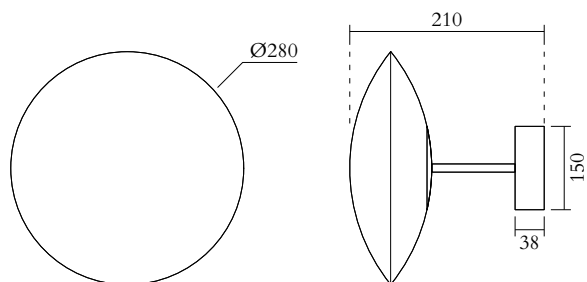

ATELIER ARETI

PRODUCT

Sun 104
Wall light

MATERIALS AND COLOUR OPTIONS

Powder coated metal; hand blown crystal glass

VERSIONS

White attachment; yellow crystal glass
104OL-W01-GL01

TECHNICAL DETAILS

1 x G9 LED 5W max. Open of glass 120 mm.
110-230V
IP20
Light bulb not included

WEIGHT

5 kg

NOTE

Inclusive of transformer

MADE IN

Germany + Sweden

Sizes in mm. Flat attachments available only under request. Variations in colour and size are available for some collections, please contact Areti for more details.

Our collections are hand made and made to order, small irregularities in shape or surface will occur, they are inherent to the hand made process and should not be seen as flaws. For detailed information on any products: contact@atelierareti.com