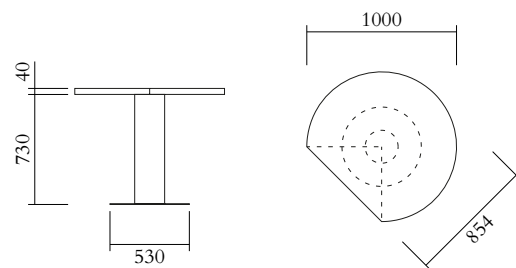

ATELIER ARETI

PRODUCT

Cut circle 222
Table / Small

MATERIALS AND COLOUR OPTIONS

Solid oiled oak; brass

VERSIONS

Solid oiled oak; brass 222OF-T02-WO01

MADE IN

Slovenia

Sizes in mm. Variations in colour and size are available for some collections, please contact Areti for more details.

Our collections are hand made and made to order, small irregularities in shape or surface will occur, they are inherent to the hand made process and should not be seen as flaws. For detailed information on any products: contact@atelierareti.com