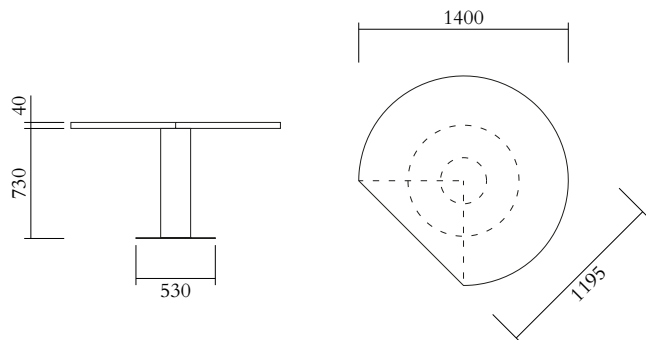

ATELIER ARETI

PRODUCT

Cut circle 222
Table / Large

MATERIALS AND COLOUR OPTIONS

Solid oiled oak; brass

VERSIONS

Solid oiled oak; brass 222OF-T01-WO01

MADE IN

Slovenia

Sizes in mm. Variations in colour and size are available for some collections, please contact Areti for more details.

Our collections are hand made and made to order, small irregularities in shape or surface will occur, they are inherent to the hand made process and should not be seen as flaws. For detailed information on any products: contact@atelierareti.com