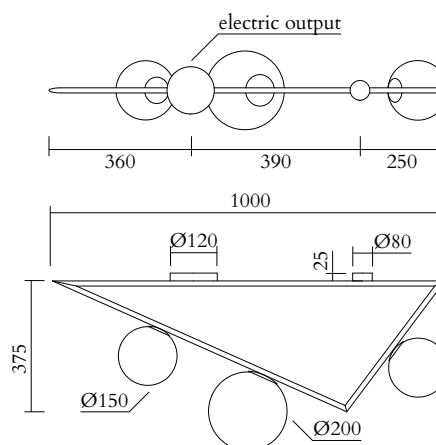

ATELIER ARETI

PRODUCT

Triangle 318
Ceiling light / 1 m / 2 + 1 globes

MATERIALS AND COLOUR OPTIONS

Brushed brass; powder coated metal; white glass;
coloured glass

VERSIONS

Brass structure; white glass globes

318OL-C02-BR01

Brass structure; white glass globes; coloured large globe

318OL-C02-BR02

Black structure; white glass globes

318OL-C02-ME01

Black structure; white glass globes; coloured large globe

318OL-C02-ME02

White structure; white glass globes

318OL-C02-ME03

White structure; white glass globes; coloured large globe

318OL-C02-ME04

TECHNICAL DETAILS

Globes Ø150: 2 x G9 LED 5W max

Globe Ø200: 1 x E27 LED 10W max (US: E26)

110-230V

IP20

Light bulbs not included

WEIGHT

9 kg

MADE IN

Germany

Sizes in mm. Flat attachments available only under request. Variations in colour and size are available for some collections, please contact Areti for more details.

Our collections are hand made and made to order, small irregularities in shape or surface will occur, they are inherent to the hand made process and should not be seen as flaws. For detailed information on any products: contact@atelierareti.com