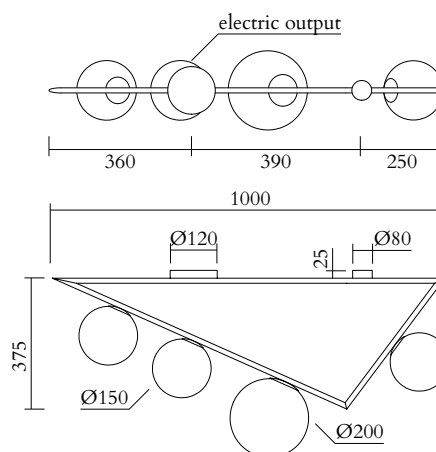

ATELIER ARETI

PRODUCT

Triangle 318
Ceiling light / 1 m / 3 + 1 globes

MATERIALS AND COLOUR OPTIONS

Brushed brass; powder coated metal; white glass;
coloured glass

VERSIONS

Brass structure; white glass globes

318OL-C04-BR01

Brass structure; white glass globes; coloured large globe

318OL-C04-BR02

Black structure; white glass globes

318OL-C04-ME01

Black structure; white glass globes; coloured large globe

318OL-C04-ME02

White structure; white glass globes

318OL-C04-ME03

White structure; white glass globes; coloured large globe

318OL-C04-ME04

TECHNICAL DETAILS

Globes Ø150: 3 x G9 LED 5W max

Globe Ø200: 1 x E27 LED 10W max (US: E26)

110-230V

IP20

Light bulbs not included

WEIGHT

9 kg

MADE IN

Germany

Sizes in mm. Flat attachments available only under request. Variations in colour and size are available for some collections, please contact Areti for more details.

Our collections are hand made and made to order, small irregularities in shape or surface will occur, they are inherent to the hand made process and should not be seen as flaws. For detailed information on any products: contact@atelierareti.com