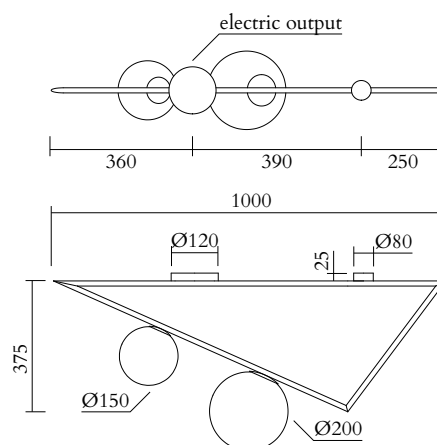

ATELIER ARETI

PRODUCT

Triangle 318
Ceiling light / 1 m / 2 globes

MATERIALS AND COLOUR OPTIONS

Brushed brass; powder coated metal; white glass;
coloured glass

VERSIONS

Brass structure; white glass globes

318OL-C01-BR01

Brass structure; white glass globes; coloured large globe

318OL-C01-BR02

Black structure; white glass globes

318OL-C01-ME01

Black structure; white glass globes; coloured large globe

318OL-C01-ME02

White structure; white glass globes

318OL-C01-ME03

White structure; white glass globes; coloured large globe

318OL-C01-ME04

TECHNICAL DETAILS

Globe Ø150: 1 x G9 LED 5W max

Globe Ø200: 1 x E27 LED 10W max (US: E26)

110-230V

IP20

Light bulbs not included

WEIGHT

9 kg

MADE IN

Germany

Sizes in mm. Flat attachments available only under request. Variations in colour and size are available for some collections, please contact Areti for more details.

Our collections are hand made and made to order, small irregularities in shape or surface will occur, they are inherent to the hand made process and should not be seen as flaws. For detailed information on any products: contact@atelierareti.com