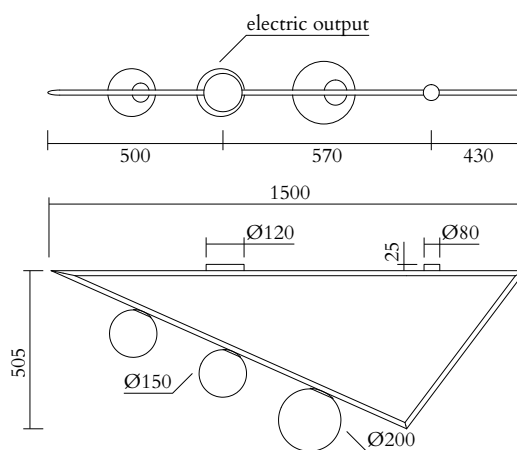

ATELIER ARETI

PRODUCT

Triangle 318
Ceiling light / 1.5 m / 3 globes

MATERIALS AND COLOUR OPTIONS

Brushed brass; powder coated metal; white glass;
coloured glass

VERSIONS

Brass structure; white glass globes

318OL-C05-BR01

Brass structure; white glass globes; coloured large globe

318OL-C05-BR02

Black structure; white glass globes

318OL-C05-ME01

Black structure; white glass globes; coloured large globe

318OL-C05-ME02

White structure; white glass globes

318OL-C05-ME03

White structure; white glass globes; coloured large globe

318OL-C05-ME04

TECHNICAL DETAILS

Globes Ø150: 2 x G9 LED 5W max

Globe Ø200: 1 x E27 LED 10W max (US: E26)

110-230V

IP20

Light bulbs not included

WEIGHT

16 kg

MADE IN

Germany

Sizes in mm. Flat attachments available only under request. Variations in colour and size are available for some collections, please contact Areti for more details.

Our collections are hand made and made to order, small irregularities in shape or surface will occur, they are inherent to the hand made process and should not be seen as flaws. For detailed information on any products: contact@atelierareti.com