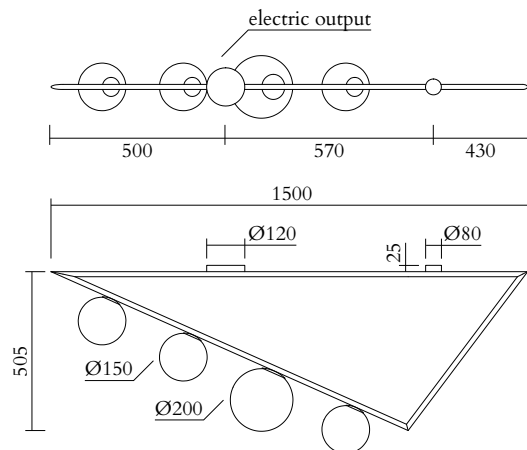

ATELIER ARETI

PRODUCT

Triangle 318
Ceiling light / 1.5 m / 4 globes

MATERIALS AND COLOUR OPTIONS

Brushed brass; powder coated metal; white glass;
coloured glass

VERSIONS

Brass structure; white glass globes
318OL-C07-BR01
Brass structure; white glass globes; coloured large globe
318OL-C07-BR02
Black structure; white glass globes
318OL-C07-ME01
Black structure; white glass globes; coloured large globe
318OL-C07-ME02
White structure; white glass globes
318OL-C07-ME03
White structure; white glass globes; coloured large globe
318OL-C07-ME04

TECHNICAL DETAILS

Globes Ø150: 3 x G9 LED 5W max
Globe Ø200: 1 x E27 LED 10W max (US: E26)
110-230V
IP20
Light bulbs not included

WEIGHT

16 kg

MADE IN

Germany

Sizes in mm. Flat attachments available only under request. Variations in colour and size are available for some collections, please contact Areti for more details.

Our collections are hand made and made to order, small irregularities in shape or surface will occur, they are inherent to the hand made process and should not be seen as flaws. For detailed information on any products: contact@atelierareti.com