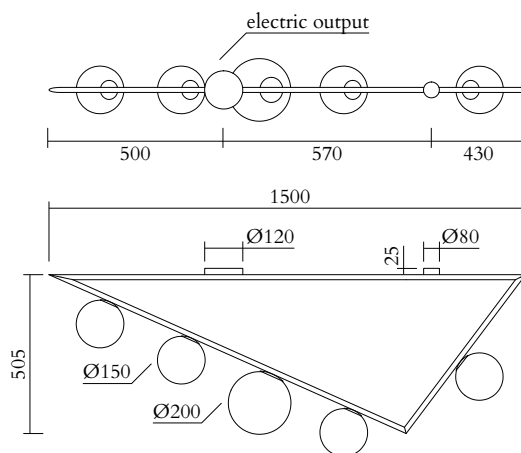

ATELIER ARETI

PRODUCT

Triangle 318

Ceiling light / 1.5 m / 4 + 1 globes

MATERIALS AND COLOUR OPTIONS

Brushed brass; powder coated metal; white glass;
coloured glass

VERSIONS

Brass structure; white glass globes

318OL-C08-BR01

Brass structure; white glass globes; coloured large globe

318OL-C08-BR02

Black structure; white glass globes

318OL-C08-ME01

Black structure; white glass globes; coloured large globe

318OL-C08-ME02

White structure; white glass globes

318OL-C08-ME03

White structure; white glass globes; coloured large globe

318OL-C08-ME04

TECHNICAL DETAILS

Globes Ø150: 4 x G9 LED 5W max

Globe Ø200: 1 x E27 LED 10W max (US: E26)

110-230V

IP20

Light bulbs not included

WEIGHT

16 kg

MADE IN

Germany

Sizes in mm. Flat attachments available only under request. Variations in colour and size are available for some collections, please contact Areti for more details.

Our collections are hand made and made to order, small irregularities in shape or surface will occur, they are inherent to the hand made process and should not be seen as flaws. For detailed information on any products: contact@atelierareti.com