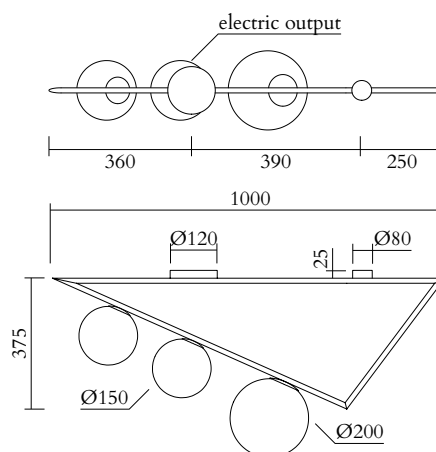

ATELIER ARETI

PRODUCT

Triangle 318
Ceiling light / 1 m / 3 globes

MATERIALS AND COLOUR OPTIONS

Brushed brass; powder coated metal; white glass;
coloured glass

VERSIONS

Brass structure; white glass globes

318OL-C03-BR01

Brass structure; white glass globes; coloured large globe

318OL-C03-BR02

Black structure; white glass globes

318OL-C03-ME01

Black structure; white glass globes; coloured large globe

318OL-C03-ME02

White structure; white glass globes

318OL-C03-ME03

White structure; white glass globes; coloured large globe

318OL-C03-ME04

TECHNICAL DETAILS

Globes Ø150: 2 x G9 LED 5W max

Globe Ø200: 1 x E27 LED 10W max (US: E26)

110-230V

IP20

Light bulbs not included

WEIGHT

9 kg

MADE IN

Germany

Sizes in mm. Flat attachments available only under request. Variations in colour and size are available for some collections, please contact Areti for more details.

Our collections are hand made and made to order, small irregularities in shape or surface will occur, they are inherent to the hand made process and should not be seen as flaws. For detailed information on any products: contact@atelierareti.com