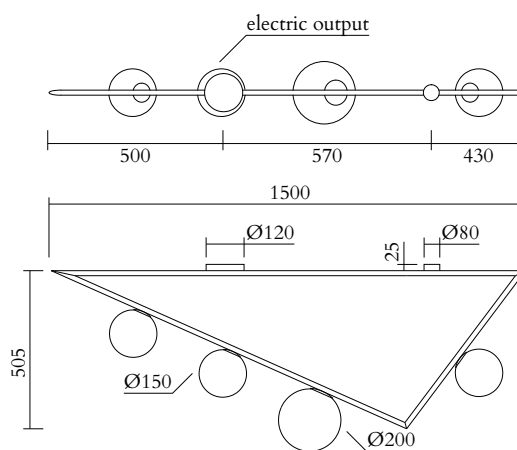

ATELIER ARETI

PRODUCT

Triangle 318

Ceiling light / 1.5 m / 3 + 1 globes

MATERIALS AND COLOUR OPTIONS

Brushed brass; powder coated metal; white glass;
coloured glass

VERSIONS

Brass structure; white glass globes

318OL-C06-BR01

Brass structure; white glass globes; coloured large globe

318OL-C06-BR02

Black structure; white glass globes

318OL-C06-ME01

Black structure; white glass globes; coloured large globe

318OL-C06-ME02

White structure; white glass globes

318OL-C06-ME03

White structure; white glass globes; coloured large globe

318OL-C06-ME04

TECHNICAL DETAILS

Globes Ø150: 3 x G9 LED 5W max

Globe Ø200: 1 x E27 LED 10W max (US: E26)

110-230V

IP20

Light bulbs not included

WEIGHT

16 kg

MADE IN

Germany

Sizes in mm. Flat attachments available only under request. Variations in colour and size are available for some collections, please contact Areti for more details.

Our collections are hand made and made to order, small irregularities in shape or surface will occur, they are inherent to the hand made process and should not be seen as flaws. For detailed information on any products: contact@atelierareti.com