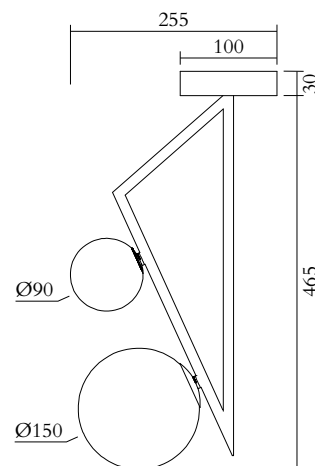

ATELIER ARETI

PRODUCT

Triangle and globes 329
Ceiling light / 1 globe

MATERIALS AND COLOUR OPTIONS

Brushed brass; powder coated metal; white glass

VERSIONS

Brushed brass structure	329OL-C01-BR01
Black structure	329OL-C01-ME01
White structure	329OL-C01-ME02

TECHNICAL DETAILS

1 x E27 LED 10W max (US:E26)
110-230V
IP20
Light bulbs not included

NOTE

Flat ceiling attachment is available upon request

MADE IN

Germany

Sizes in mm. Flat attachments available under request. Variations in colour and size are available for some collections, please contact Areti for more details.

TECHNICAL DETAILS

2 x G9 LED 5W max
110-230V
IP20
Light bulbs not included

NOTE

Flat ceiling attachment is available upon request

MADE IN

Germany

Sizes in mm. Flat attachments available under request. Variations in colour and size are available for some collections, please contact Areti for more details.