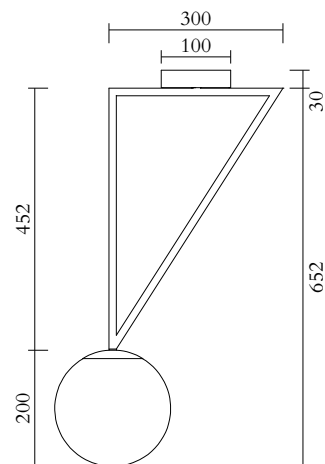

ATELIER ARETI

PRODUCT

Triangle and globes 329
Ceiling light / 1 globe

MATERIALS AND COLOUR OPTIONS

Brushed brass; powder coated metal; white glass

VERSIONS

Brushed brass structure	329OL-C01-BR01
Black structure	329OL-C01-ME01
White structure	329OL-C01-ME02

TECHNICAL DETAILS

1 x E27 LED 10W max (US:E26)
110-230V
IP20
Light bulbs not included

NOTE

Flat ceiling attachment is available upon request

MADE IN

Germany

Sizes in mm. Flat attachments available under request. Variations in colour and size are available for some collections, please contact Areti for more details.