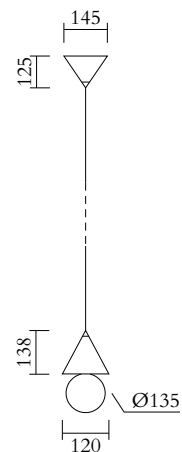

ATELIER ARETI

PRODUCT

Harlequin 459
Pendant light / 1 cone down

MATERIALS AND COLOUR OPTIONS

Powder coated metal; white glass

VERSIONS

Black structure	459OL-P01-ME01
White structure	459OL-P01-ME02
Coloured structure	459OL-P01-ME03

TECHNICAL DETAILS

1 x G9 LED 5W max
110-230V
IP20
Light bulbs not included

CABLE LENGTH

1,50 m

MADE IN

Germany

Sizes in mm. Flat attachments available under request. Variations in colour and size are available for some collections, please contact Areti for more details.

ATELIER ARETI

PRODUCT

Harlequin 459
Pendant light / 1 cone up

MATERIALS AND COLOUR OPTIONS

Powder coated metal; white glass

VERSIONS

Black structure	459OL-P02-ME01
White structure	459OL-P02-ME02
Coloured structure	459OL-P02-ME03