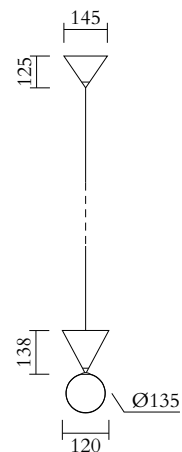

ATELIER ARETI

PRODUCT

Harlequin 459
Pendant light / 1 cone down

MATERIALS AND COLOUR OPTIONS

Powder coated metal; white glass

VERSIONS

Black structure	459OL-P01-ME01
White structure	459OL-P01-ME02
Coloured structure	459OL-P01-ME03

TECHNICAL DETAILS

1 x G9 LED 5W max
110-230V
IP20
Light bulbs not included

CABLE LENGTH

1,50 m

MADE IN

Germany

Sizes in mm. Flat attachments available under request. Variations in colour and size are available for some collections, please contact Areti for more details.

ATELIER ARETI

PRODUCT

Harlequin 459
Pendant light / 1 cone up

MATERIALS AND COLOUR OPTIONS

Powder coated metal; white glass

VERSIONS

Black structure	459OL-P02-ME01
White structure	459OL-P02-ME02
Coloured structure	459OL-P02-ME03