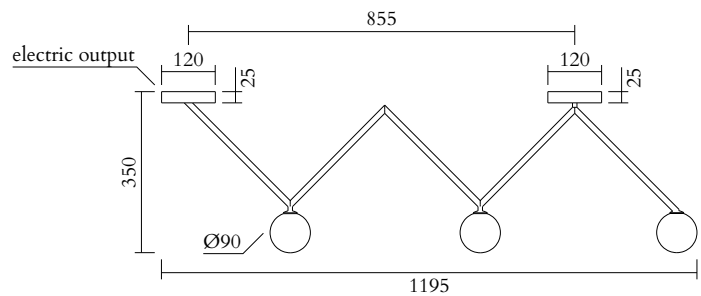

ATELIER ARETI

PRODUCT

Zigzag 470
Ceiling light

MATERIALS AND COLOUR OPTIONS

Brushed brass; white glass

VERSIONS

Brushed brass structure 470OL-C01-BR01

TECHNICAL DETAILS

3 x G9 LED 5W max

110-230V

IP20

Light bulbs not included

NOTE

Flat ceiling attachment is available upon request

MADE IN

Germany

Sizes in mm. Flat attachments available under request. Variations in colour and size are available for some collections, please contact Areti for more details.

Our collections are hand made and made to order, small irregularities in shape or surface will occur, they are inherent to the hand made process and should not be seen as flaws. For detailed information on any products: contact@atelierareti.com