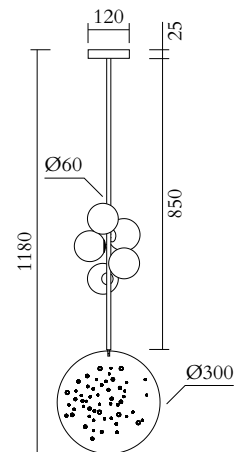

TECHNICAL DETAILS

5 x G9 LED 5W max
110-230V
IP20
Light bulbs not included

NOTE

Flat ceiling attachment is available upon request

MADE IN

Germany

Sizes in mm. Flat attachments available under request. Variations in colour and size are available for some collections, please contact Areti for more details.