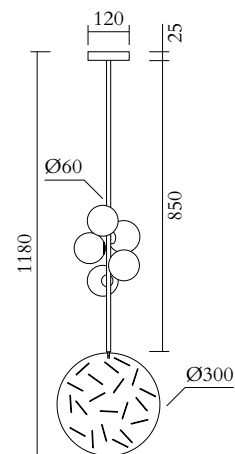

ATELIER ARETI

PRODUCT

Epic four 475
Pendant light / Cuts

MATERIALS AND COLOUR OPTIONS

Brushed brass; powder coated metal; white acrylic

VERSIONS

Brushed brass structure 475OL-P01-BR01
Black structure 475OL-P01-ME01

TECHNICAL DETAILS

5 x G9 LED 5W max
110-230V
IP20
Light bulbs not included

NOTE

Flat ceiling attachment is available upon request

MADE IN

Germany

Sizes in mm. Flat attachments available under request. Variations in colour and size are available for some collections, please contact Areti for more details.