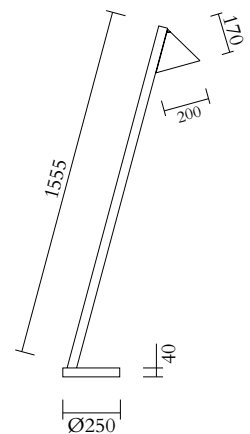

CABLE LENGTH

2,00 m

MADE IN

Germany

ATELIER ARETI

COLOUR CONCEPT B

White + one colour

555OL-F02-M0B