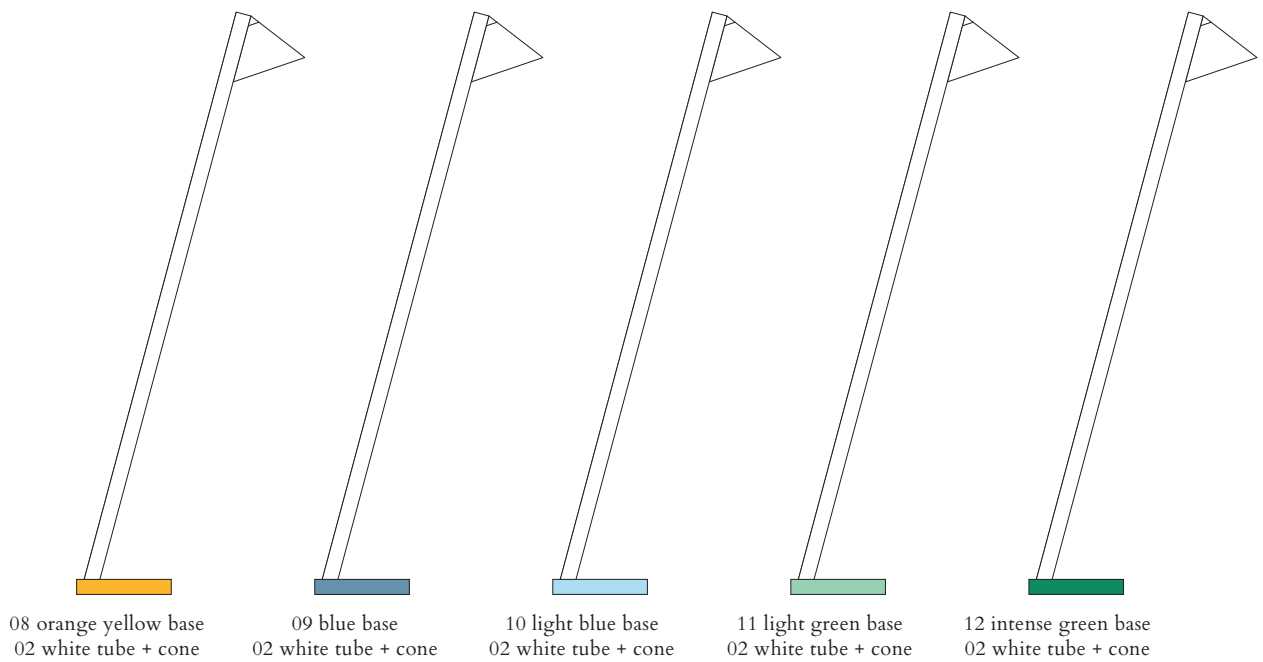

ATELIER ARETI

COLOUR CONCEPT B

White + one colour

555OL-F02-M0B