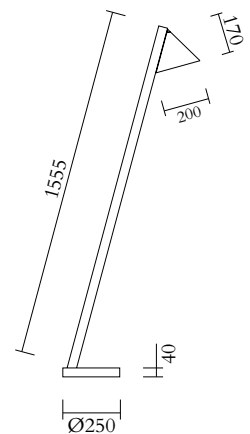

CABLE LENGTH

2,00 m

MADE IN

Germany

ATELIER ARETI

01 black base
03 red tube
02 white cone

01 black base
04 pink tube
02 white cone

01 black base
05 sand tube
02 white cone