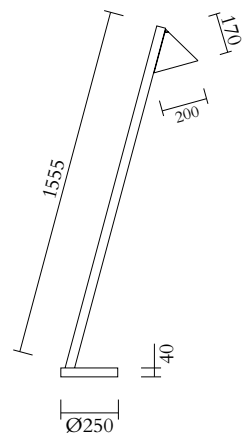

Colour Concept A - 555OL-F02-M0A

PRODUCT

Tube with globes and cones
Floor light / Cone 555OL-F02
07 intense yellow monochrome

VERSIONS

Refer to the next pages

TECHNICAL DETAILS

1 x G9 LED 5W max
110-230V
IP20
Light bulb not included

CABLE LENGTH

2,00 m

MADE IN

Germany

ATELIER ARETI

01 black

02 white

COLOUR CONCEPT A