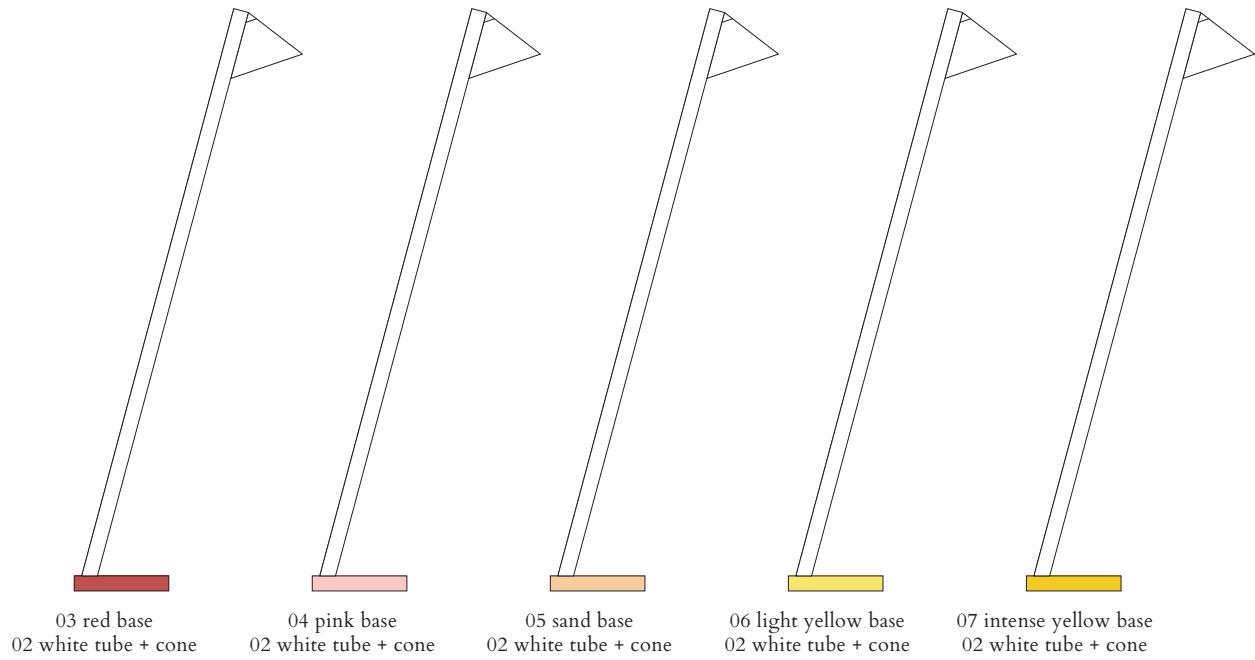

ATELIER ARETI

COLOUR CONCEPT B

White + one colour

555OL-F02-M0B