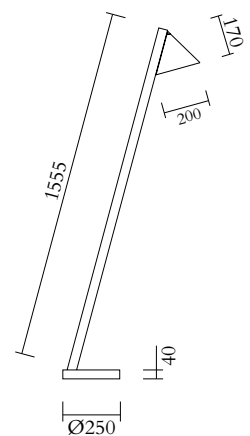

CABLE LENGTH

2,00 m

MADE IN

Germany

ATELIER ARETI

03 red base
04 pink tube
02 white cone

03 red base
11 light green tube
02 white cone

12 intense green base
04 pink tube
02 white cone