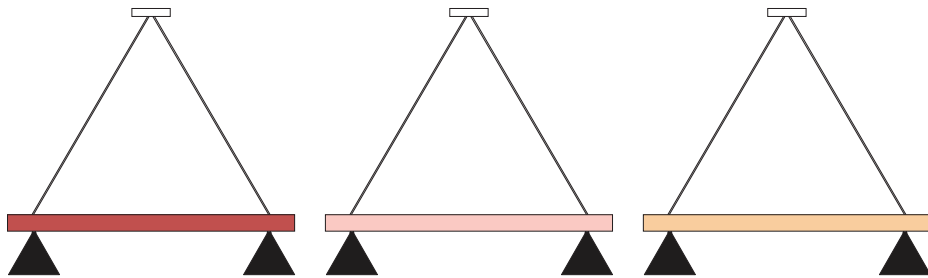

ATELIER ARETI

02 white attachment
03 red tube
01 black cones

02 white attachment
04 pink tube
01 black cones

02 white attachment
05 sand tube
01 black cones