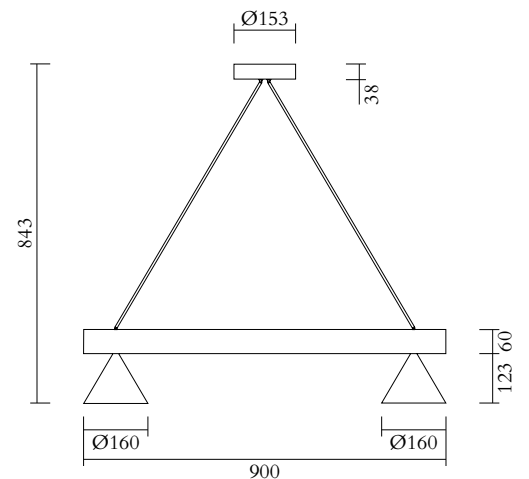

MADE IN

Germany