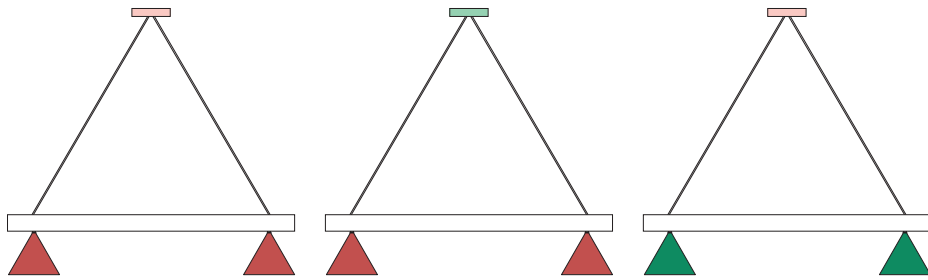

12 intense green attachment
02 white tube
04 pink cones

08 orange yellow attachment
02 white tube
04 pink cones

03 red attachment
02 white tube
05 sand cones

03 red attachment
02 white tube
10 light blue cones

12 intense green attachment
02 white tube
10 light blue cones

09 blue attachment
02 white tube
06 light yellow cones

COLOUR CONCEPT D

White + two colours

555OL-P02-M0D

ATELIER ARETI

04 pink attachment
02 white tube
03 red cones

11 light green attachment
02 white tube
03 red cones

04 pink attachment
02 white tube
12 intense green cones

04 pink attachment
02 white tube
08 orange yellow cones

05 sand attachment
02 white tube
03 red cones