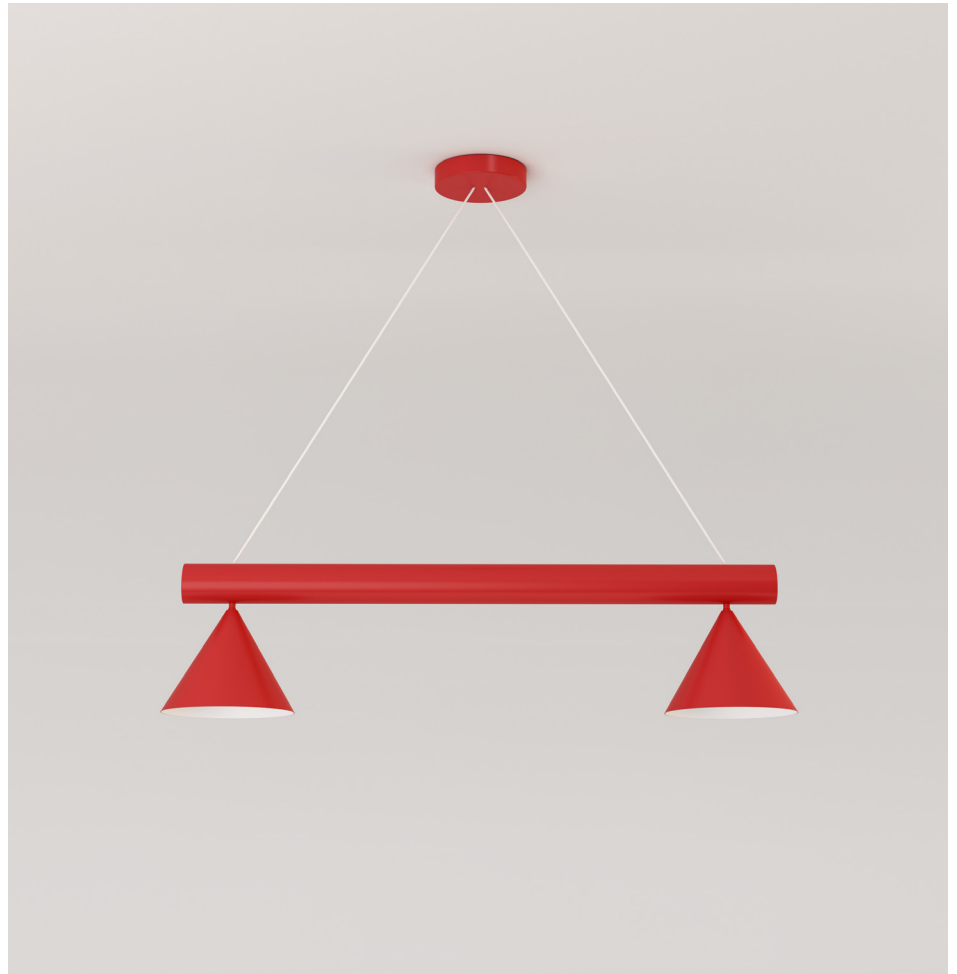

ATELIER ARETI

COLOUR CONCEPT A Monochrome

- 01 Black
- 02 White
- 03 Red
- 04 Pink
- 05 Sand
- 06 Light yellow
- 07 Intense yellow
- 08 Orange yellow
- 09 Blue
- 10 Light blue
- 11 Light green
- 12 Intense green

Colour Concept A - 555OL-P02-M0A