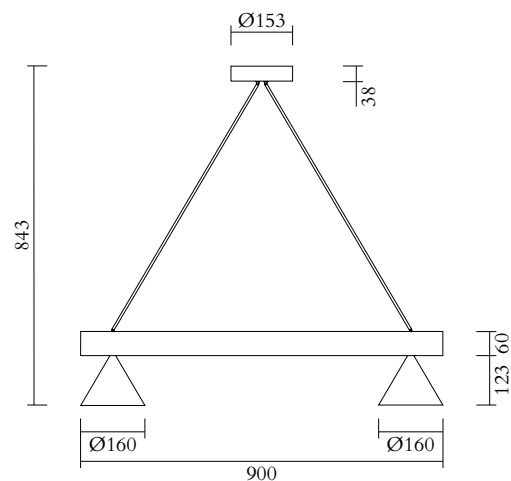

MADE IN

Germany