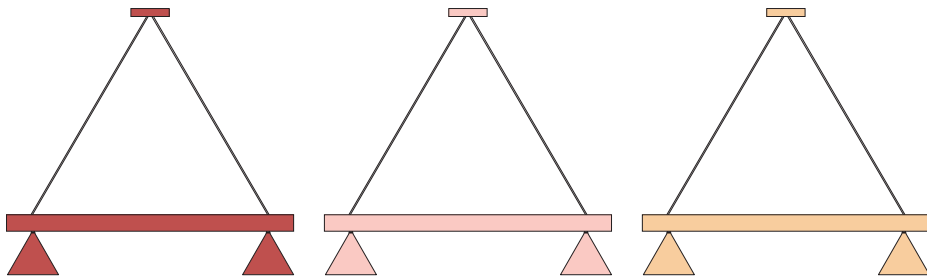

03 red

04 pink

05 sand