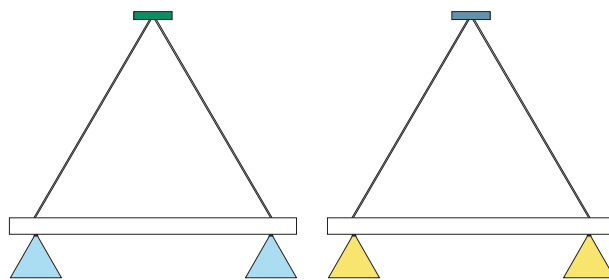

02 white attachment
04 pink tube
08 orange yellow cones

02 white attachment
05 sand tube
03 red cones

02 white attachment
10 light blue tube
03 red cones

02 white attachment
10 light blue tube
12 intense green cones

02 white attachment
06 light yellow tube
09 blue cones

COLOUR CONCEPT D

White + two colours

555OL-P02-M0D

ATELIER ARETI

03 red attachment
02 white tube
04 pink cones

03 red attachment
02 white tube
11 light green cones

12 intense green attachment
02 white tube
04 pink cones

08 orange yellow attachment
02 white tube
04 pink cones

03 red attachment
02 white tube
05 sand cones

03 red attachment
02 white tube
10 light blue cones