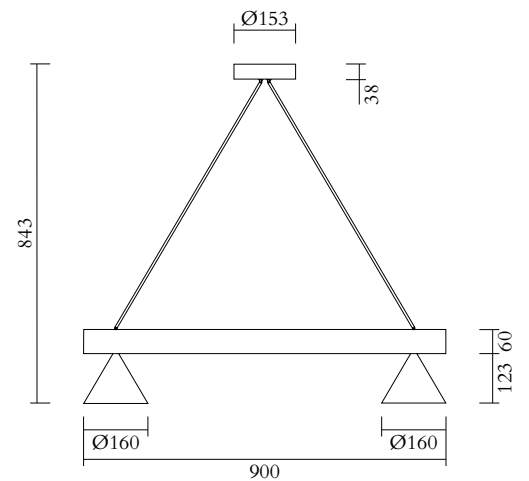

MADE IN

Germany