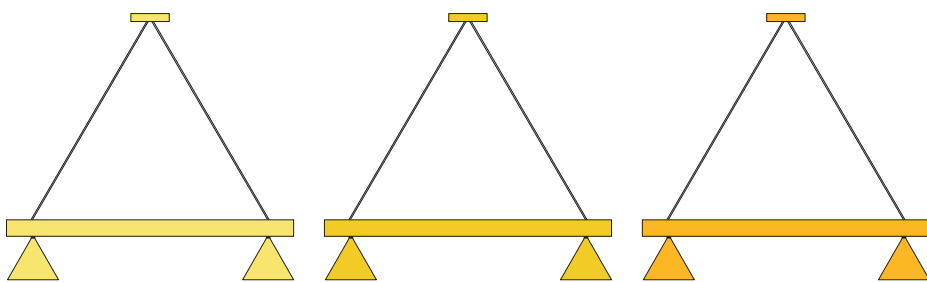

06 light yellow

07 intense yellow

08 orange yellow

COLOUR CONCEPT A

Monochrome

555OL-P02-M0A