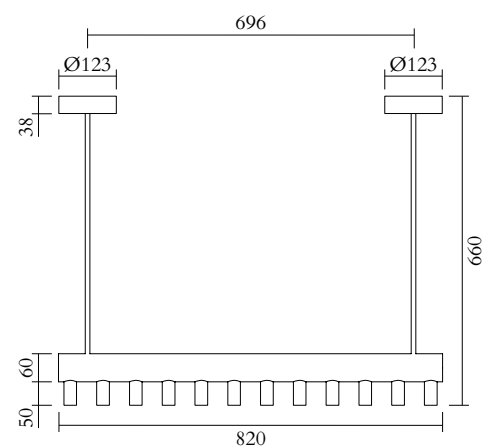

MADE IN

Germany