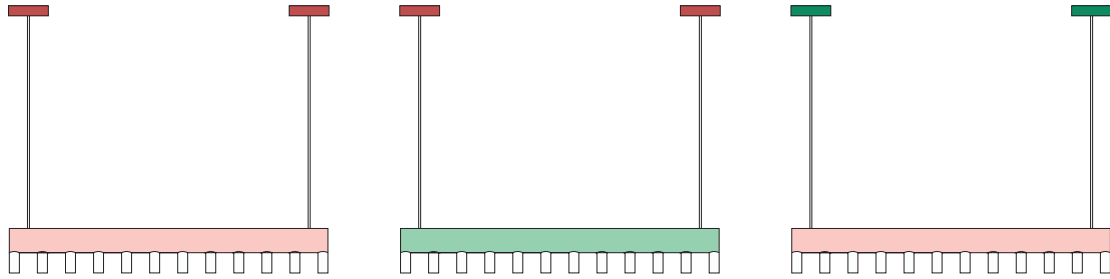

ATELIER ARETI

03 red attachments
04 pink thick tube
02 white tubes

03 red attachments
11 light green thick tube
02 white tubes

12 intense green attachments
04 pink thick tube
02 white tubes

08 orange yellow attachments
04 pink thick tube
02 white tubes