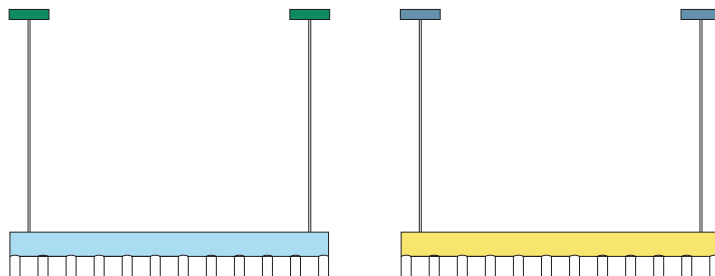

ATELIER ARETI

03 red attachments
04 pink thick tube
02 white tubes

03 red attachments
11 light green thick tube
02 white tubes

12 intense green attachments
04 pink thick tube
02 white tubes

08 orange yellow attachments
04 pink thick tube
02 white tubes

03 red attachments
05 sand thick tube
02 white tubes

03 red attachments
10 light blue thick tube
02 white tubes

12 intense green attachments
10 light blue thick tube
02 white tubes

09 blue attachments
06 light yellow thick tube
02 white tubes