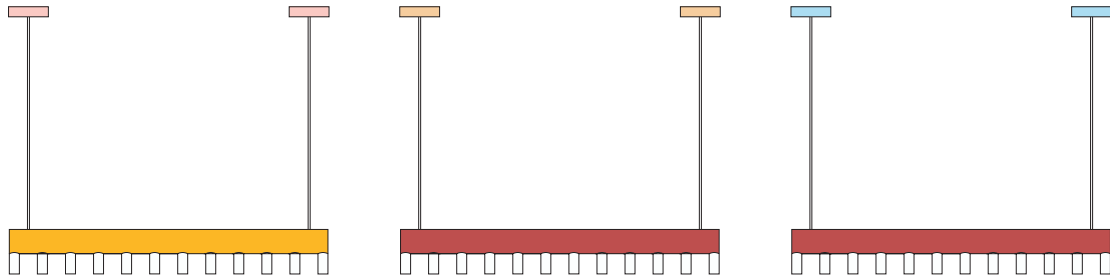

03 red attachments
05 sand thick tube
02 white tubes

03 red attachments
10 light blue thick tube
02 white tubes

12 intense green attachments
10 light blue thick tube
02 white tubes

09 blue attachments
06 light yellow thick tube
02 white tubes

COLOUR CONCEPT D

White + two colours

557OL-P01-M0D

ATELIER ARETI

04 pink attachments
03 red thick tube
02 white tubes

11 light green attachments
03 red thick tube
02 white tubes

04 pink attachments
12 intense green thick tube
02 white tubes

04 pink attachments
08 orange yellow thick tube
02 white tubes

05 sand attachments
03 red thick tube
02 white tubes

10 light blue attachments
03 red thick tube
02 white tubes

10 light blue attachments
12 intense green thick tube
02 white tubes