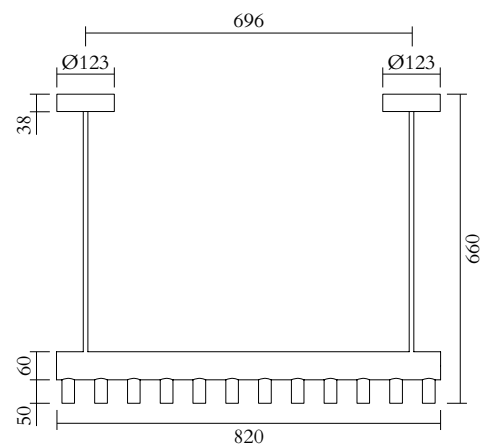

Colour Concept A - 557OL-P01-M0A

PRODUCT

Array
Pendant light 557OL-P01
11 light green monochrome

VERSIONS

Refer to the next pages

TECHNICAL DETAILS

Built in LED
110-230V
IP20

MADE IN
Germany