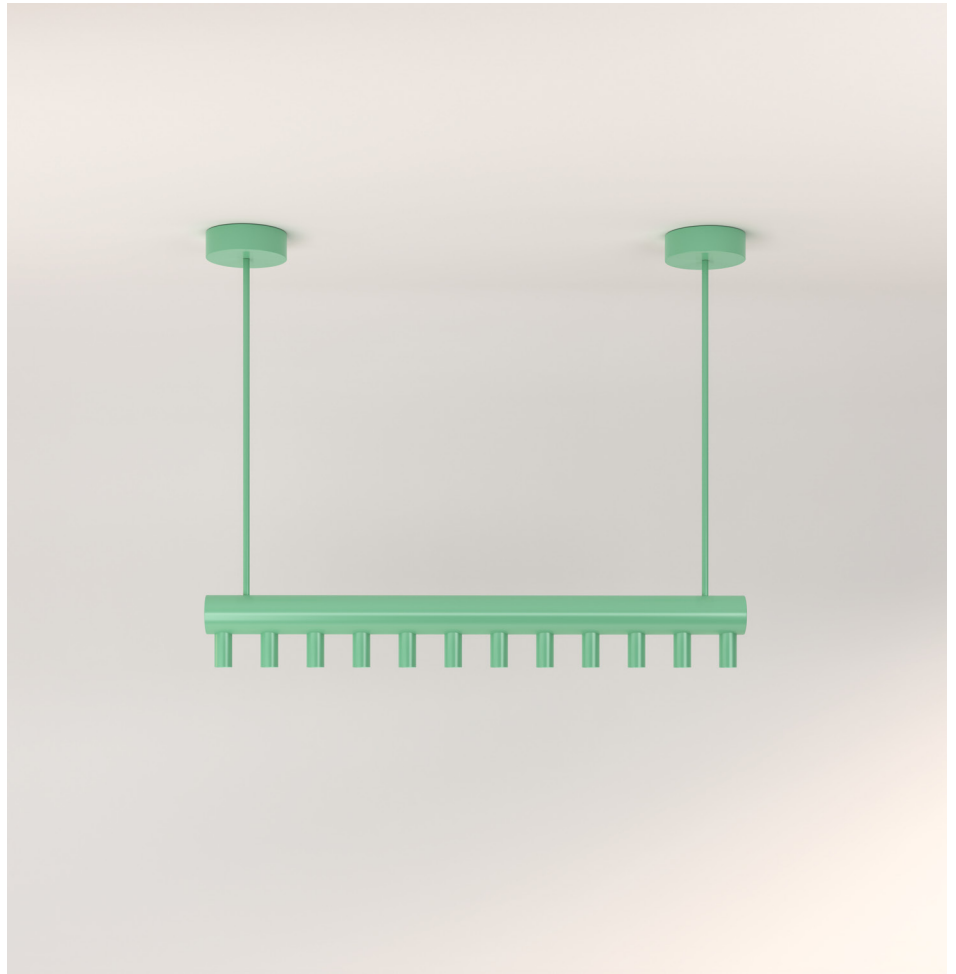

ATELIER ARETI

COLOUR CONCEPT A Monochrome

- 01 Black
- 02 White
- 03 Red
- 04 Pink
- 05 Sand
- 06 Light yellow
- 07 Intense yellow
- 08 Orange yellow
- 09 Blue
- 10 Light blue
- 11 Light green
- 12 Intense green

Colour Concept A - 557OL-P01-M0A