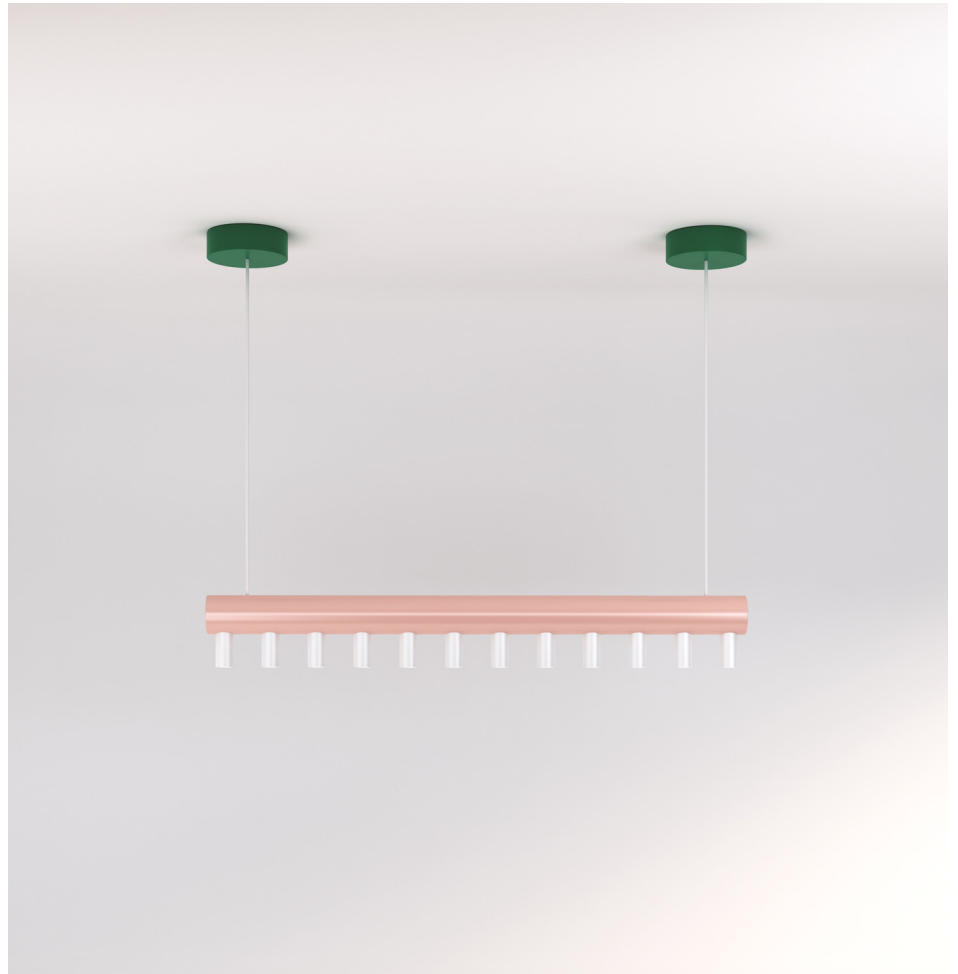

01 black attachments
02 white thick tube
12 intense green tubes

COLOUR CONCEPT C

White, black + one colour

557OL-P01-M0C

ATELIER ARETI

COLOUR CONCEPT D

White + two colours

Colour Concept D - 557OL-P01-M0D