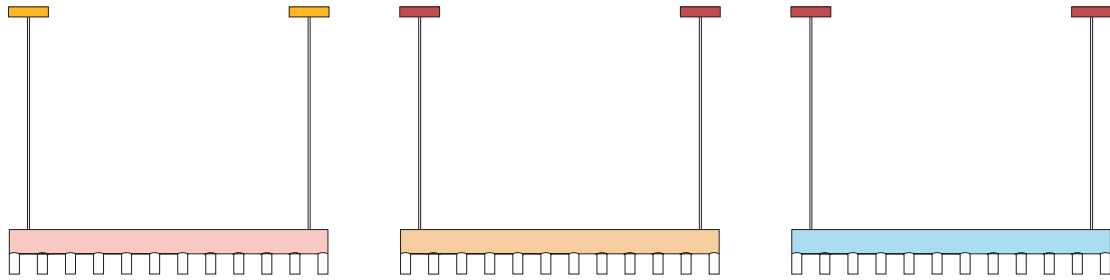

ATELIER ARETI

03 red attachments
04 pink thick tube
02 white tubes

03 red attachments
11 light green thick tube
02 white tubes

12 intense green attachments
04 pink thick tube
02 white tubes

08 orange yellow attachments
04 pink thick tube
02 white tubes