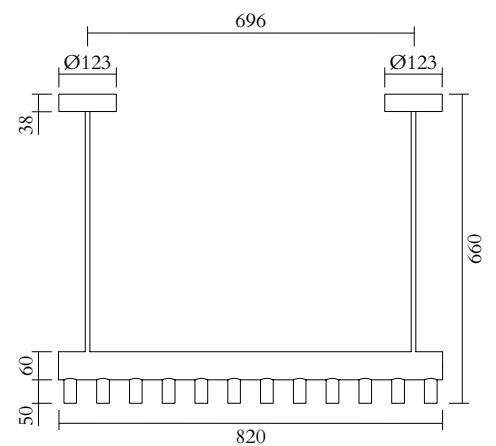

MADE IN

Germany