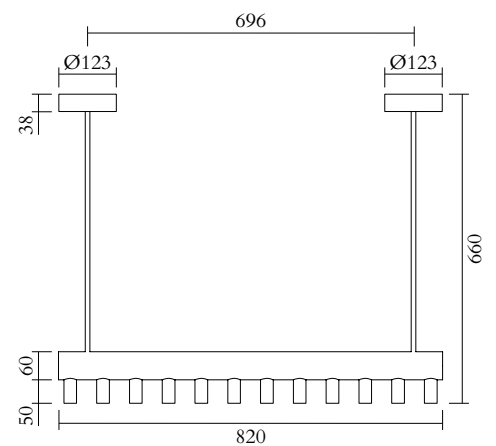

TECHNICAL DETAILS

Built in LED

110-230V

IP20

MADE IN

Germany