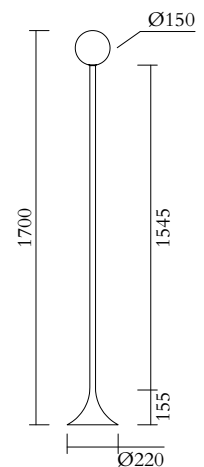

Colour Concept A - 559OL-F01-M0A

PRODUCT

Asymptote
Floor light / Globe 559OL-F01
06 light yellow monochrome

VERSIONS

Refer to the next pages

TECHNICAL DETAILS

1 x G9 LED 5W max
110-230V
IP20
Light bulb not included

CABLE LENGTH

2,00 m

MADE IN

Germany

ATELIER ARETI

01 black

02 white

COLOUR CONCEPT A