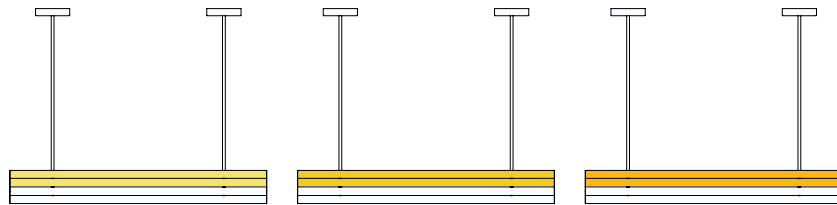

02 white attachment
06 light yellow tubes
02 white tubes

02 white attachment
07 intense yellow tubes
02 white tubes

02 white attachment
08 orange yellow tubes
02 white tubes