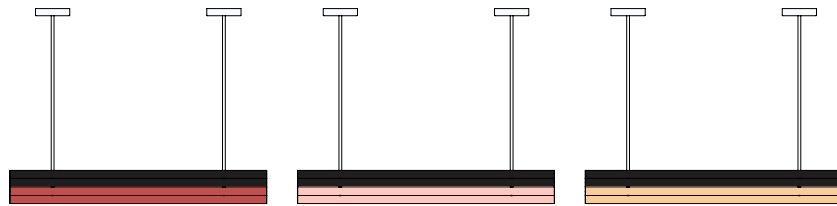

ATELIER ARETI

02 white attachment
01 black tubes
03 red tubes

02 white attachment
01 black tubes
04 pink tubes

02 white attachment
01 black tubes
05 sand tubes