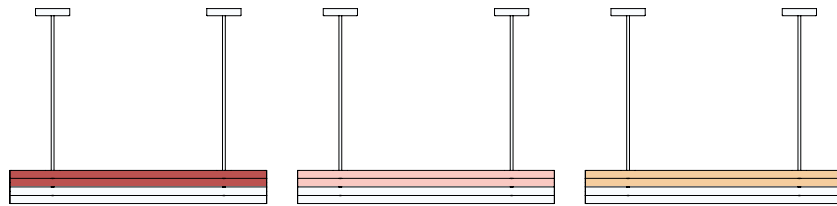

ATELIER ARETI

02 white attachment
03 red tubes
02 white tubes

02 white attachment
04 pink tubes
02 white tubes

02 white attachment
05 sand tubes
02 white tubes