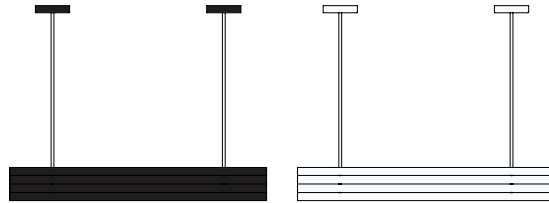

ATELIER ARETI

01 black

02 white