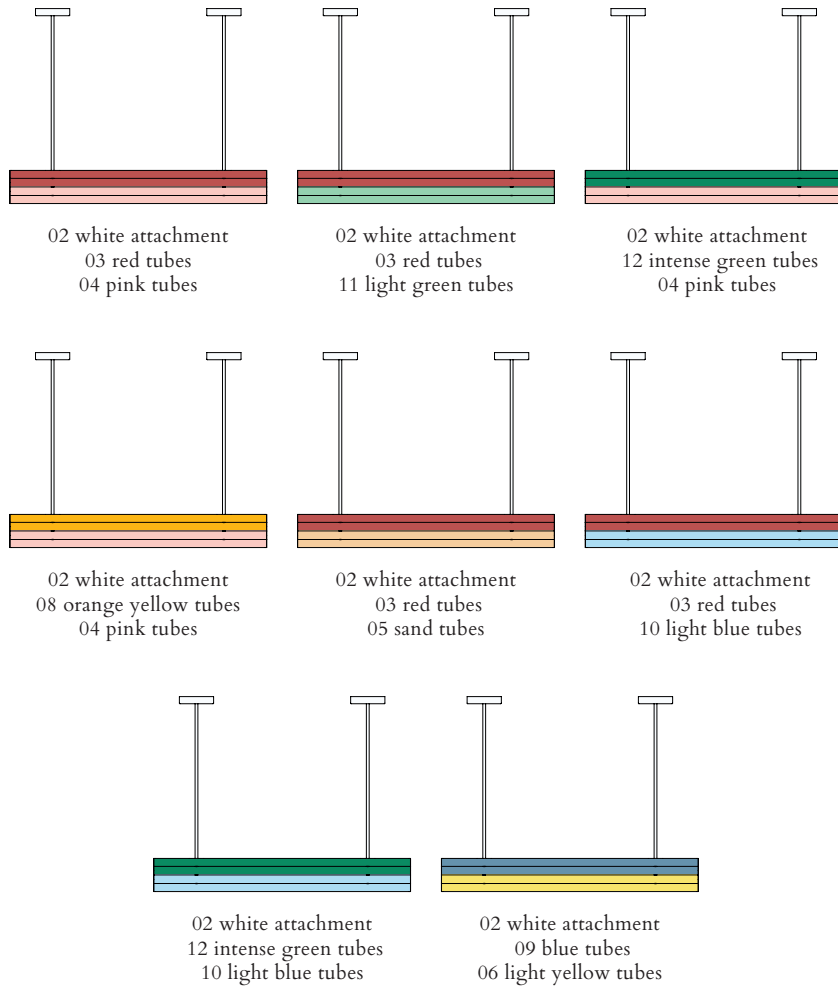

ATELIER ARETI

COLOUR CONCEPT D

White + two colors

560OL-P03-M0D