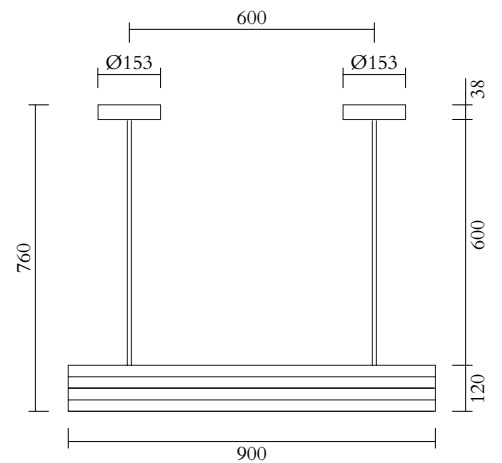

MADE IN

Germany