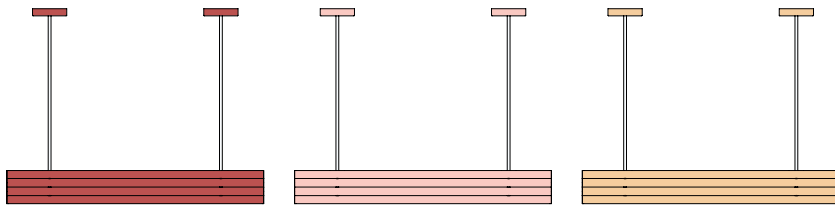

03 red

04 pink

05 sand