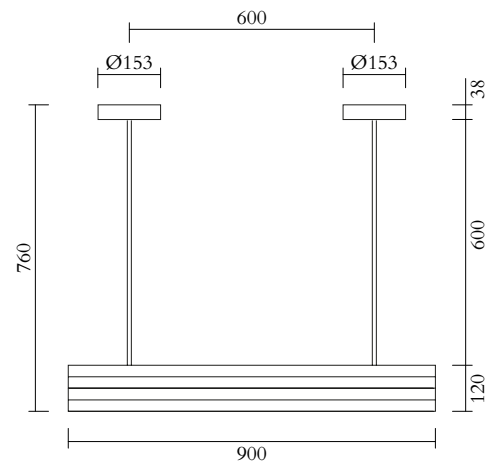

MADE IN

Germany