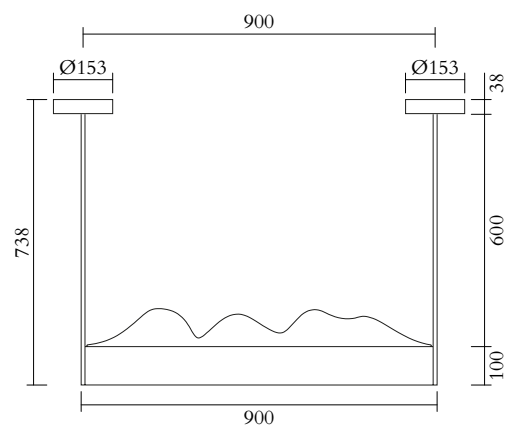

## MADE IN

Germany

Sizes in mm. Flat attachments available on request. Variations in colour and size are available for some collections, please contact Areti for more details.

Our collections are hand made and made to order, small irregularities in shape or surface will occur, they are inherent to the hand made process and should not be seen as flaws. For detailed information on any products: [contact@atelierareti.com](mailto:contact@atelierareti.com)