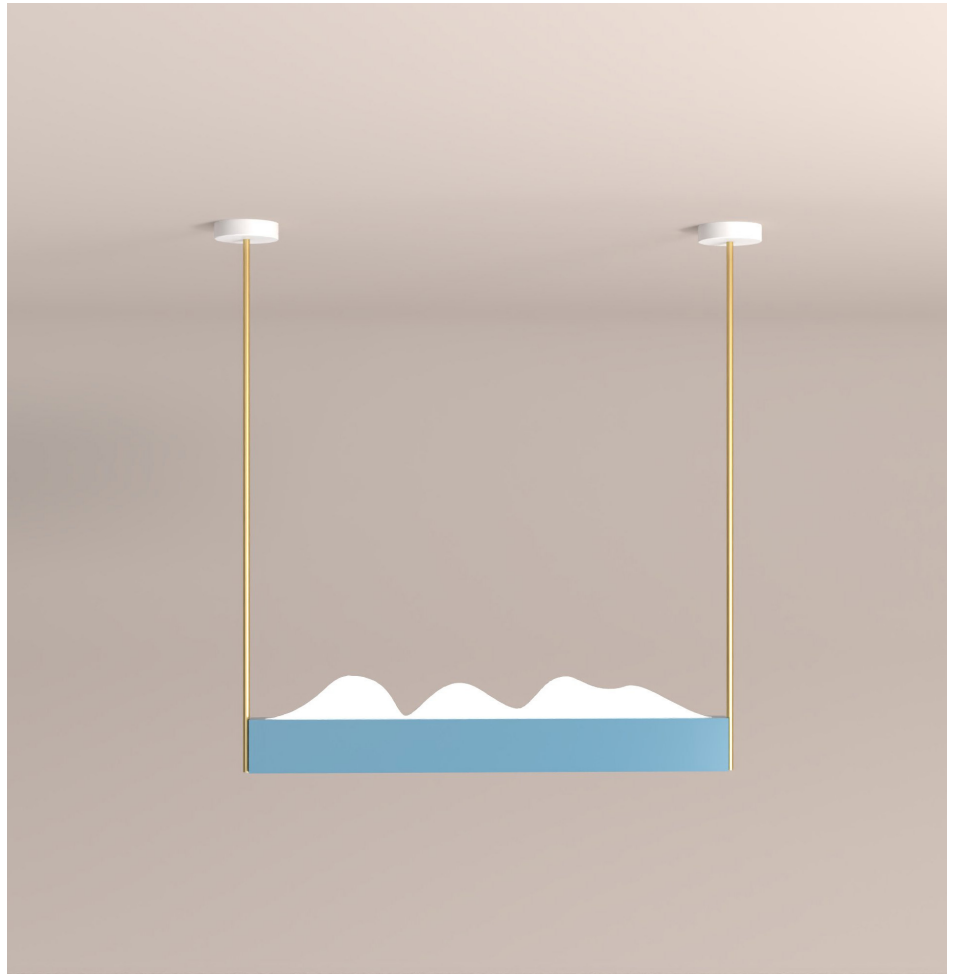

ATELIER ARETI

PRODUCT

Landscape 562
Pendant light

MATERIALS AND COLOUR OPTIONS

Brushed brass; white acrylic; powder coated metal

VERSIONS

Brushed brass structure 562OL-P01-BR01

Nickel structure 562OL-P01-NI01

TECHNICAL DETAILS

Built-in LED

110-230V

IP20

MADE IN

Germany

Sizes in mm. Flat attachments available on request. Variations in colour and size are available for some collections, please contact Areti for more details.

Our collections are hand made and made to order, small irregularities in shape or surface will occur, they are inherent to the hand made process and should not be seen as flaws. For detailed information on any products: contact@atelierareti.com