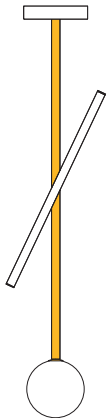

Colour Concept A - 564OL-P01-M0A

PRODUCT

Tube and globe
Pendant light / Globe 564OL-P01
03 red monochrome

VERSIONS

Refer to the next page

TECHNICAL DETAILS

1 x G9 LED 5W max
Built in LED tube 10W
110-230V
IP20
Light bulb not included

PRODUCT

Tube and globe
Pendant light / Globe 564OL-P01
02 white attachment, 05 sand tube

VERSIONS

Refer to the next page

TECHNICAL DETAILS

1 x G9 LED 5W max
Built in LED tube 10W
110-230V
IP20
Light bulb not included

White + one colour

564OL-P01-M0B

ATELIER ARETI

02 white attachment
03 red tube

02 white attachment
04 pink tube

02 white attachment
05 sand tube

02 white attachment
06 light yellow tube

02 white attachment
07 intense yellow tube

02 white attachment
08 orange yellow tube

02 white attachment
09 blue tube

02 white attachment
10 light blue tube

02 white attachment
11 light green tube

02 white attachment
12 intense green tube

COLOUR CONCEPT B