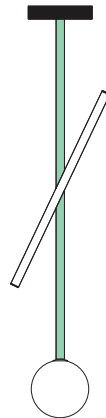

Colour Concept A - 564OL-P01-M0A

PRODUCT

Tube and globe
Pendant light / Globe 564OL-P01
03 red monochrome

VERSIONS

Refer to the next page

TECHNICAL DETAILS

1 x G9 LED 5W max
Built in LED tube 10W
110-230V
IP20
Light bulb not included

PRODUCT

Tube and globe
Pendant light / Globe 564OL-P01
02 white attachment, 05 sand tube

VERSIONS

Refer to the next page

TECHNICAL DETAILS

1 x G9 LED 5W max
Built in LED tube 10W
110-230V
IP20
Light bulb not included

01 black attachment
05 sand tube

01 black attachment
06 light yellow tube

01 black attachment
09 blue tube

01 black attachment
10 light blue tube

01 black attachment
11 light green tube

01 black attachment
12 intense green tube

COLOUR CONCEPT C

Black + white + one colour

564OL-P01-M0C

ATELIER ARETI

COLOUR CONCEPT D

White globe + two colours

Colour Concept D - 564OL-P01-M0D

PRODUCT