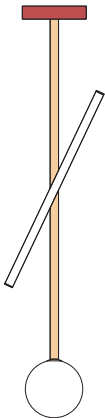

Colour Concept A - 564OL-P01-M0A

PRODUCT

Tube and globe
Pendant light / Globe 564OL-P01
03 red monochrome

VERSIONS

Refer to the next page

TECHNICAL DETAILS

1 x G9 LED 5W max
Built in LED tube 10W
110-230V
IP20
Light bulb not included

PRODUCT

Tube and globe
Pendant light / Globe 564OL-P01
02 white attachment, 05 sand tube

VERSIONS

Refer to the next page

TECHNICAL DETAILS

1 x G9 LED 5W max
Built in LED tube 10W
110-230V
IP20
Light bulb not included

MADE IN
Germany

ATELIER ARETI

03 red attachment
04 pink tube

03 red attachment
11 light green tube

12 intense green attachment
04 pink tube

08 orange yellow attachment
04 pink tube

03 red attachment
05 sand tube

03 red attachment
10 light blue tube

12 intense green attachment
10 light blue tube

09 blue attachment
06 light yellow tube

COLOUR CONCEPT D

White + two colours

564OL-P01-M0D

ATELIER ARETI

04 pink attachment
03 red tube