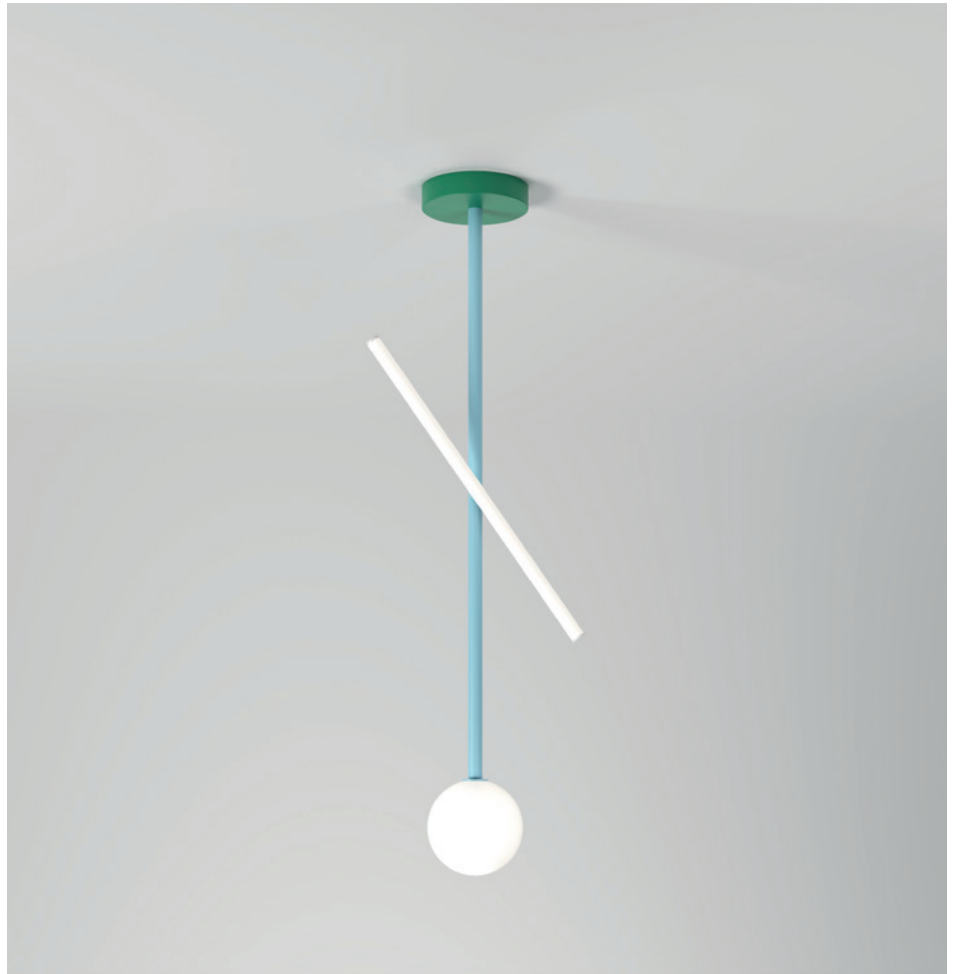

ATELIER ARETI

COLOUR CONCEPT D

White globe + two colours

Colour Concept D - 564OL-P01-M0D

PRODUCT

Tube and globe
Pendant light / Globe 564OL-P01
12 intense green attachment, 10 light blue tube

VERSIONS

Refer to the next page

TECHNICAL DETAILS

1 x G9 LED 5W max
Built in LED tube 10W
110-230V
IP20
Light bulb not included

MADE IN
Germany