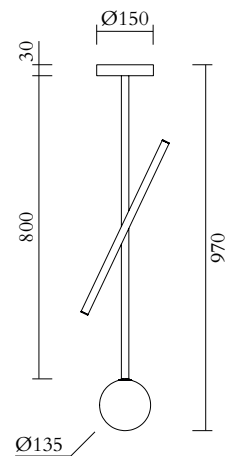

ATELIER ARETI

COLOUR CONCEPT A Monochrome

- 01 Black
- 02 White
- 03 Red
- 04 Pink
- 05 Sand
- 06 Light yellow
- 07 Intense yellow
- 08 Orange yellow
- 09 Blue
- 10 Light blue
- 11 Light green
- 12 Intense green

PRODUCT

Tube and globe
Pendant light / Globe 564OL-P01
03 red monochrome

VERSIONS

Refer to the next page

TECHNICAL DETAILS

1 x G9 LED 5W max
Built in LED tube 10W
110-230V
IP20
Light bulb not included

MADE IN
Germany