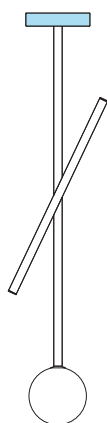

ATELIER ARETI

ELEMENTS COLLECTION

Tube and globe

Pendant Light / Globe

564OL-P01

12 intense green attachment, 10 light blue tube

Colour Concept B - 564OL-P01-M0D

COLOUR CONCEPTS:

Colour Concept A - 564OL-P01-M0A

PRODUCT

Tube and globe
Pendant light / Globe 564OL-P01
03 red monochrome

VERSIONS

Refer to the next page

TECHNICAL DETAILS

1 x G9 LED 5W max
Built in LED tube 10W
110-230V
IP20
Light bulb not included

PRODUCT

Tube and globe
Pendant light / Globe 564OL-P01
02 white attachment, 05 sand tube

VERSIONS

Refer to the next page

TECHNICAL DETAILS

1 x G9 LED 5W max
Built in LED tube 10W
110-230V
IP20
Light bulb not included

08 orange yellow attachment
02 white tube

09 blue attachment
02 white tube

10 light blue attachment
02 white tube

11 light green attachment
02 white tube

12 intense green attachment
02 white tube

COLOUR CONCEPT B