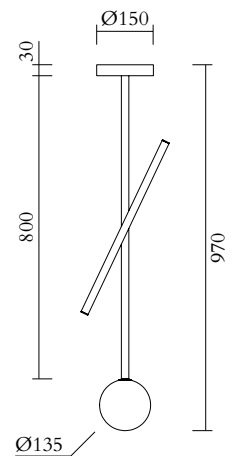

ATELIER ARETI

COLOUR CONCEPT D

White globe + two colours

PRODUCT

Tube and globe
Pendant light / Globe 564OL-P01
12 intense green attachment, 10 light blue tube

VERSIONS

Refer to the next page

TECHNICAL DETAILS

1 x G9 LED 5W max
Built in LED tube 10W
110-230V
IP20
Light bulb not included

MADE IN
Germany