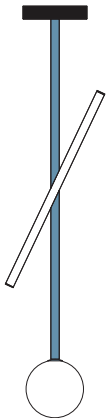

Colour Concept A - 564OL-P01-M0A

PRODUCT

Tube and globe
Pendant light / Globe 564OL-P01
03 red monochrome

VERSIONS

Refer to the next page

TECHNICAL DETAILS

1 x G9 LED 5W max
Built in LED tube 10W
110-230V
IP20
Light bulb not included

PRODUCT

Tube and globe
Pendant light / Globe 564OL-P01
02 white attachment, 05 sand tube

VERSIONS

Refer to the next page

TECHNICAL DETAILS

1 x G9 LED 5W max
Built in LED tube 10W
110-230V
IP20
Light bulb not included

11 light green attachment
01 black tube

12 intense green attachment
01 black tube

COLOUR CONCEPT C

Black + white + one colour

564OL-P01-M0C

ATELIER ARETI

01 black attachment
03 red tube

01 black attachment
04 pink tube

01 black attachment
05 sand tube

01 black attachment
06 light yellow tube

01 black attachment
09 blue tube

01 black attachment
10 light blue tube

01 black attachment
11 light green tube

01 black attachment
12 intense green tube