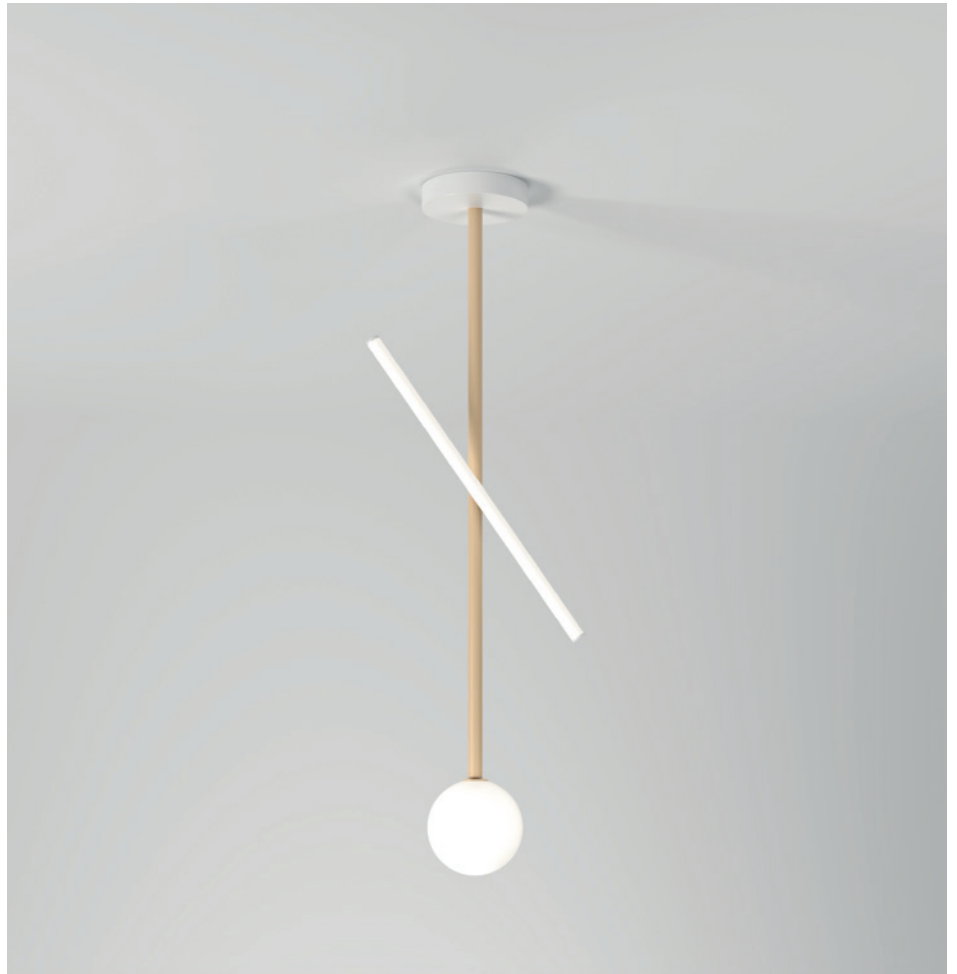

ATELIER ARETI

COLOUR CONCEPT B

White + one colour

- 02 White
- +
- 03 Red
- 04 Pink
- 05 Sand
- 06 Light yellow
- 07 Intense yellow
- 08 Orange yellow
- 09 Blue
- 10 Light blue
- 11 Light green
- 12 Intense green

Colour Concept B - 564OL-P01-M0B

PRODUCT

Tube and globe
Pendant light / Globe 564OL-P01
02 white attachment, 05 sand tube

VERSIONS

Refer to the next page

TECHNICAL DETAILS

1 x G9 LED 5W max
Built in LED tube 10W
110-230V
IP20
Light bulb not included

MADE IN
Germany