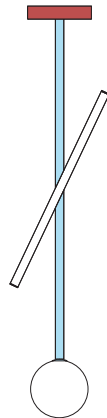

Colour Concept A - 564OL-P01-M0A

PRODUCT

Tube and globe
Pendant light / Globe 564OL-P01
03 red monochrome

VERSIONS

Refer to the next page

TECHNICAL DETAILS

1 x G9 LED 5W max
Built in LED tube 10W
110-230V
IP20
Light bulb not included

PRODUCT

Tube and globe
Pendant light / Globe 564OL-P01
02 white attachment, 05 sand tube

VERSIONS

Refer to the next page

TECHNICAL DETAILS

1 x G9 LED 5W max
Built in LED tube 10W
110-230V
IP20
Light bulb not included

Tube and globe
Pendant light / Globe 564OL-P01
12 intense green attachment, 10 light blue tube

VERSIONS

Refer to the next page

TECHNICAL DETAILS

1 x G9 LED 5W max
Built in LED tube 10W
110-230V
IP20
Light bulb not included

03 red attachment
10 light blue tube

12 intense green attachment
10 light blue tube

09 blue attachment
06 light yellow tube

COLOUR CONCEPT D

White + two colours

564OL-P01-M0D

ATELIER ARETI

04 pink attachment
03 red tube