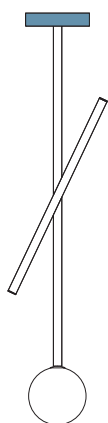

ATELIER ARETI

ELEMENTS COLLECTION

Tube and globe

Pendant Light / Globe

564OL-P01

12 intense green attachment, 10 light blue tube

Colour Concept B - 564OL-P01-M0D

COLOUR CONCEPTS:

Colour Concept A - 564OL-P01-M0A

PRODUCT

Tube and globe
Pendant light / Globe 564OL-P01
03 red monochrome

VERSIONS

Refer to the next page

TECHNICAL DETAILS

1 x G9 LED 5W max
Built in LED tube 10W
110-230V
IP20
Light bulb not included

PRODUCT

Tube and globe
Pendant light / Globe 564OL-P01
02 white attachment, 05 sand tube

VERSIONS

Refer to the next page

TECHNICAL DETAILS

1 x G9 LED 5W max
Built in LED tube 10W
110-230V
IP20
Light bulb not included

08 orange yellow attachment
02 white tube

09 blue attachment
02 white tube

10 light blue attachment
02 white tube

11 light green attachment
02 white tube

12 intense green attachment
02 white tube

COLOUR CONCEPT B