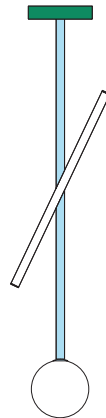

PRODUCT

Tube and globe
Pendant light / Globe 564OL-P01
02 white attachment, 05 sand tube

VERSIONS

Refer to the next page

TECHNICAL DETAILS

1 x G9 LED 5W max
Built in LED tube 10W
110-230V
IP20
Light bulb not included

Tube and globe
Pendant light / Globe 564OL-P01
12 intense green attachment, 10 light blue tube

VERSIONS

Refer to the next page

TECHNICAL DETAILS

1 x G9 LED 5W max
Built in LED tube 10W
110-230V
IP20
Light bulb not included

MADE IN
Germany

ATELIER ARETI

03 red attachment
04 pink tube

03 red attachment
11 light green tube

12 intense green attachment
04 pink tube

08 orange yellow attachment
04 pink tube

03 red attachment
05 sand tube

03 red attachment
10 light blue tube

12 intense green attachment
10 light blue tube

09 blue attachment
06 light yellow tube

COLOUR CONCEPT D

White + two colours

564OL-P01-M0D

ATELIER ARETI

04 pink attachment
03 red tube