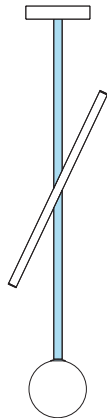

Colour Concept A - 564OL-P01-M0A

PRODUCT

Tube and globe
Pendant light / Globe 564OL-P01
03 red monochrome

VERSIONS

Refer to the next page

TECHNICAL DETAILS

1 x G9 LED 5W max
Built in LED tube 10W
110-230V
IP20
Light bulb not included

PRODUCT

Tube and globe
Pendant light / Globe 564OL-P01
02 white attachment, 05 sand tube

VERSIONS

Refer to the next page

TECHNICAL DETAILS

1 x G9 LED 5W max
Built in LED tube 10W
110-230V
IP20
Light bulb not included

White + one colour

564OL-P01-M0B

ATELIER ARETI

02 white attachment
03 red tube

02 white attachment
04 pink tube

02 white attachment
05 sand tube

02 white attachment
06 light yellow tube

02 white attachment
07 intense yellow tube

02 white attachment
08 orange yellow tube

02 white attachment
09 blue tube

02 white attachment
10 light blue tube

02 white attachment
11 light green tube

02 white attachment
12 intense green tube

COLOUR CONCEPT B