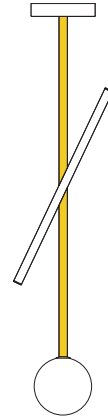

Colour Concept A - 564OL-P01-M0A

PRODUCT

Tube and globe
Pendant light / Globe 564OL-P01
03 red monochrome

VERSIONS

Refer to the next page

TECHNICAL DETAILS

1 x G9 LED 5W max
Built in LED tube 10W
110-230V
IP20
Light bulb not included

PRODUCT

Tube and globe
Pendant light / Globe 564OL-P01
02 white attachment, 05 sand tube

VERSIONS

Refer to the next page

TECHNICAL DETAILS

1 x G9 LED 5W max
Built in LED tube 10W
110-230V
IP20
Light bulb not included

White + one colour

564OL-P01-M0B

ATELIER ARETI

02 white attachment
03 red tube

02 white attachment
04 pink tube

02 white attachment
05 sand tube

02 white attachment
06 light yellow tube

02 white attachment
07 intense yellow tube

02 white attachment
08 orange yellow tube

02 white attachment
09 blue tube

02 white attachment
10 light blue tube

02 white attachment
11 light green tube

02 white attachment
12 intense green tube

COLOUR CONCEPT B