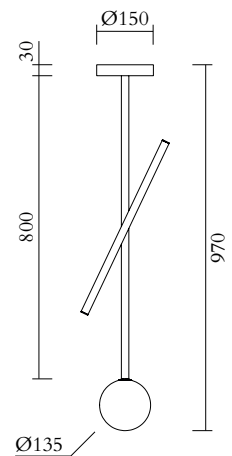

ATELIER ARETI

COLOUR CONCEPT C

Black + white *globe* + one colour

- 01 Black
- +
- 03 Red
- 04 Pink
- 05 Sand
- 06 Light yellow
- 09 Blue
- 10 Light blue
- 11 Light green
- 12 Intense green

PRODUCT

Tube and globe
Pendant light / Globe 564OL-P01
01 black attachment, 04 pink tube

VERSIONS

Refer to the next page

TECHNICAL DETAILS

1 x G9 LED 5W max
Built in LED tube 10W
110-230V
IP20
Light bulb not included

MADE IN
Germany