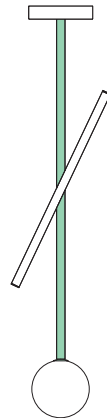

Colour Concept A - 564OL-P01-M0A

PRODUCT

Tube and globe
Pendant light / Globe 564OL-P01
03 red monochrome

VERSIONS

Refer to the next page

TECHNICAL DETAILS

1 x G9 LED 5W max
Built in LED tube 10W
110-230V
IP20
Light bulb not included

PRODUCT

Tube and globe
Pendant light / Globe 564OL-P01
02 white attachment, 05 sand tube

VERSIONS

Refer to the next page

TECHNICAL DETAILS

1 x G9 LED 5W max
Built in LED tube 10W
110-230V
IP20
Light bulb not included

White + one colour

564OL-P01-M0B

ATELIER ARETI

02 white attachment
03 red tube

02 white attachment
04 pink tube

02 white attachment
05 sand tube

02 white attachment
06 light yellow tube

02 white attachment
07 intense yellow tube

02 white attachment
08 orange yellow tube

02 white attachment
09 blue tube

02 white attachment
10 light blue tube

02 white attachment
11 light green tube

02 white attachment
12 intense green tube

COLOUR CONCEPT B