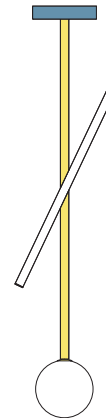

Colour Concept A - 564OL-P01-M0A

PRODUCT

Tube and globe
Pendant light / Globe 564OL-P01
03 red monochrome

VERSIONS

Refer to the next page

TECHNICAL DETAILS

1 x G9 LED 5W max
Built in LED tube 10W
110-230V
IP20
Light bulb not included

PRODUCT

Tube and globe
Pendant light / Globe 564OL-P01
02 white attachment, 05 sand tube

VERSIONS

Refer to the next page

TECHNICAL DETAILS

1 x G9 LED 5W max
Built in LED tube 10W
110-230V
IP20
Light bulb not included

Tube and globe
Pendant light / Globe 564OL-P01
12 intense green attachment, 10 light blue tube

VERSIONS

Refer to the next page

TECHNICAL DETAILS

1 x G9 LED 5W max
Built in LED tube 10W
110-230V
IP20
Light bulb not included

03 red attachment
10 light blue tube

12 intense green attachment
10 light blue tube

09 blue attachment
06 light yellow tube

COLOUR CONCEPT D

White + two colours

564OL-P01-M0D

ATELIER ARETI

04 pink attachment
03 red tube