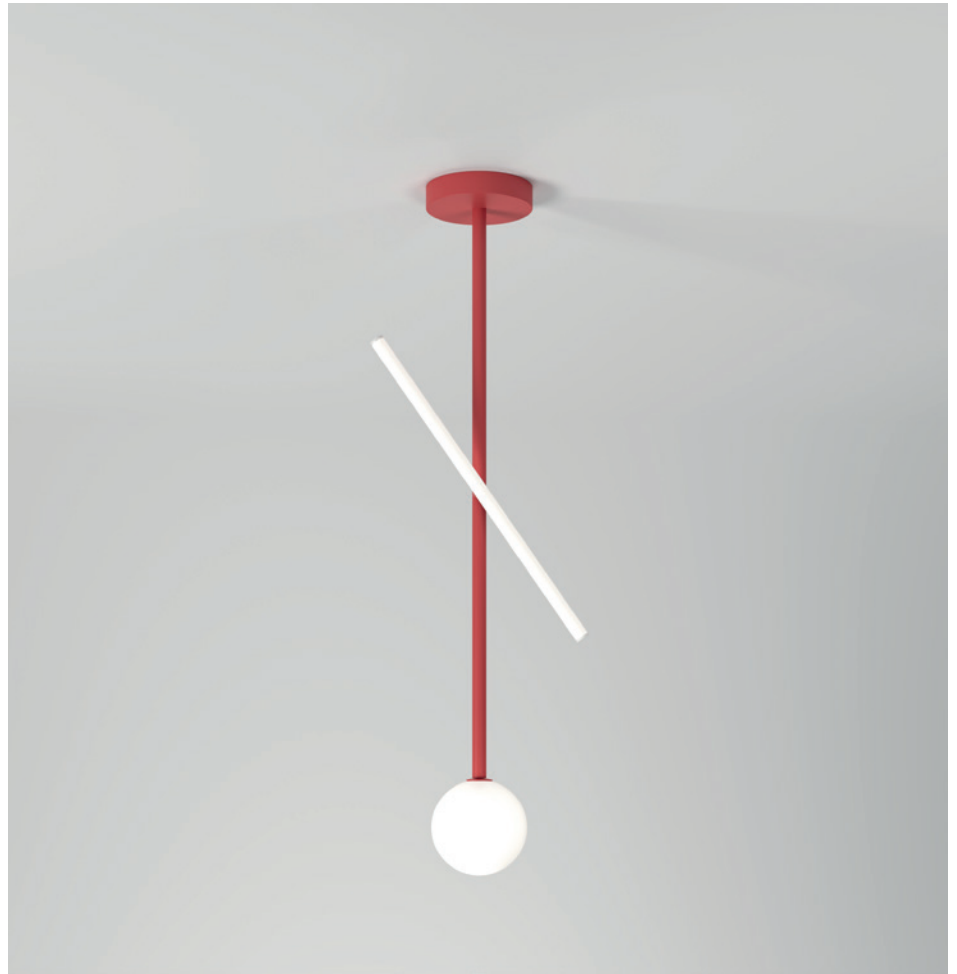

ATELIER ARETI

ELEMENTS COLLECTION

Tube and globe

Pendant Light / Globe

564OL-P01

12 intense green attachment, 10 light blue tube

Colour Concept B - 564OL-P01-M0D

COLOUR CONCEPTS:

Colour Concept A - 564OL-P01-M0A

PRODUCT

Tube and globe
Pendant light / Globe 564OL-P01
03 red monochrome

VERSIONS

Refer to the next page

TECHNICAL DETAILS

1 x G9 LED 5W max
Built in LED tube 10W
110-230V
IP20
Light bulb not included

PRODUCT

Tube and globe
Pendant light / Globe 564OL-P01
02 white attachment, 05 sand tube

VERSIONS

Refer to the next page

TECHNICAL DETAILS

1 x G9 LED 5W max
Built in LED tube 10W
110-230V
IP20
Light bulb not included