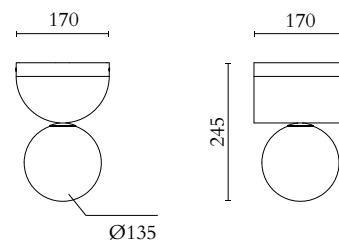

G9 LED max 4W
110-230V
IP20

MADE IN

Germany

Sizes in mm. Flat attachments available on request. Variations in colour and size are available for some collections, please contact Areti for more details.

Our collections are hand made and made to order, small irregularities in shape or surface will occur, they are inherent to the hand made process and should not be seen as flaws. For detailed information on any products: contact@atelierareti.com