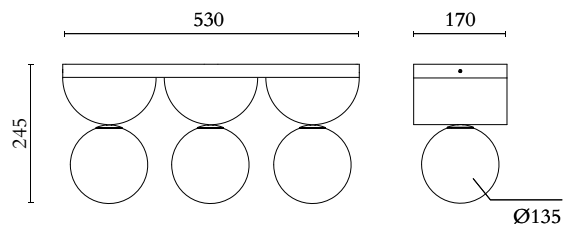

G9 LED max 4W
110-230V
IP20

MADE IN

Germany

Sizes in mm. Flat attachments available on request. Variations in colour and size are available for some collections, please contact Areti for more details.

Our collections are hand made and made to order, small irregularities in shape or surface will occur, they are inherent to the hand made process and should not be seen as flaws. For detailed information on any products: contact@atelierareti.com