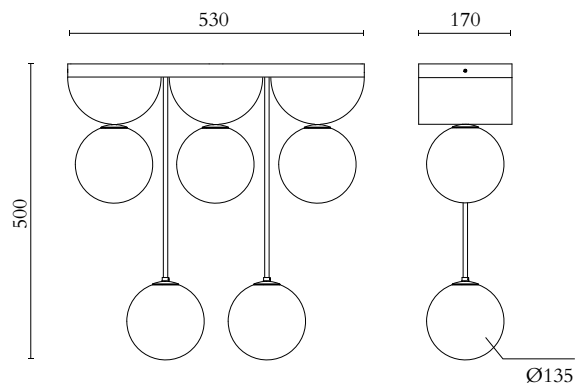

G9 LED max 4W
110-230V
IP20

MADE IN

Germany

Sizes in mm. Flat attachments available on request. Variations in colour and size are available for some collections, please contact Areti for more details.

Our collections are hand made and made to order, small irregularities in shape or surface will occur, they are inherent to the hand made process and should not be seen as flaws. For detailed information on any products: contact@atelierareti.com