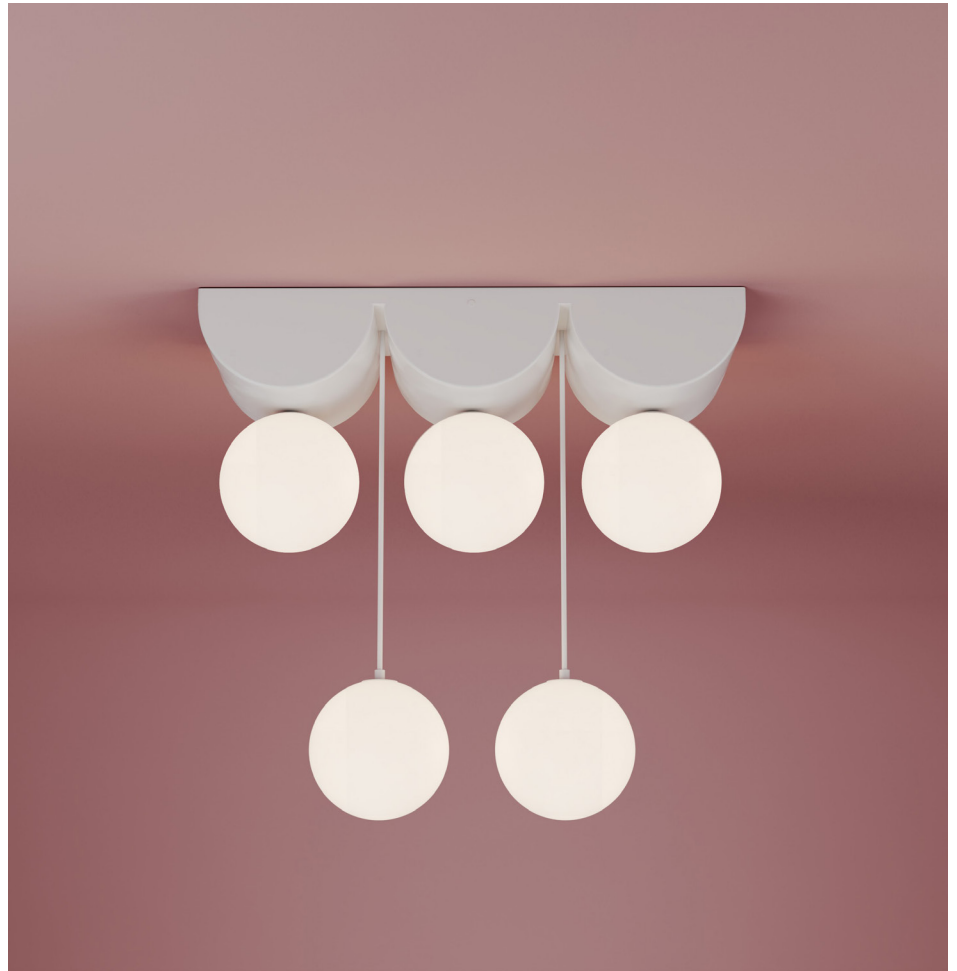

ATELIER ARETI

PRODUCT

Bow 574
Ceiling light

MATERIALS AND COLOUR OPTIONS

Cast aluminium; White glass

VERSIONS

Black RAL 9005	574OL-C03-ME01
White RAL 9016	574OL-C03-ME02
Colour	574OL-C03-ME03

TECHNICAL DETAILS

G9 LED max 4W
110-230V
IP20

MADE IN

Germany

Sizes in mm. Flat attachments available on request. Variations in colour and size are available for some collections, please contact Areti for more details.

Our collections are hand made and made to order, small irregularities in shape or surface will occur, they are inherent to the hand made process and should not be seen as flaws. For detailed information on any products: contact@atelierareti.com