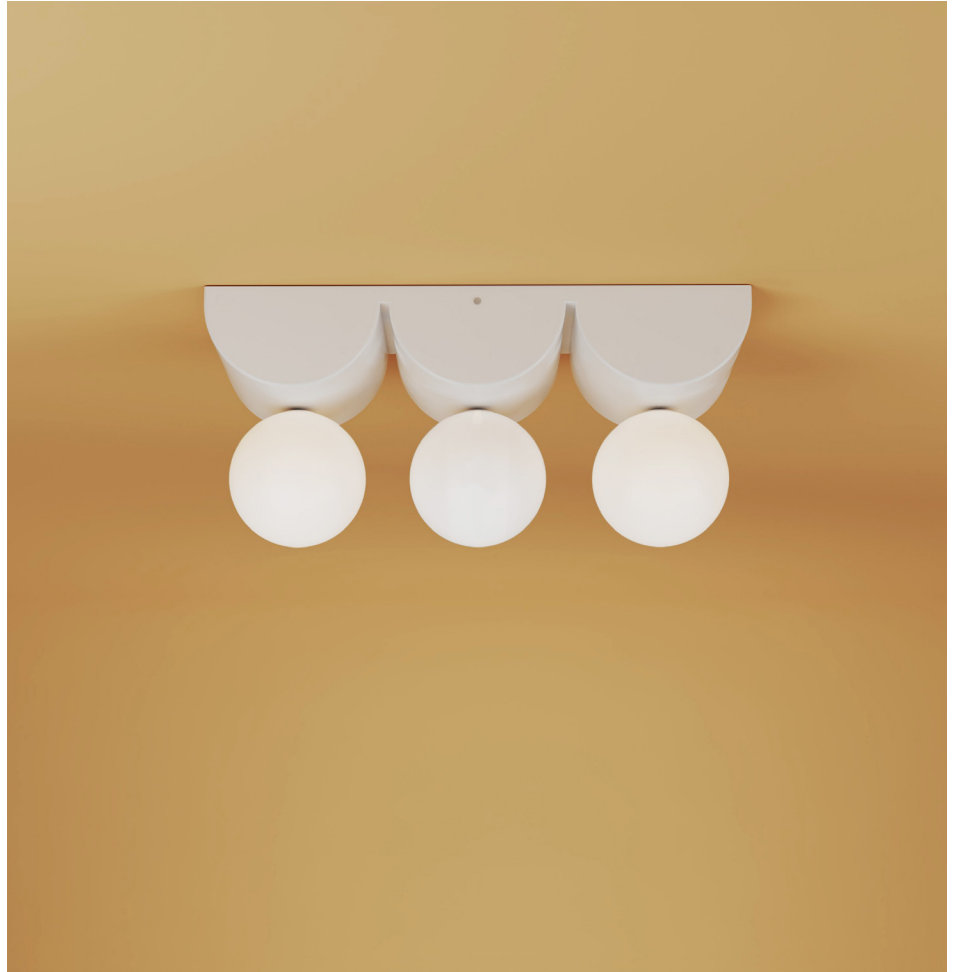

ATELIER ARETI

PRODUCT

Bow 574
Ceiling light

MATERIALS AND COLOUR OPTIONS

Cast aluminium; White glass

VERSIONS

Black RAL 9005	574OL-C02-ME01
White RAL 9016	574OL-C02-ME02
Colour	574OL-C02-ME03

TECHNICAL DETAILS

G9 LED max 4W
110-230V
IP20

MADE IN

Germany

Sizes in mm. Flat attachments available on request. Variations in colour and size are available for some collections, please contact Areti for more details.

Our collections are hand made and made to order, small irregularities in shape or surface will occur, they are inherent to the hand made process and should not be seen as flaws. For detailed information on any products: contact@atelierareti.com