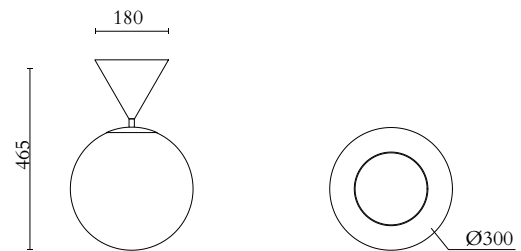

ATELIER ARETI

PRODUCT

Pion 577
Ceiling light

MATERIALS AND COLOUR OPTIONS

Brushed brass, brushed nickel or powder coated metal;
white glass

VERSIONS

Brass	577OL-C01-BR01
Nickel	577OL-C01-NI01
Black RAL 9005	577OL-C01-ME01
White RAL 9016	577OL-C01-ME02
Colour	577OL-C01-ME03

TECHNICAL DETAILS

E14 LED max 4W
110-230V
IP20
Light bulbs not included

MADE IN

Germany

Sizes in mm. Flat attachments available on request. Variations in colour and size are available for some collections, please contact Areti for more details.