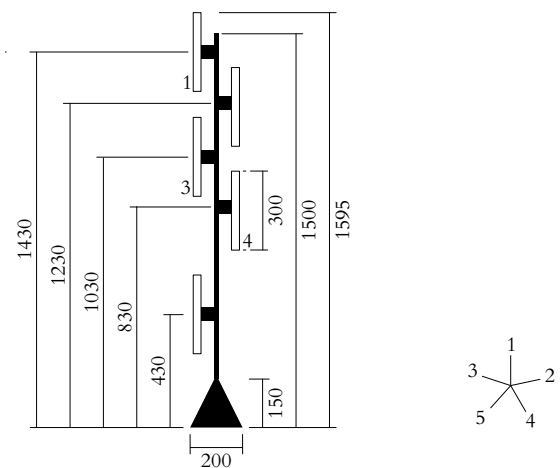

ATELIER ARETI

PRODUCT

Five tubes 102
Floor light

MATERIALS AND COLOUR OPTIONS

Powder coated metal; white acrylic tubes

VERSIONS

Black structure; white acrylic tubes

102OL-F01-ME01

White structure; white acrylic tubes

102OL-F01-ME02

Colour structure; white acrylic tubes

102OL-F01-ME03

TECHNICAL DETAILS

Double oval peg architectural light max 60W with S14D lampholder

500 Lumen 2700 K

110-230V

IP20

WEIGHT

15 kg

CABLE LENGTH

2,00 m

NOTE

Inclusive of tubes

MADE IN

Germany

Sizes in mm. Flat attachments available only on request. Variations in colour and size are available for some collections, please contact Areti for more details.

Our collections are hand made and made to order, small irregularities in shape or surface will occur, they are inherent to the hand made process and should not be seen as flaws. For detailed information on any products: contact@atelierareti.com