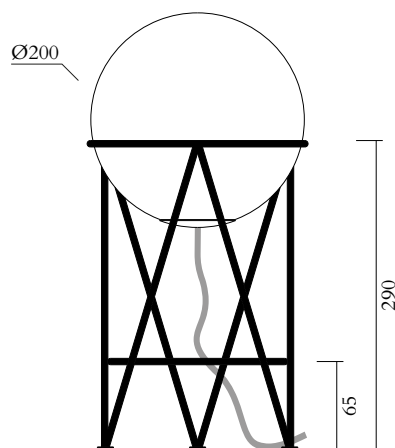

ATELIER ARETI

PRODUCT

Structure and globe 142
Desk light

MATERIALS AND COLOUR OPTIONS

Powder coated metal; white glass

VERSIONS

Black structure (white metal cap) 142OL-D01-ME01

White structure (white metal cap) 142OL-D01-ME02

TECHNICAL DETAILS

1 x E27 LED 10W max (US: E26)

110-230V

IP20

Light bulb not included

WEIGHT

5 kg

CABLE LENGTH

1,50 m

DIMMABLE

The standard version is not dimmable; we do however offer the LED dimmer with Trailing edge technology upon request

MADE IN

Germany

Sizes in mm. Flat attachments available only under request. Variations in colour and size are available for some collections, please contact Areti for more details.