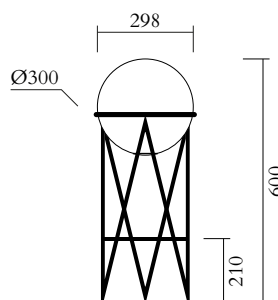

ATELIER ARETI

PRODUCT

Structure and globe 142
Floor light / Medium

MATERIALS AND COLOUR OPTIONS

Powder coated metal; white glass

VERSIONS

Black structure (white metal cap) 142OL-F02-ME01

White structure (white metal cap) 142OL-F02-ME02

TECHNICAL DETAILS

1 x E27 LED 10W max (US: E26)

110-230V

IP20

Light bulb not included

WEIGHT

7 kg

CABLE LENGTH

2,00 m

DIMMABLE

The standard version is not dimmable; we do however offer the LED dimmer with Trailing edge technology upon request

MADE IN

Germany

Sizes in mm. Flat attachments available only under request. Variations in colour and size are available for some collections, please contact Areti for more details.

Our collections are hand made and made to order, small irregularities in shape or surface will occur, they are inherent to the hand made process and should not be seen as flaws. For detailed information on any products: contact@atelierareti.com