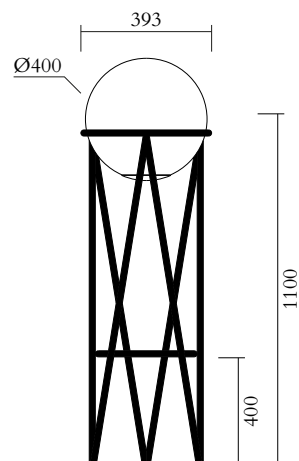

ATELIER ARETI

PRODUCT

Structure and globe 142
Floor light / High

MATERIALS AND COLOUR OPTIONS

Powder coated metal; white glass

VERSIONS

Black structure (white metal cap) 142OL-F01-ME01

White structure (white metal cap) 142OL-F01-ME02

TECHNICAL DETAILS

1 x E27 LED 10W max (US: E26)

110-230V

IP20

Light bulb not included

WEIGHT

10 kg

CABLE LENGTH

2,00 m

DIMMABLE

The standard version is not dimmable; we do however offer the LED dimmer with Trailing edge technology upon request

MADE IN

Germany

Sizes in mm. Flat attachments available only under request. Variations in colour and size are available for some collections, please contact Areti for more details.

Our collections are hand made and made to order, small irregularities in shape or surface will occur, they are inherent to the hand made process and should not be seen as flaws. For detailed information on any products: contact@atelierareti.com