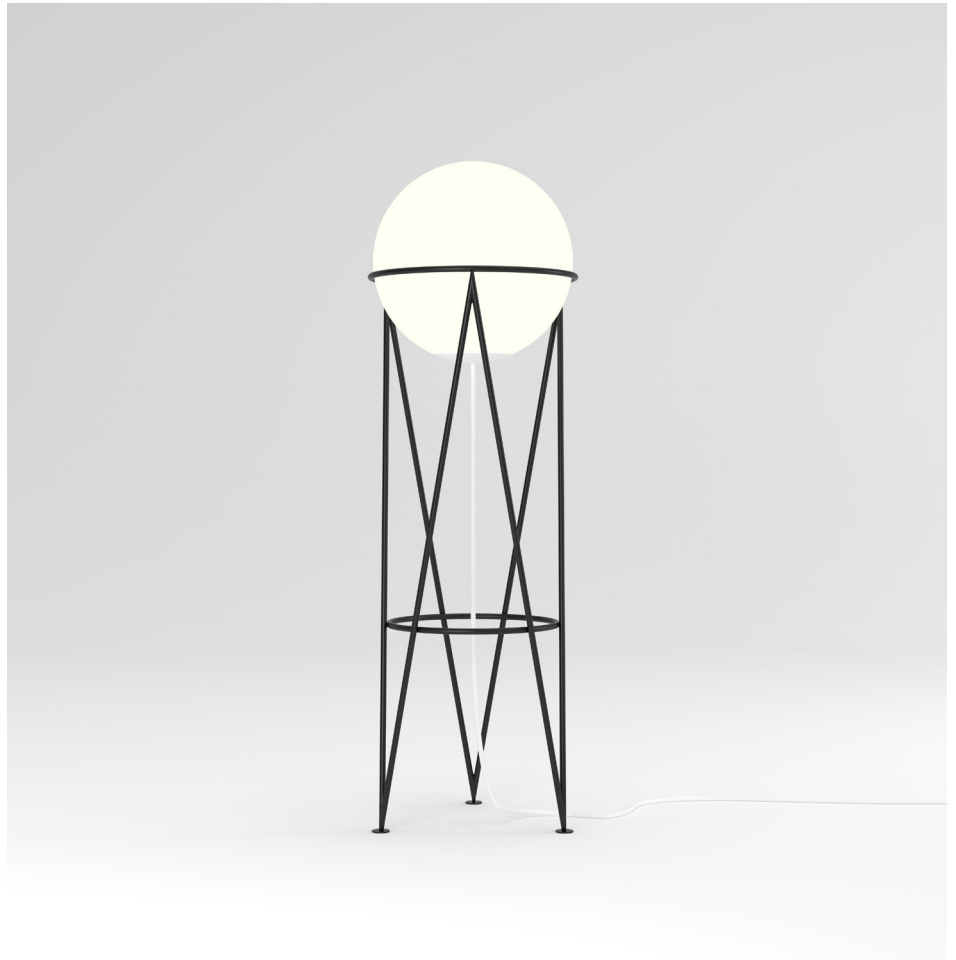

ATELIER ARETI

PRODUCT

Structure and globe 142
Floor light / High

MATERIALS AND COLOUR OPTIONS

Powder coated metal; white glass

VERSIONS

Black structure (white metal cap) 142OL-F01-ME01

White structure (white metal cap) 142OL-F01-ME02

TECHNICAL DETAILS

1 x E27 LED 10W max (US: E26)

110-230V

IP20

Light bulb not included

WEIGHT

10 kg

CABLE LENGTH

2,00 m

DIMMABLE

The standard version is not dimmable; we do however offer the LED dimmer with Trailing edge technology upon request

MADE IN

Germany

Sizes in mm. Flat attachments available only under request. Variations in colour and size are available for some collections, please contact Areti for more details.

Our collections are hand made and made to order, small irregularities in shape or surface will occur, they are inherent to the hand made process and should not be seen as flaws. For detailed information on any products: contact@atelierareti.com