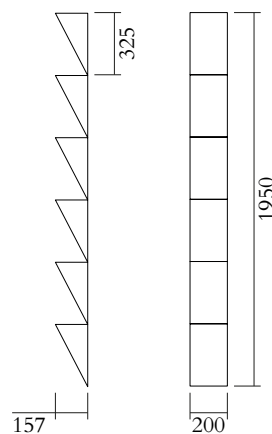

6 x GU10 LED 8W max
110-230V
IP20
Light bulbs not included

WEIGHT

18 kg

CABLE LENGTH

2,00 m

DIMMABLE

The standard version is not dimmable; we do however offer the LED dimmer with Trailing edge technology upon request

MADE IN

Germany

Sizes in mm. Flat attachments available only under request. Variations in colour and size are available for some collections, please contact Areti for more details.

Our collections are hand made and made to order, small irregularities in shape or surface will occur, they are inherent to the hand made process and should not be seen as flaws. For detailed information on any products: contact@atelierareti.com