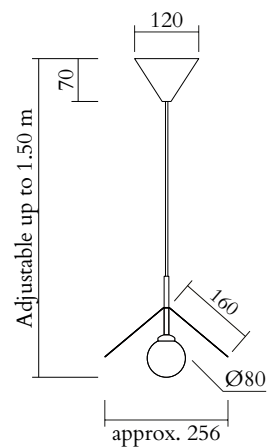

ATELIER ARETI

PRODUCT

Ilios 150
Pendant light / Fabric cable

MATERIALS AND COLOUR OPTIONS

Powder coated metal; polished brass; white glass

VERSIONS

Brass disc; black attachment and cable

150OL-P01-BR01

Brass disc; white attachment and cable

150OL-P01-BR02

TECHNICAL DETAILS

1 x G9 LED 5W max

Recommended bulb size: diameter 16mm, total length
47mm (diameter must be under 20 mm)

110-230V

IP20

Light bulb not included

WEIGHT

4 kg

CABLE LENGTH

1,50 m

MADE IN

Germany

Sizes in mm. Flat attachments available only under request. Variations in colour and size are available for some collections, please contact Areti for more details.

Our collections are hand made and made to order, small irregularities in shape or surface will occur, they are inherent to the hand made process and should not be seen as flaws. For detailed information on any products: contact@atelierareti.com