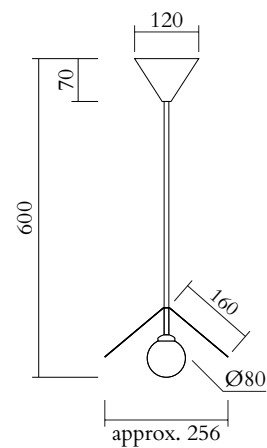

ATELIER ARETI

PRODUCT

Ilios 150
Pendant light / Metal tube

MATERIALS AND COLOUR OPTIONS

Powder coated metal; polished brass; white glass

VERSIONS

Brass disc; black attachment and tube

150OL-P02-BR01

Brass disc; white attachment and tube

150OL-P02-BR02

TECHNICAL DETAILS

1 x G9 LED 5W max

Recommended bulb size: diameter 16mm, total length
47mm (diameter must be under 20 mm)

110-230V

IP20

Light bulb not included

WEIGHT

6 kg

MADE IN

Germany

Sizes in mm. Flat attachments available only under request. Variations in colour and size are available for some collections, please contact Areti for more details.

Our collections are hand made and made to order, small irregularities in shape or surface will occur, they are inherent to the hand made process and should not be seen as flaws. For detailed information on any products: contact@atelierareti.com