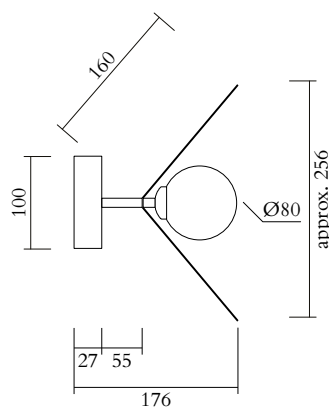

TECHNICAL DETAILS

1 x G9 LED 5W max
Recommended bulb size: diameter 16mm, total length
47mm (diameter must be under 20 mm)
110-230V
IP20
Light bulb not included

WEIGHT

3 kg

MADE IN

Germany

Sizes in mm. Flat attachments available only under request. Variations in colour and size are available for some collections, please contact Areti for more details.