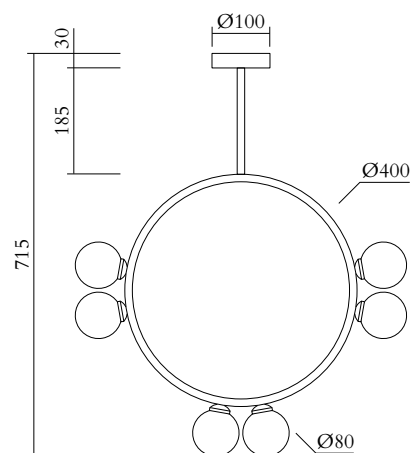

TECHNICAL DETAILS

3 x G9 LED 5W max
Recommended bulb size: diameter 16mm, total length
47mm (diameter must be under 20 mm)
110-230V
IP20
Light bulbs not included

WEIGHT

6 kg

MADE IN

Germany

Sizes in mm. Flat attachments available only under request. Variations in colour and size are available for some collections, please contact Areti for more details.

ATELIER ARETI

PRODUCT

Circle rhombus triangle 316
Pendant light / Circle / 6 globes

MATERIALS AND COLOUR OPTIONS

Brushed brass; powder coated metal; white glass

VERSIONS

Brass structure 316OL-P02-BR01
Black structure 316OL-P02-ME01
White structure 316OL-P02-ME02

TECHNICAL DETAILS

6 x G9 LED 5W max
Recommended bulb size: diameter 16mm, total length
47mm (diameter must be under 20 mm)
110-230V
IP20
Light bulbs not included

WEIGHT

6 kg

MADE IN

Germany

Sizes in mm. Flat attachments available only under request. Variations in colour and size are available for some collections, please contact Areti for more details.