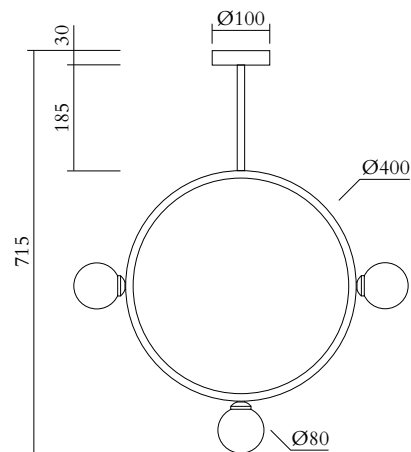

ATELIER ARETI

PRODUCT

Circle rhombus triangle 316
Pendant light / Circle / 3 globes

MATERIALS AND COLOUR OPTIONS

Brushed brass; powder coated metal; white glass

VERSIONS

Brass structure 316OL-P01-BR01
Black structure 316OL-P01-ME01
White structure 316OL-P01-ME02

TECHNICAL DETAILS

3 x G9 LED 5W max
Recommended bulb size: diameter 16mm, total length
47mm (diameter must be under 20 mm)
110-230V
IP20
Light bulbs not included

WEIGHT

6 kg

MADE IN

Germany

Sizes in mm. Flat attachments available only under request. Variations in colour and size are available for some collections, please contact Areti for more details.

ATELIER ARETI

PRODUCT

Circle rhombus triangle 316
Pendant light / Circle / 6 globes

MATERIALS AND COLOUR OPTIONS

Brushed brass; powder coated metal; white glass

VERSIONS

Brass structure 316OL-P02-BR01
Black structure 316OL-P02-ME01
White structure 316OL-P02-ME02

TECHNICAL DETAILS

6 x G9 LED 5W max
Recommended bulb size: diameter 16mm, total length
47mm (diameter must be under 20 mm)
110-230V
IP20
Light bulbs not included

WEIGHT

6 kg

MADE IN

Germany

Sizes in mm. Flat attachments available only under request. Variations in colour and size are available for some collections, please contact Areti for more details.