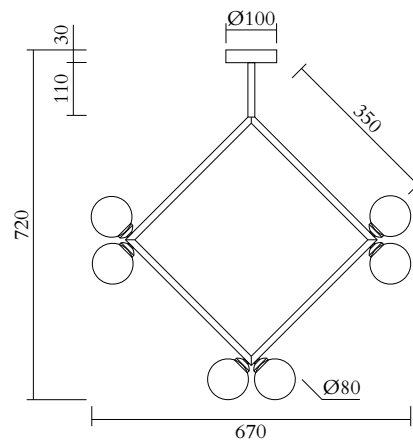

TECHNICAL DETAILS

3 x G9 LED 5W max
Recommended bulb size: diameter 16mm, total length
47mm (diameter must be under 20 mm)
110-230V
IP20
Light bulbs not included

WEIGHT

6 kg

MADE IN

Germany

Sizes in mm. Flat attachments available only under request. Variations in colour and size are available for some collections, please contact Areti for more details.

ATELIER ARETI

PRODUCT

Circle rhombus triangle 316
Pendant light / Rhombus / 6 globes

MATERIALS AND COLOUR OPTIONS

Brushed brass; powder coated metal; white glass

VERSIONS

Brass structure 316OL-P06-BR01
Black structure 316OL-P06-ME01
White structure 316OL-P06-ME02

TECHNICAL DETAILS

6 x G9 LED 5W max
Recommended bulb size: diameter 16mm, total length
47mm (diameter must be under 20 mm)
110-230V
IP20
Light bulbs not included

WEIGHT

6 kg

MADE IN

Germany

Sizes in mm. Flat attachments available only under request. Variations in colour and size are available for some collections, please contact Areti for more details.