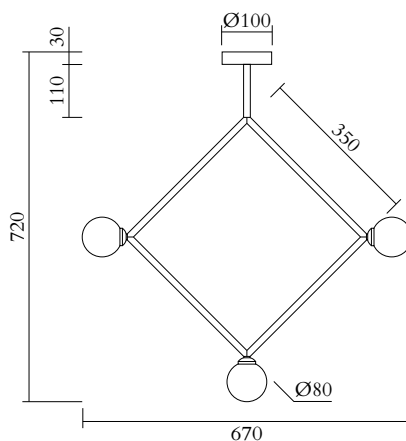

ATELIER ARETI

PRODUCT

Circle rhombus triangle 316
Pendant light / Rhombus / 3 globes

MATERIALS AND COLOUR OPTIONS

Brushed brass; powder coated metal; white glass

VERSIONS

Brass structure 316OL-P05-BR01
Black structure 316OL-P05-ME01
White structure 316OL-P05-ME02

TECHNICAL DETAILS

3 x G9 LED 5W max
Recommended bulb size: diameter 16mm, total length
47mm (diameter must be under 20 mm)
110-230V
IP20
Light bulbs not included

WEIGHT

6 kg

MADE IN

Germany

Sizes in mm. Flat attachments available only under request. Variations in colour and size are available for some collections, please contact Areti for more details.

TECHNICAL DETAILS

6 x G9 LED 5W max
Recommended bulb size: diameter 16mm, total length
47mm (diameter must be under 20 mm)
110-230V
IP20
Light bulbs not included

WEIGHT

6 kg

MADE IN

Germany

Sizes in mm. Flat attachments available only under request. Variations in colour and size are available for some collections, please contact Areti for more details.