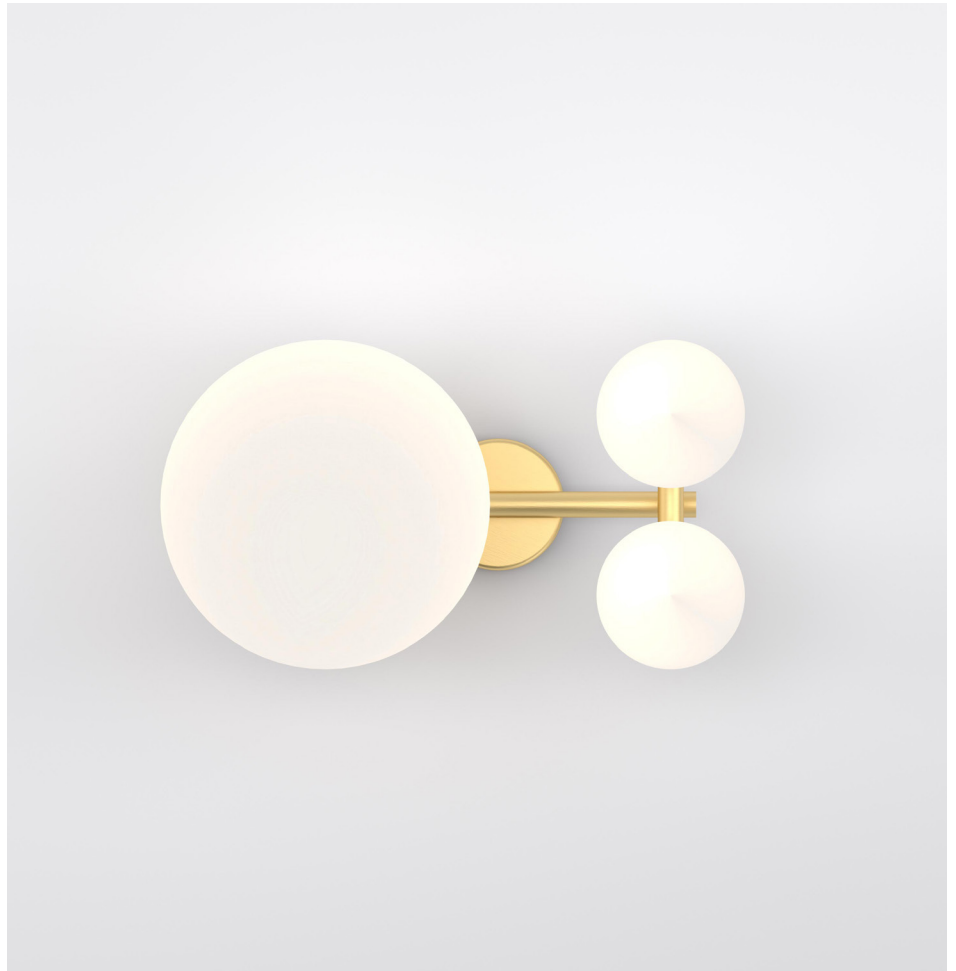

ATELIER ARETI

PRODUCT

Sculpture 321
Ceiling light

MATERIALS AND COLOUR OPTIONS

Brushed brass; white glass

VERSIONS

Brushed brass structure 321OL-C01-BR01

TECHNICAL DETAILS

Globes Ø90: 2 x G9 LED 5W max

Globe Ø200: E27 LED10W max (US: E26)

110-230V

IP20

Light bulbs not included

WEIGHT

4 Kg

MADE IN

Germany

Sizes in mm. Flat attachments available under request. Variations in colour and size are available for some collections, please contact Areti for more details.

Our collections are hand made and made to order, small irregularities in shape or surface will occur, they are inherent to the hand made process and should not be seen as flaws. For detailed information on any products: contact@atelierareti.com