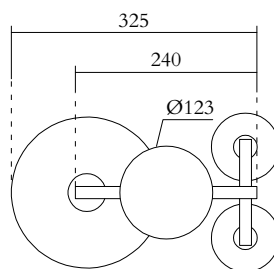

## TECHNICAL DETAILS

Globes Ø90: 2 x G9 LED 5W max

Globe Ø200: E27 LED10W max (US: E26)

110-230V

IP20

Light bulbs not included

## WEIGHT

4 Kg

## MADE IN

Germany

Sizes in mm. Flat attachments available under request. Variations in colour and size are available for some collections, please contact Areti for more details.

Our collections are hand made and made to order, small irregularities in shape or surface will occur, they are inherent to the hand made process and should not be seen as flaws. For detailed information on any products: [contact@atelierareti.com](mailto:contact@atelierareti.com)