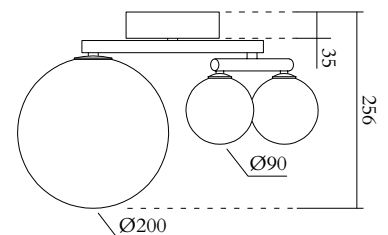

## TECHNICAL DETAILS

Globes Ø90: 2 x G9 LED 5W max

Globe Ø200: E27 LED10W max (US: E26)

110-230V

IP20

Light bulbs not included

## WEIGHT

4 Kg

## MADE IN

Germany

Sizes in mm. Flat attachments available under request. Variations in colour and size are available for some collections, please contact Areti for more details.

Our collections are hand made and made to order, small irregularities in shape or surface will occur, they are inherent to the hand made process and should not be seen as flaws. For detailed information on any products: [contact@atelierareti.com](mailto:contact@atelierareti.com)