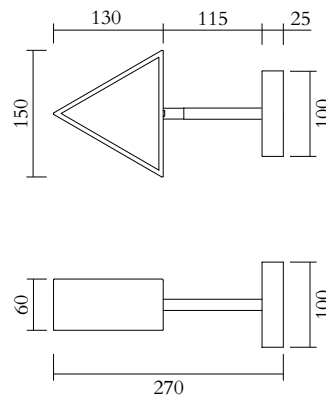

TECHNICAL DETAILS

2 x G9 LED 5W max
110-230V
IP20
Light bulbs not included

NOTE

Triangle is movable.

MADE IN

Germany

Sizes in mm. Flat attachments available under request. Variations in colour and size are available for some collections, please contact Areti for more details.