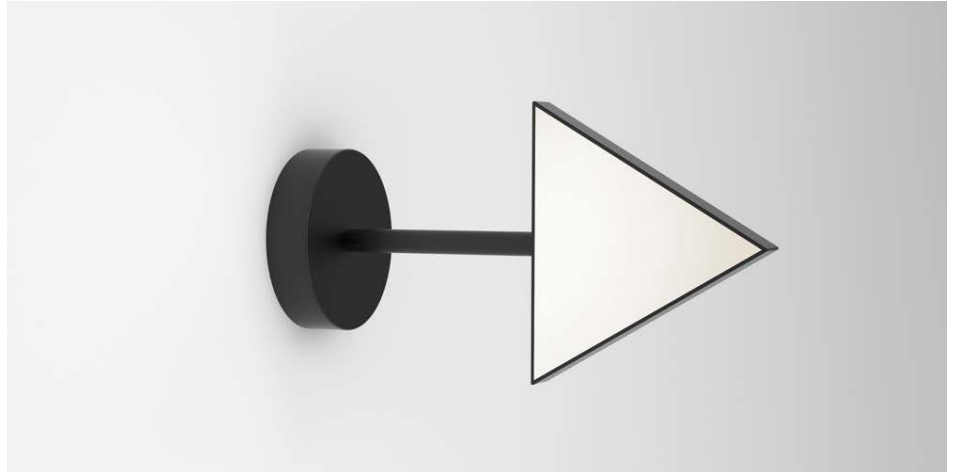

ATELIER ARETI

PRODUCT

Triangle box 324
Wall light

MATERIALS AND COLOUR OPTIONS

Brushed brass; powder coated metal; nickel; white acrylic panels

VERSIONS

Black metal structure	324OL-W01-ME01
Nickel structure	324OL-W01-NI01
Brushed brass structure	324OL-W01-BR01

TECHNICAL DETAILS

2 x G9 LED 5W max
110-230V
IP20
Light bulbs not included

NOTE

Triangle is movable.

MADE IN

Germany

Sizes in mm. Flat attachments available under request. Variations in colour and size are available for some collections, please contact Areti for more details.