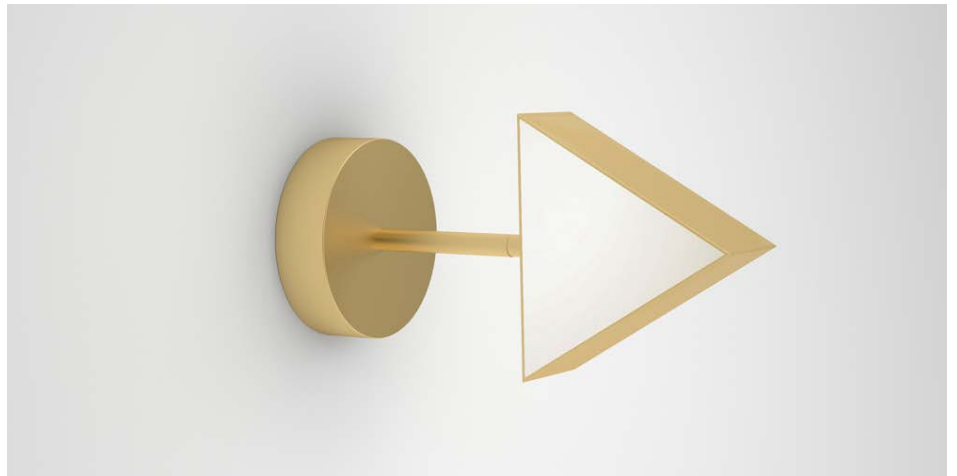

ATELIER ARETI

PRODUCT

Triangle box 324
Wall light

MATERIALS AND COLOUR OPTIONS

Brushed brass; powder coated metal; nickel; white acrylic panels

VERSIONS

Black metal structure	324OL-W01-ME01
Nickel structure	324OL-W01-NI01
Brushed brass structure	324OL-W01-BR01

TECHNICAL DETAILS

2 x G9 LED 5W max
110-230V
IP20
Light bulbs not included

NOTE

Triangle is movable.

MADE IN

Germany

Sizes in mm. Flat attachments available under request. Variations in colour and size are available for some collections, please contact Areti for more details.