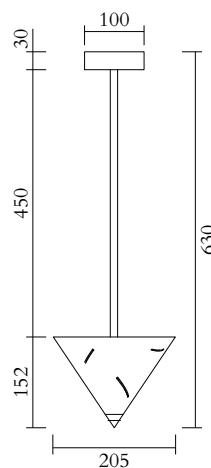

TECHNICAL DETAILS

1 x G9 LED 5W max
110-230V
IP20
Light bulbs not included

NOTE

Flat ceiling attachment is available upon request

MADE IN

Germany

Sizes in mm. Flat attachments available under request. Variations in colour and size are available for some collections, please contact Areti for more details.