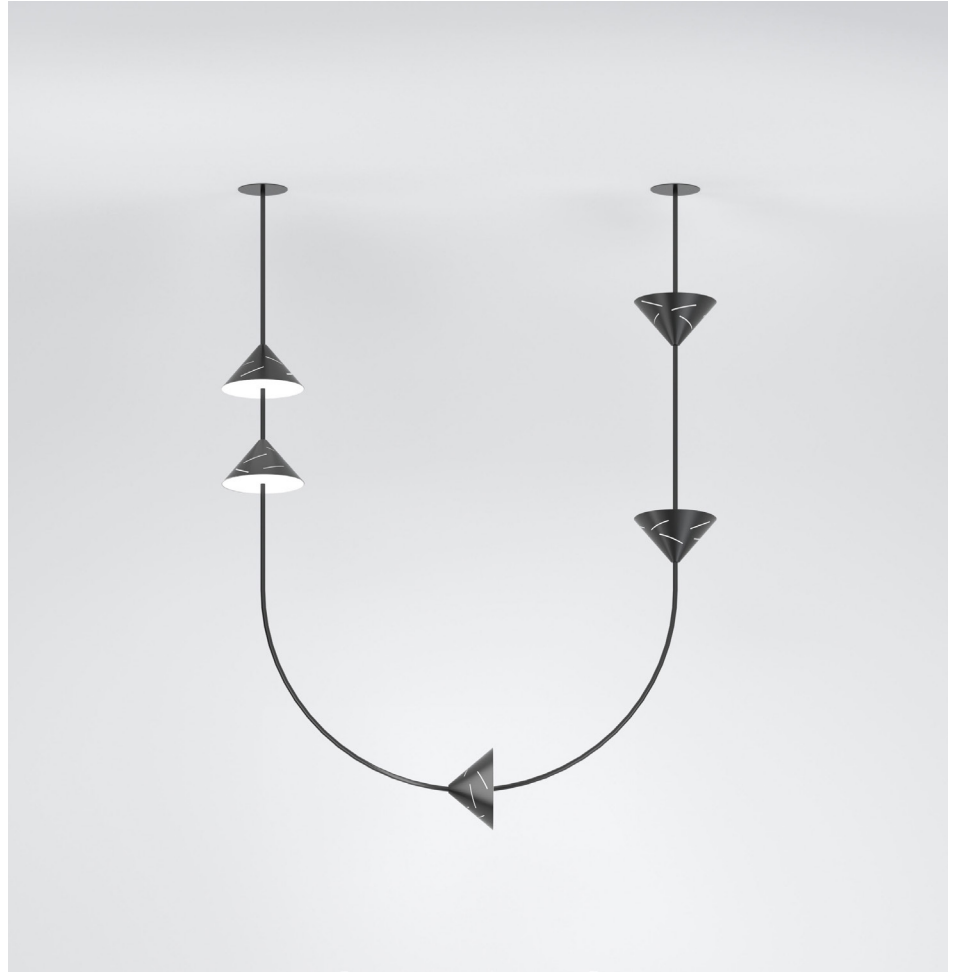

ATELIER ARETI

PRODUCT

Sliver 325
Pendant light / Cone down

MATERIALS AND COLOUR OPTIONS

Brushed brass; powder coated metal

VERSIONS

Brushed brass structure	325OL-P01-BR01
Black structure	325OL-P01-ME01
White structure	325OL-P01-ME02
Coloured metal structure	325OL-P01-ME03

TECHNICAL DETAILS

5 x G9 LED 5W max
110-230V
IP20
Light bulbs not included

NOTE

Flat ceiling attachment is available upon request

MADE IN

Germany

Sizes in mm. Flat attachments available under request. Variations in colour and size are available for some collections, please contact Areti for more details.