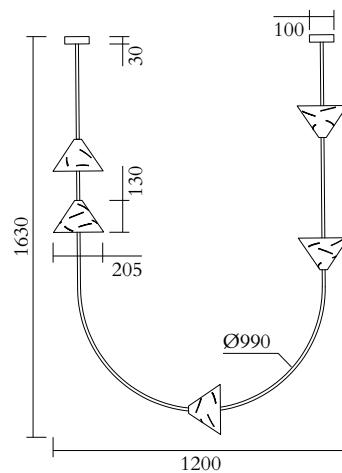

TECHNICAL DETAILS

1 x G9 LED 5W max
110-230V
IP20
Light bulbs not included

NOTE

Flat ceiling attachment is available upon request

MADE IN

Germany

Sizes in mm. Flat attachments available under request. Variations in colour and size are available for some collections, please contact Areti for more details.

TECHNICAL DETAILS

5 x G9 LED 5W max
110-230V
IP20
Light bulbs not included

NOTE

Flat ceiling attachment is available upon request

MADE IN

Germany

Sizes in mm. Flat attachments available under request. Variations in colour and size are available for some collections, please contact Areti for more details.