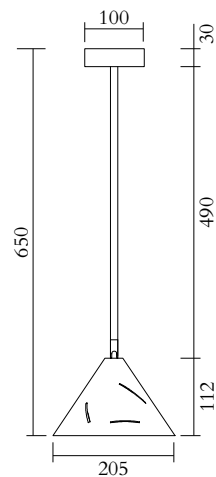

ATELIER ARETI

PRODUCT

Sliver 325
Pendant light / Cone down

MATERIALS AND COLOUR OPTIONS

Brushed brass; powder coated metal

VERSIONS

Brushed brass structure	325OL-P01-BR01
Black structure	325OL-P01-ME01
White structure	325OL-P01-ME02
Coloured metal structure	325OL-P01-ME03

TECHNICAL DETAILS

1 x G9 LED 5W max
110-230V
IP20
Light bulbs not included

NOTE

Flat ceiling attachment is available upon request

MADE IN

Germany

Sizes in mm. Flat attachments available under request. Variations in colour and size are available for some collections, please contact Areti for more details.