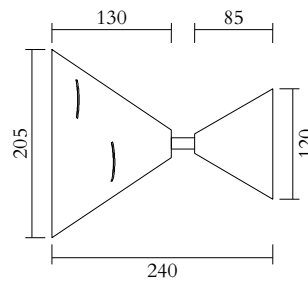

TECHNICAL DETAILS

1 x G9 LED 5W max
110-230V
IP20
Light bulbs not included

MADE IN

Germany

Sizes in mm. Flat attachments available under request. Variations in colour and size are available for some collections, please contact Areti for more details.