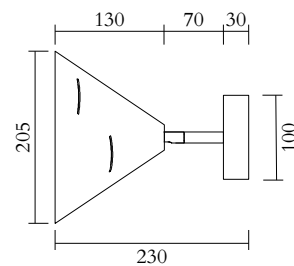

ATELIER ARETI

PRODUCT

Sliver 325
Wall light / Pill box with tube attachment

MATERIALS AND COLOUR OPTIONS

Brushed brass; powder coated metal

VERSIONS

Brushed brass structure	325OL-W01-BR01
Black structure	325OL-W01-ME01
White structure	325OL-W01-ME02
Coloured metal structure	325OL-W01-ME03

TECHNICAL DETAILS

1 x G9 LED 5W max
110-230V
IP20
Light bulbs not included

MADE IN

Germany

Sizes in mm. Flat attachments available under request. Variations in colour and size are available for some collections, please contact Areti for more details.