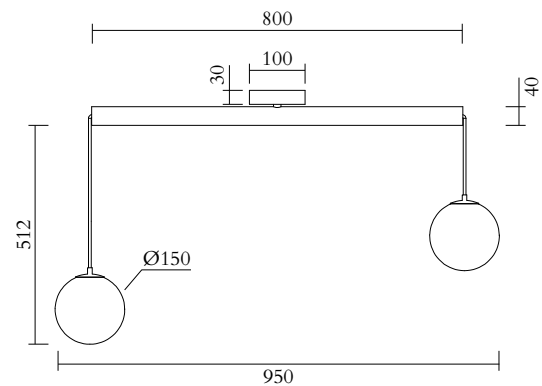

ATELIER ARETI

PRODUCT

Tube with globes 331
Ceiling light

MATERIALS AND COLOUR OPTIONS

Powder coated metal; white glass

VERSIONS

Black structure 331OL-C01-ME01
White structure 331OL-C01-ME02

TECHNICAL DETAILS

2 x G9 LED 5W max
110-230V
IP20
Light bulbs not included

NOTE

Flat ceiling attachment is available upon request

MADE IN

Germany

Sizes in mm. Flat attachments available under request. Variations in colour and size are available for some collections, please contact Areti for more details.