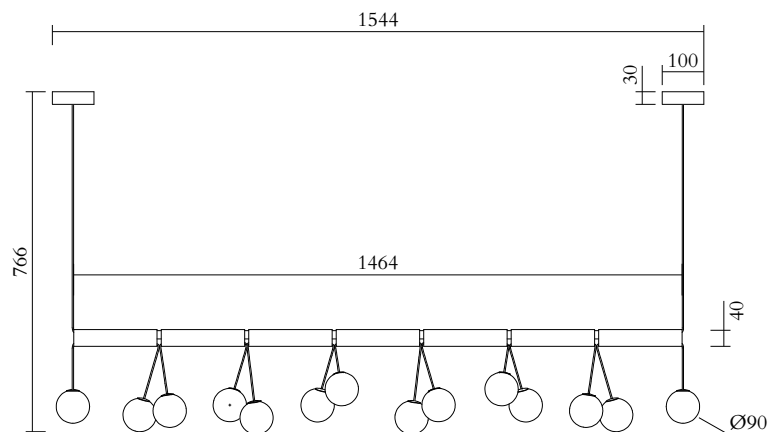

ATELIER ARETI

PRODUCT

Tube with globes 331
Pendant light / Long

MATERIALS AND COLOUR OPTIONS

Powder coated metal; white glass

VERSIONS

Black structure 331OL-P03-ME01
White structure 331OL-P03-ME02

TECHNICAL DETAILS

14 x G9 LED 5W max
110-230V
IP20
Light bulbs not included

NOTE

Flat ceiling attachment is available upon request

MADE IN

Germany

Sizes in mm. Flat attachments available under request. Variations in colour and size are available for some collections, please contact Areti for more details.

Our collections are hand made and made to order, small irregularities in shape or surface will occur, they are inherent to the hand made process and should not be seen as flaws. For detailed information on any products: contact@atelierareti.com