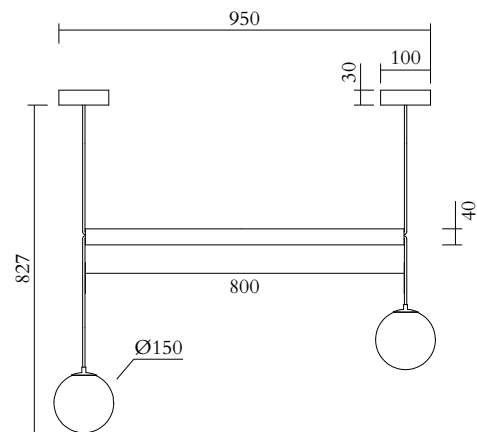

2 x E14 LED 5W max
110-230V
IP20
Light bulbs not included

NOTE

Flat ceiling attachment is available upon request

MADE IN

Germany

Sizes in mm. Flat attachments available under request. Variations in colour and size are available for some collections, please contact Areti for more details.