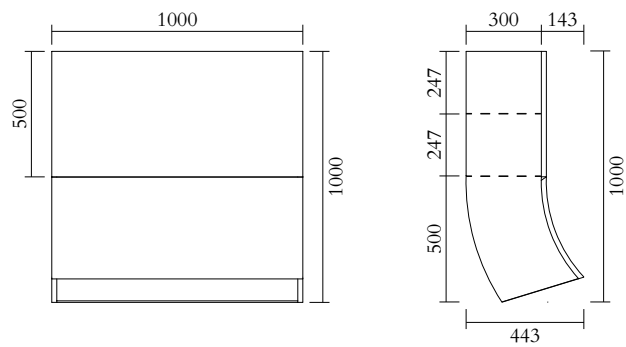

ATELIER ARETI

PRODUCT

Bent console 336
Console / Horizontal

MATERIALS AND COLOUR OPTIONS

Solid oiled oak

VERSIONS

Solid oiled oak 336OF-R02-WO01

MADE IN

Slovenia

Sizes in mm. Variations in colour and size are available for some collections, please contact Areti for more details.

Our collections are hand made and made to order, small irregularities in shape or surface will occur, they are inherent to the hand made process and should not be seen as flaws. For detailed information on any products: contact@atelierareti.com