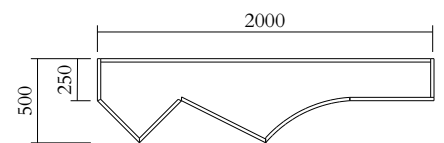

## MADE IN

Slovenia

Sizes in mm. Variations in colour and size are available for some collections, please contact Areti for more details.

Our collections are hand made and made to order, small irregularities in shape or surface will occur, they are inherent to the hand made process and should not be seen as flaws. For detailed information on any products: [contact@atelierareti.com](mailto:contact@atelierareti.com)