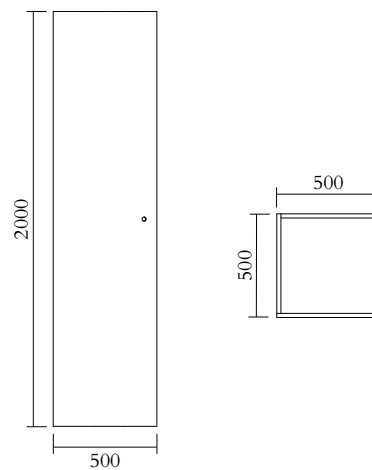

Slovenia

Sizes in mm. Variations in colour and size are available for some collections, please contact Areti for more details.

Our collections are hand made and made to order, small irregularities in shape or surface will occur, they are inherent to the hand made process and should not be seen as flaws. For detailed information on any products: contact@atelierareti.com