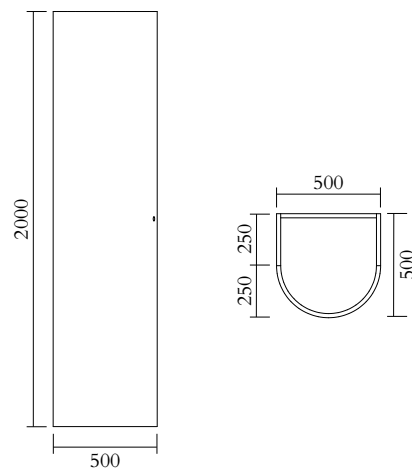

Slovenia

Sizes in mm. Variations in colour and size are available for some collections, please contact Areti for more details.

Our collections are hand made and made to order, small irregularities in shape or surface will occur, they are inherent to the hand made process and should not be seen as flaws. For detailed information on any products: contact@atelierareti.com