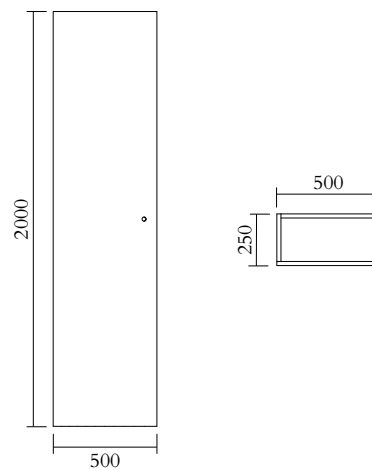

Slovenia

Sizes in mm. Variations in colour and size are available for some collections, please contact Areti for more details.

Our collections are hand made and made to order, small irregularities in shape or surface will occur, they are inherent to the hand made process and should not be seen as flaws. For detailed information on any products: contact@atelierareti.com