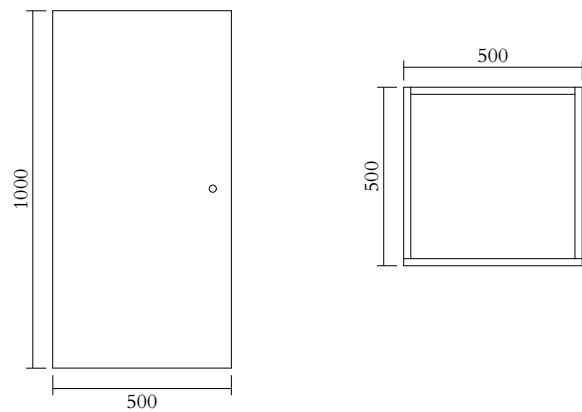

Slovenia

Sizes in mm. Variations in colour and size are available for some collections, please contact Areti for more details.

Our collections are hand made and made to order, small irregularities in shape or surface will occur, they are inherent to the hand made process and should not be seen as flaws. For detailed information on any products: contact@atelierareti.com