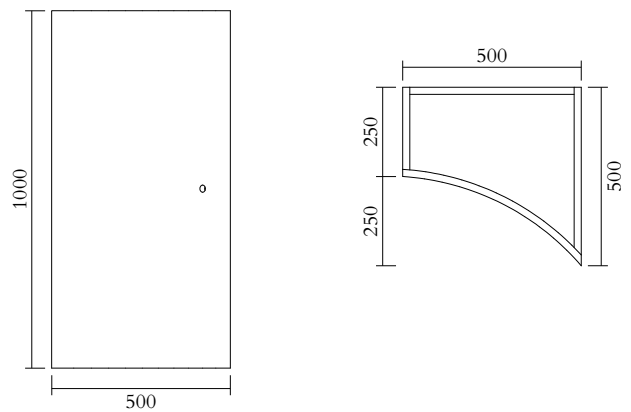

ATELIER ARETI

PRODUCT

Segments 352
Console / Medium version / Concave right

MATERIALS AND COLOUR OPTIONS

Solid oiled oak

VERSIONS

Solid oiled oak 352OF-R12-WO01

MADE IN

Slovenia

Sizes in mm. Variations in colour and size are available for some collections, please contact Areti for more details.

Our collections are hand made and made to order, small irregularities in shape or surface will occur, they are inherent to the hand made process and should not be seen as flaws. For detailed information on any products: contact@atelierareti.com