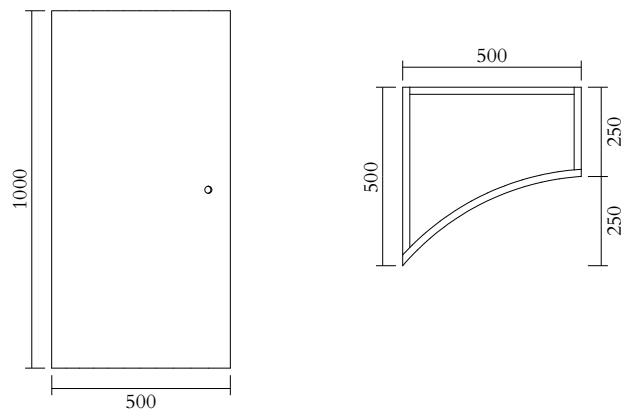

ATELIER ARETI

PRODUCT

Segments 352
Console / Medium version / Concave left

MATERIALS AND COLOUR OPTIONS

Solid oiled oak

VERSIONS

Solid oiled oak 352OF-R11-WO01

MADE IN

Slovenia

Sizes in mm. Variations in colour and size are available for some collections, please contact Areti for more details.

Our collections are hand made and made to order, small irregularities in shape or surface will occur, they are inherent to the hand made process and should not be seen as flaws. For detailed information on any products: contact@atelierareti.com