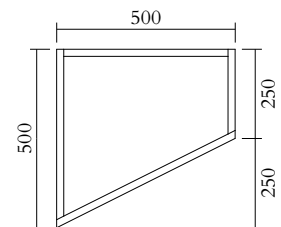

ATELIER ARETI

PRODUCT

Segments 352
Console / Medium version / Slanted left

MATERIALS AND COLOUR OPTIONS

Solid oiled oak

VERSIONS

Solid oiled oak 352OF-R15-WO01

MADE IN

Slovenia

Sizes in mm. Variations in colour and size are available for some collections, please contact Areti for more details.

Our collections are hand made and made to order, small irregularities in shape or surface will occur, they are inherent to the hand made process and should not be seen as flaws. For detailed information on any products: contact@atelierareti.com