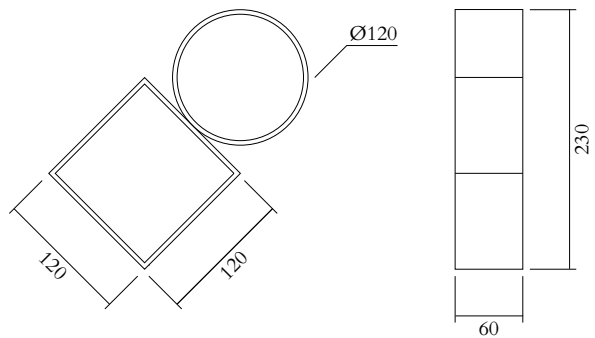

IP20

NOTE

Built in LED light source can be changed by Atelier Areti or a qualified workshop only

MADE IN

Germany

Sizes in mm. Flat attachments available under request. Variations in colour and size are available for some collections, please contact Areti for more details.