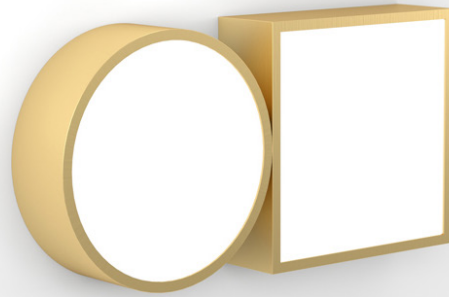

ATELIER ARETI

PRODUCT

Shapes 359
Wall light / Square + circle

MATERIALS AND COLOUR OPTIONS

Brushed brass; nickel; white acrylic

VERSIONS

Brushed brass structure; white acrylic panels

359OL-W01-BR01

Black structure; white acrylic panels

359OL-W01-NI01

TECHNICAL DETAILS

Built in LED

Input voltage EU: 230V

Input voltage US: 110V

Output voltage: 24V

2700K

IP20

NOTE

Built in LED light source can be changed by Atelier Areti or a qualified workshop only

MADE IN

Germany

Sizes in mm. Flat attachments available under request. Variations in colour and size are available for some collections, please contact Areti for more details.

Our collections are hand made and made to order, small irregularities in shape or surface will occur, they are inherent to the hand made process and should not be seen as flaws. For detailed information on any products: contact@atelierareti.com