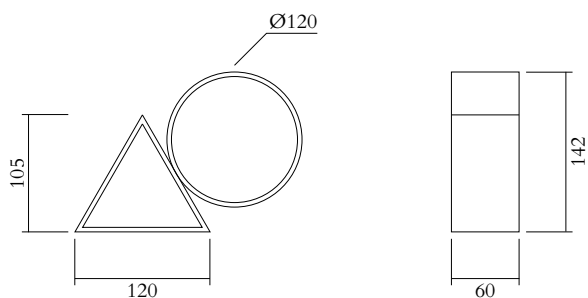

ATELIER ARETI

PRODUCT

Shapes 359
Wall light / Triangle + circle

MATERIALS AND COLOUR OPTIONS

Brushed brass; nickel; white acrylic

VERSIONS

Brushed brass structure; white acrylic panels

359OL-W02-BR01

Black structure; white acrylic panels

359OL-W02-NI01

TECHNICAL DETAILS

Built in LED

Input voltage EU: 230V

Input voltage US: 110V

Output voltage: 24V

2700K

IP20

NOTE

Built in LED light source can be changed by Atelier Areti or a qualified workshop only

MADE IN

Germany

Sizes in mm. Flat attachments available under request. Variations in colour and size are available for some collections, please contact Areti for more details.

Our collections are hand made and made to order, small irregularities in shape or surface will occur, they are inherent to the hand made process and should not be seen as flaws. For detailed information on any products: contact@atelierareti.com