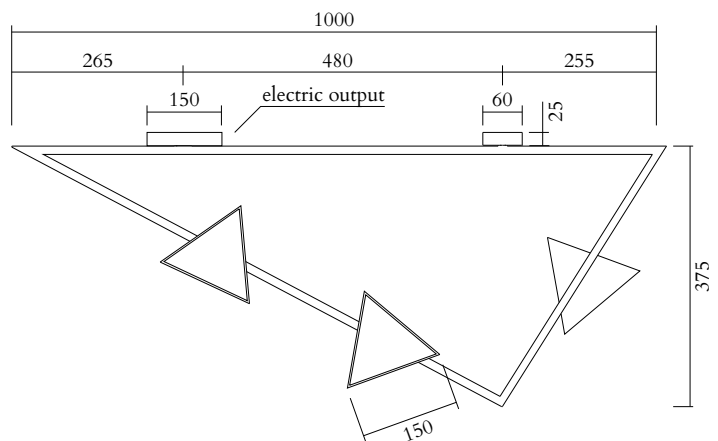

## MADE IN

Germany

Sizes in mm. Flat attachments available under request. Variations in colour and size are available for some collections, please contact Areti for more details.

Our collections are hand made and made to order, small irregularities in shape or surface will occur, they are inherent to the hand made process and should not be seen as flaws. For detailed information on any products: [contact@atelierareti.com](mailto:contact@atelierareti.com)