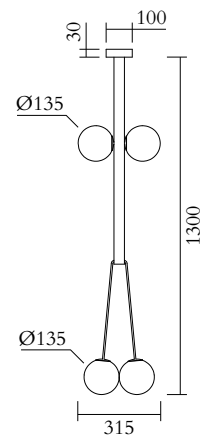

ATELIER ARETI

PRODUCT

Tube and Four Globes 421
Pendant light / Short

MATERIALS AND COLOUR OPTIONS

Powder coated metal; white glass

VERSIONS

Black structure 421OL-P01-ME01
White structure 421OL-P01-ME02

TECHNICAL DETAILS

4 x G9 LED 5W max
110-230V
IP20
Light bulbs not included

NOTE

Flat ceiling attachment is available upon request

MADE IN

Germany

Sizes in mm. Flat attachments available under request. Variations in colour and size are available for some collections, please contact Areti for more details.

ATELIER ARETI

PRODUCT

Tube and Four Globes 421
Pendant light / Long

MATERIALS AND COLOUR OPTIONS

Powder coated metal; white glass

VERSIONS

Black structure 421OL-P02-ME01
White structure 421OL-P02-ME02

TECHNICAL DETAILS