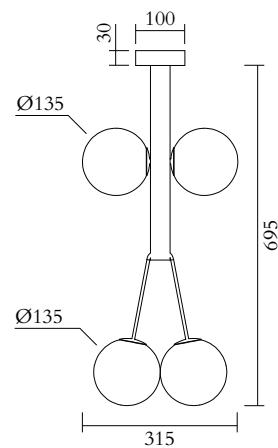

ATELIER ARETI

PRODUCT

Tube and Four Globes 421
Pendant light / Short

MATERIALS AND COLOUR OPTIONS

Powder coated metal; white glass

VERSIONS

Black structure 421OL-P01-ME01
White structure 421OL-P01-ME02

TECHNICAL DETAILS

4 x G9 LED 5W max
110-230V
IP20
Light bulbs not included

NOTE

Flat ceiling attachment is available upon request

MADE IN

Germany

Sizes in mm. Flat attachments available under request. Variations in colour and size are available for some collections, please contact Areti for more details.

ATELIER ARETI

PRODUCT

Tube and Four Globes 421
Pendant light / Long

MATERIALS AND COLOUR OPTIONS

Powder coated metal; white glass

VERSIONS

Black structure 421OL-P02-ME01
White structure 421OL-P02-ME02

TECHNICAL DETAILS