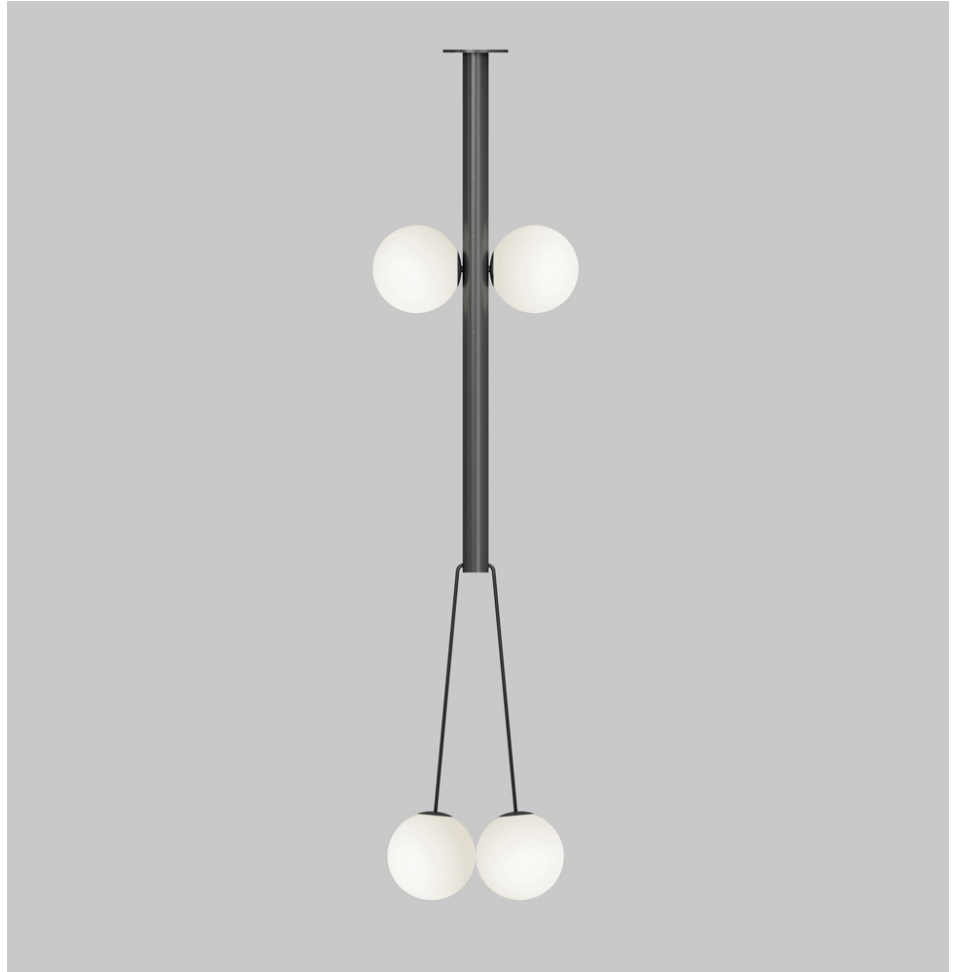

ATELIER ARETI

PRODUCT

Tube and Four Globes 421
Pendant light / Short

MATERIALS AND COLOUR OPTIONS

Powder coated metal; white glass

VERSIONS

Black structure 421OL-P01-ME01
White structure 421OL-P01-ME02

TECHNICAL DETAILS

4 x G9 LED 5W max
110-230V
IP20
Light bulbs not included

NOTE

Flat ceiling attachment is available upon request

MADE IN

Germany

Sizes in mm. Flat attachments available under request. Variations in colour and size are available for some collections, please contact Areti for more details.

ATELIER ARETI

PRODUCT

Tube and Four Globes 421
Pendant light / Long

MATERIALS AND COLOUR OPTIONS

Powder coated metal; white glass

VERSIONS

Black structure 421OL-P02-ME01
White structure 421OL-P02-ME02

TECHNICAL DETAILS