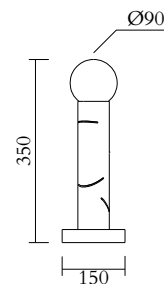

## TECHNICAL DETAILS

Globe Ø90: 1 x G9 LED 5W max  
Built in LED tube  
Input voltage EU: 230V  
Input voltage US: 110V  
Output voltage: 24V  
2700K  
IP20

## WEIGHT

2 kg

## CABLE LENGTH

1,50 m

## MADE IN

Germany

Sizes in mm. Flat attachments available under request. Variations in colour and size are available for some collections, please contact Areti for more details.

Our collections are hand made and made to order, small irregularities in shape or surface will occur, they are inherent to the hand made process and should not be seen as flaws. For detailed information on any products: [contact@atelierareti.com](mailto:contact@atelierareti.com)