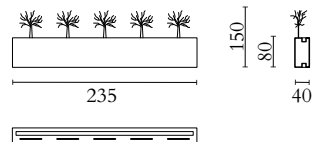

## TECHNICAL DETAILS

Built in LED  
110-230V  
IP20

MADE IN  
Germany

Sizes in mm. Flat attachments available on request. Variations in colour and size are available for some collections, please contact Areti for more details.