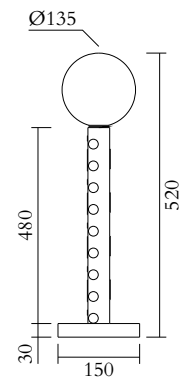

ATELIER ARETI

PRODUCT

Linetype 474
Desk light / Dots + dashes + slashes + dots and dashes
on quadruple tube

MATERIALS AND COLOUR OPTIONS

Brushed brass; white acrylic; white glass

VERSIONS

Brass structure; white acrylic 474OL-D03-BR01

TECHNICAL DETAILS

Globe Ø135: 1 x G9 LED 5W max

Built in LED tube

Input voltage EU: 230V

Input voltage US: 110V

Output voltage: 24V

2700K

IP20

CABLE LENGTH

1,50 m

NOTE

Built in LED light source can be changed by Atelier
Areti or a qualified workshop only

MADE IN

Germany

Sizes in mm. Flat attachments available under request. Variations in colour and size are available for some collections, please contact Areti for more details.

Our collections are hand made and made to order, small irregularities in shape or surface will occur, they are inherent to the hand made process and should not be seen as flaws. For detailed information on any products: contact@atelierareti.com