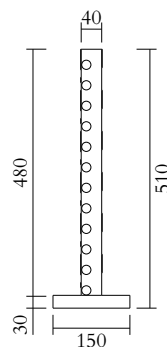

ATELIER ARETI

PRODUCT

Linetype 474

Desk light / Dots + dashes + slashes + dots and dashes
on quadruple tube

MATERIALS AND COLOUR OPTIONS

Brushed brass; white acrylic

VERSIONS

Brass structure; white acrylic 474OL-D02-BR01

TECHNICAL DETAILS

Built in LED tube

Input voltage EU: 230V

Input voltage US: 110V

Output voltage: 24V

2700K

IP20

CABLE LENGTH

1,50 m

NOTE

Built in LED light source can be changed by Atelier
Areti or a qualified workshop only

MADE IN

Germany

Sizes in mm. Flat attachments available under request. Variations in colour and size are available for some collections, please contact Areti for more details.

Our collections are hand made and made to order, small irregularities in shape or surface will occur, they are inherent to the hand made process and should not be seen as flaws. For detailed information on any products: contact@atelierareti.com