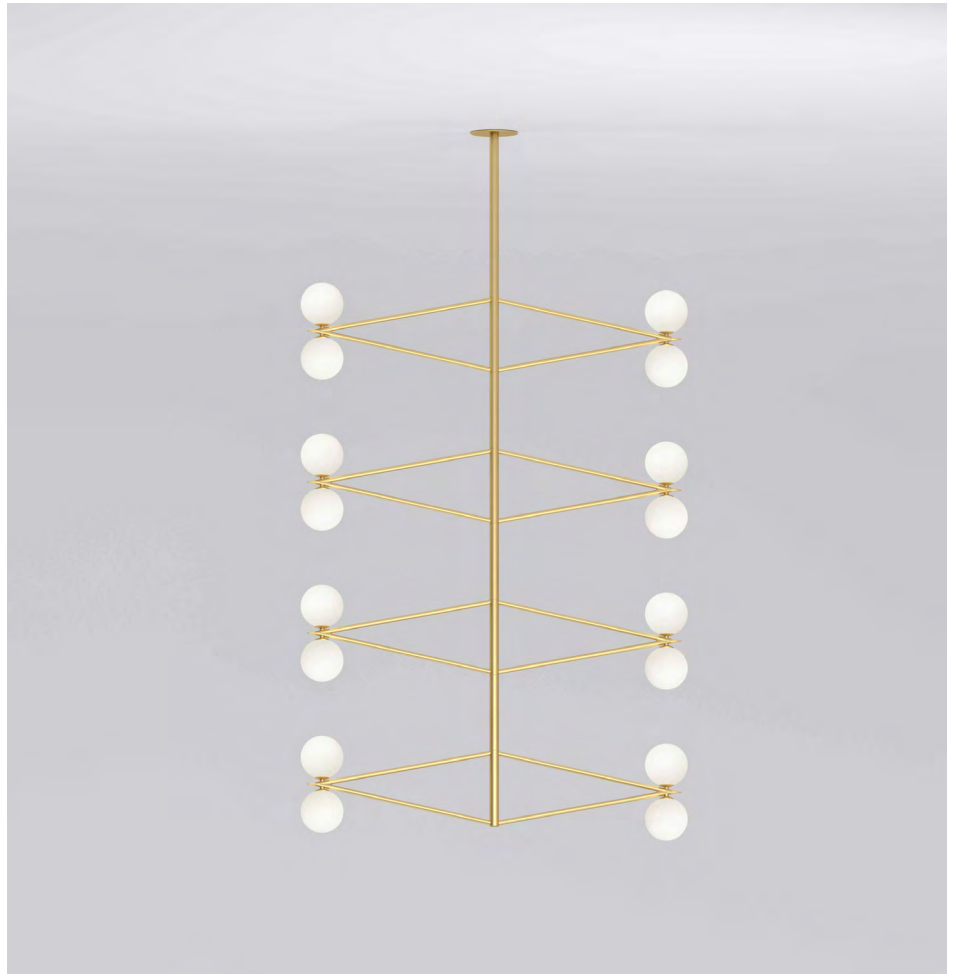

ATELIER ARETI

PRODUCT

Dreiecksrotation 476
Pendant light

MATERIALS AND COLOUR OPTIONS

Brushed brass; white glass

VERSIONS

Brushed brass structure 476OL-P03-BR01

TECHNICAL DETAILS

16 x G9 LED 5W max

110-230V

IP20

Light bulbs not included

NOTE

Flat ceiling attachment is available upon request

MADE IN

Germany

Sizes in mm. Flat attachments available under request. Variations in colour and size are available for some collections, please contact Areti for more details.

Our collections are hand made and made to order, small irregularities in shape or surface will occur, they are inherent to the hand made process and should not be seen as flaws. For detailed information on any products: contact@atelierareti.com