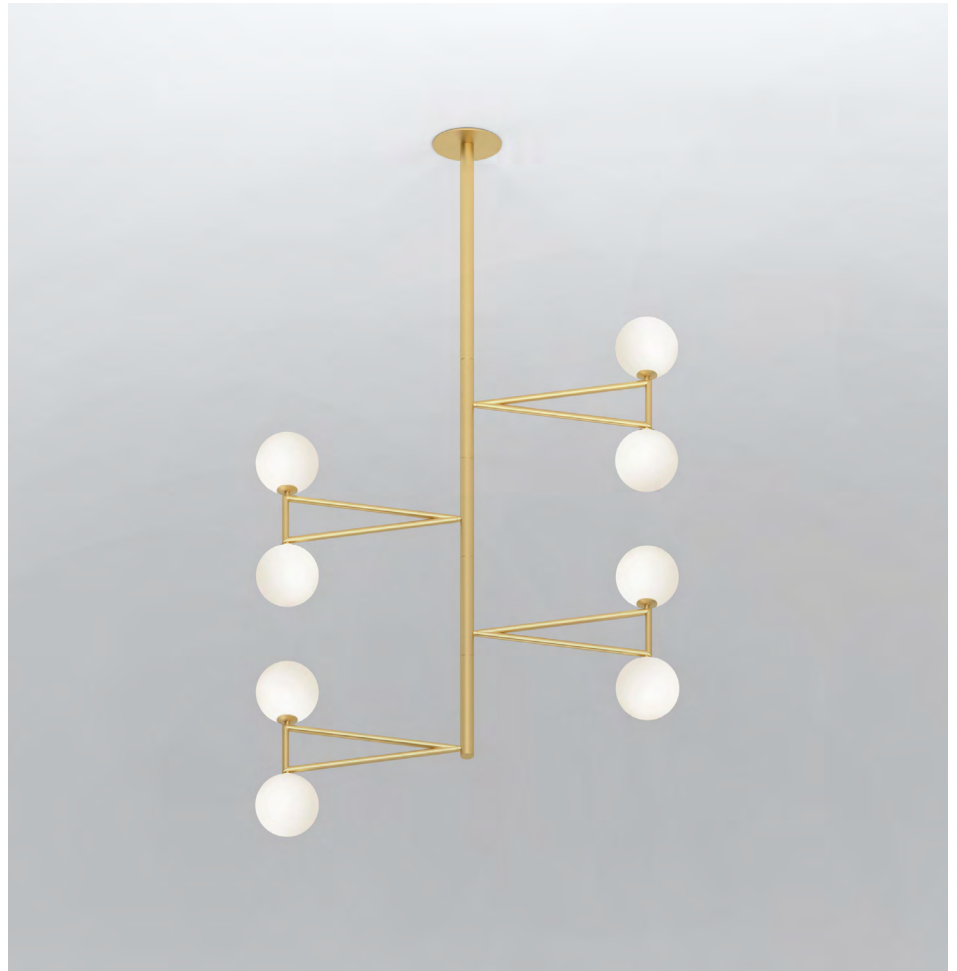

ATELIER ARETI

PRODUCT

Dreiecksrotation 476
Pendant light

MATERIALS AND COLOUR OPTIONS

Brushed brass; white glass

VERSIONS

Brushed brass structure 476OL-P04-BR01

TECHNICAL DETAILS

8 x G9 LED 5W max

110-230V

IP20

Light bulbs not included

NOTE

Flat ceiling attachment is available upon request

MADE IN

Germany

Sizes in mm. Flat attachments available under request. Variations in colour and size are available for some collections, please contact Areti for more details.

Our collections are hand made and made to order, small irregularities in shape or surface will occur, they are inherent to the hand made process and should not be seen as flaws. For detailed information on any products: contact@atelierareti.com