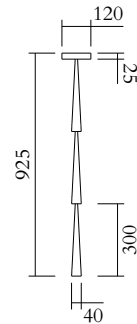

## MADE IN

Germany

Sizes in mm. Flat attachments available under request. Variations in colour and size are available for some collections, please contact Areti for more details.

Our collections are hand made and made to order, small irregularities in shape or surface will occur, they are inherent to the hand made process and should not be seen as flaws. For detailed information on any products: [contact@atelierareti.com](mailto:contact@atelierareti.com)