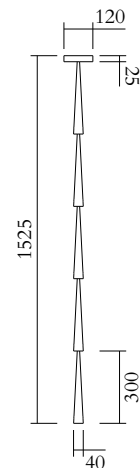

ATELIER ARETI

PRODUCT

Repetition 487
Pendant light / 5 elements

MATERIALS AND COLOUR OPTIONS

Brushed brass; white acrylic

VERSIONS

Brushed brass structure; white acrylic tubes
487OL-P04-BR01

TECHNICAL DETAILS

Built in LED
Input voltage EU: 230V
Input voltage US: 110V
Output voltage: 24V
2700K
IP20

NOTE

Built in LED light source can be changed by Atelier Areti or a qualified workshop only

MADE IN

Germany

Sizes in mm. Flat attachments available under request. Variations in colour and size are available for some collections, please contact Areti for more details.

Our collections are hand made and made to order, small irregularities in shape or surface will occur, they are inherent to the hand made process and should not be seen as flaws. For detailed information on any products: contact@atelierareti.com