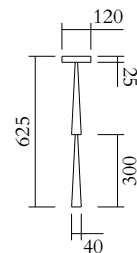

## MADE IN

Germany

Sizes in mm. Flat attachments available under request. Variations in colour and size are available for some collections, please contact Areti for more details.

Our collections are hand made and made to order, small irregularities in shape or surface will occur, they are inherent to the hand made process and should not be seen as flaws. For detailed information on any products: [contact@atelierareti.com](mailto:contact@atelierareti.com)