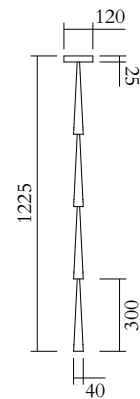

## MADE IN

Germany

Sizes in mm. Flat attachments available under request. Variations in colour and size are available for some collections, please contact Areti for more details.

Our collections are hand made and made to order, small irregularities in shape or surface will occur, they are inherent to the hand made process and should not be seen as flaws. For detailed information on any products: [contact@atelierareti.com](mailto:contact@atelierareti.com)