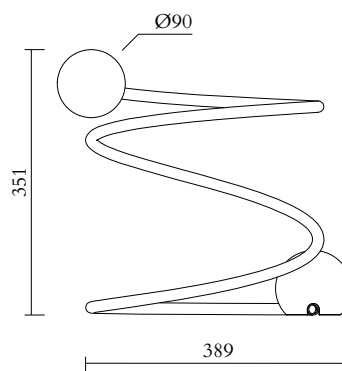

TECHNICAL DETAILS

G9 LED 5W max
110-230V
IP20
Light bulb not included

CABLE LENGTH

1,50 m

MADE IN

Germany

Sizes in mm. Flat attachments available on request. Variations in colour and size are available for some collections, please contact Areti for more details.