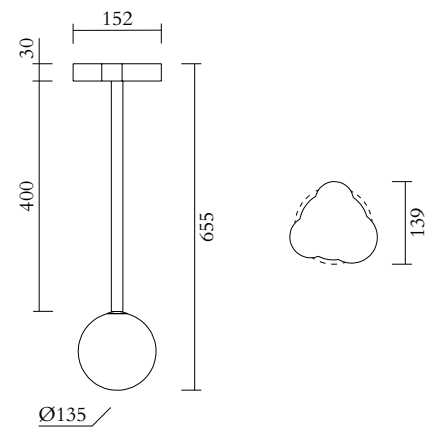

MADE IN

Germany