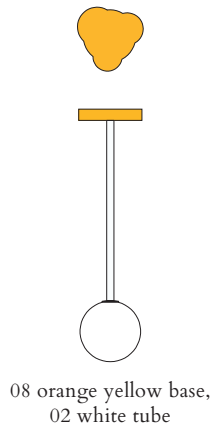

ATELIER ARETI

COLOUR CONCEPT B

White + one colour

553OL-P03-M0B