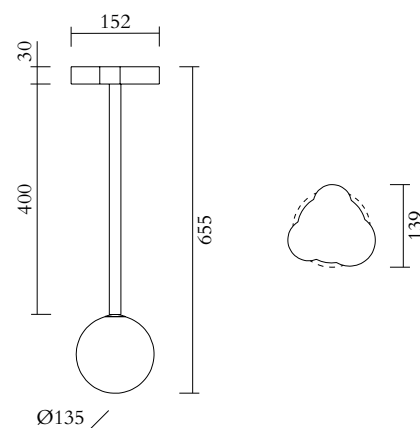

MADE IN

Germany