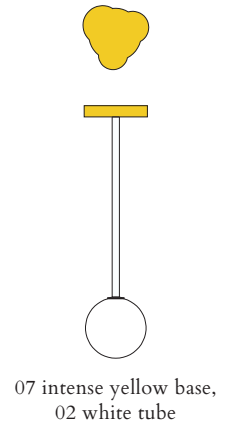

ATELIER ARETI

COLOUR CONCEPT B

White + one colour

553OL-P03-M0B