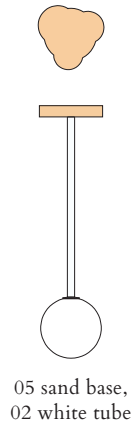

ATELIER ARETI

COLOUR CONCEPT B

White + one colour

553OL-P03-M0B