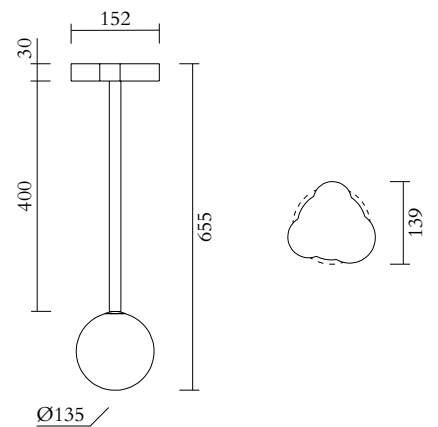

MADE IN

Germany