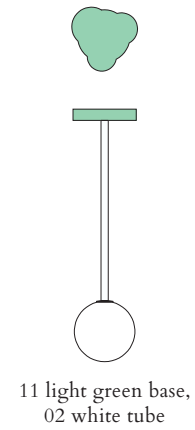

ATELIER ARETI

COLOUR CONCEPT B

White + one colour

553OL-P03-M0B