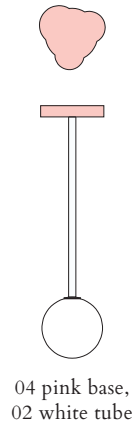

ATELIER ARETI

COLOUR CONCEPT B

White + one colour

553OL-P03-M0B