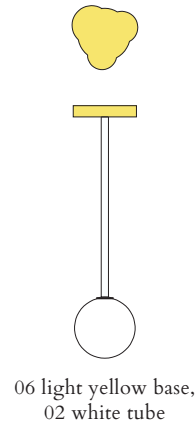

ATELIER ARETI

COLOUR CONCEPT B

White + one colour

553OL-P03-M0B