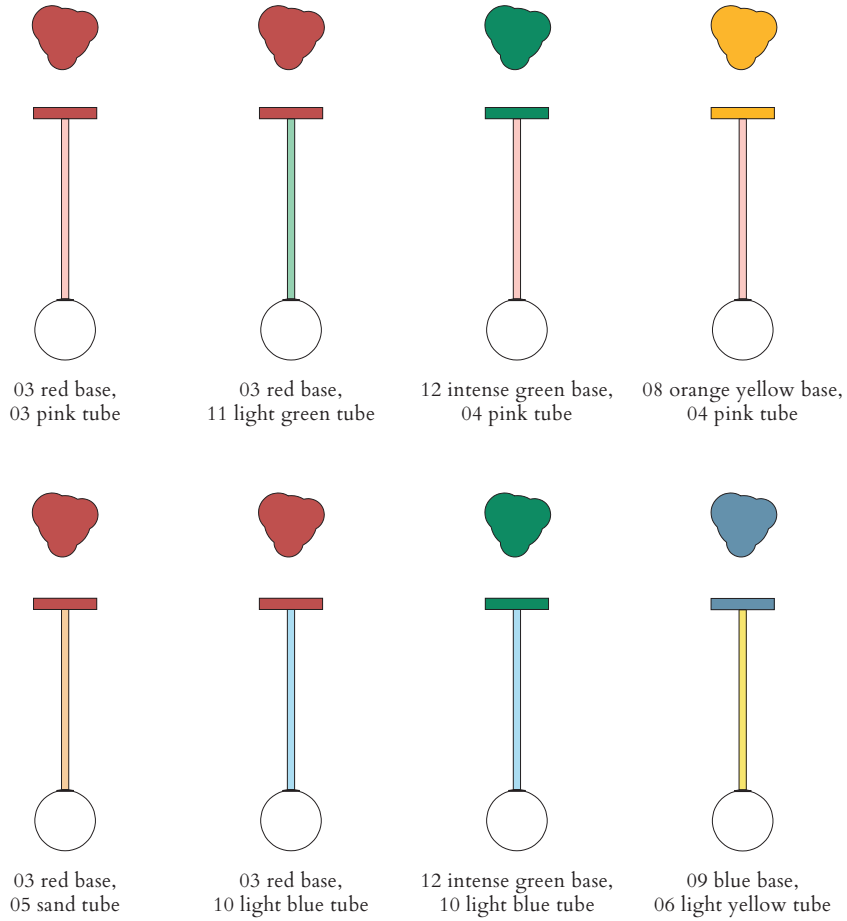

ATELIER ARETI

COLOUR CONCEPT D

White + two colours

553OL-P03-M0D