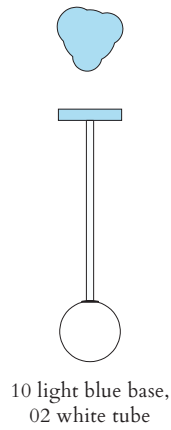

ATELIER ARETI

COLOUR CONCEPT B

White + one colour

553OL-P03-M0B