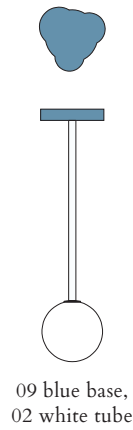

ATELIER ARETI

COLOUR CONCEPT B

White + one colour

553OL-P03-M0B