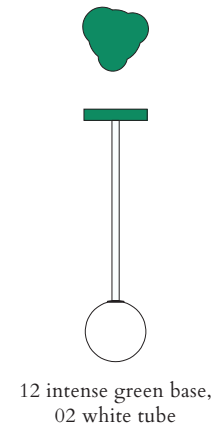

ATELIER ARETI

COLOUR CONCEPT B

White + one colour

553OL-P03-M0B