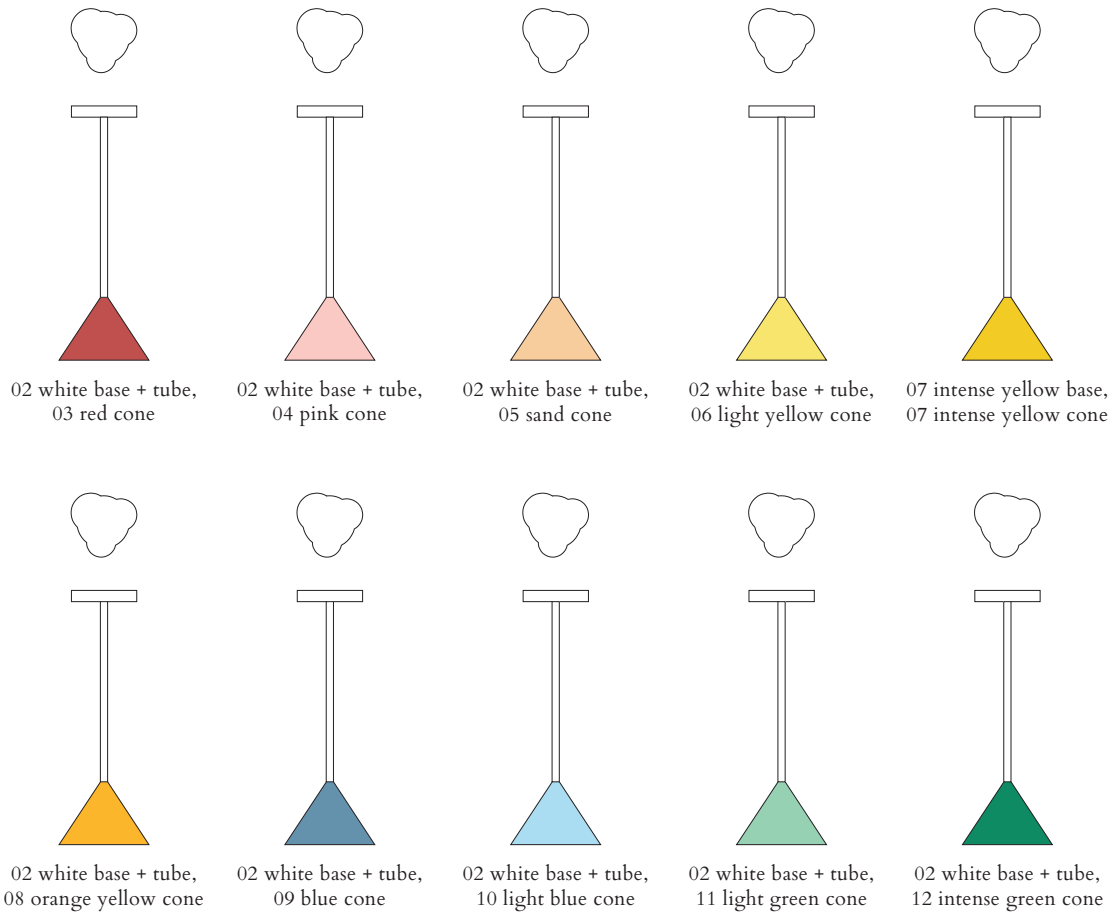

ATELIER ARETI

COLOUR CONCEPT B

White + one colour

553OL-P06-M0B