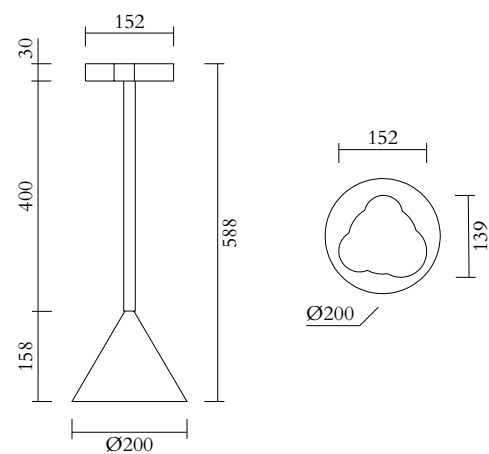

MADE IN

Germany