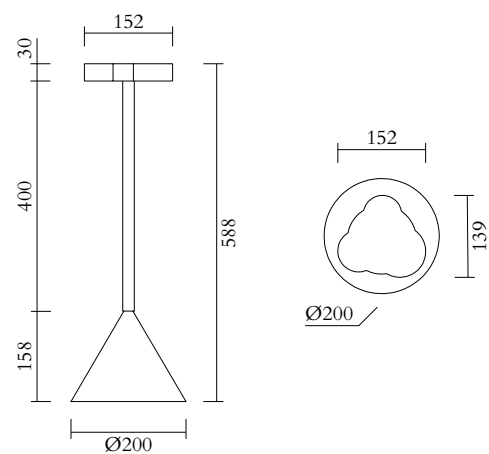

VERSIONS

Refer to the next page

TECHNICAL DETAILS

1 x E27 LED 10W max
110-230V
IP20
Light bulb not included

MADE IN

Germany

ATELIER ARETI

03 red base,
04 pink tube,
02 white cone