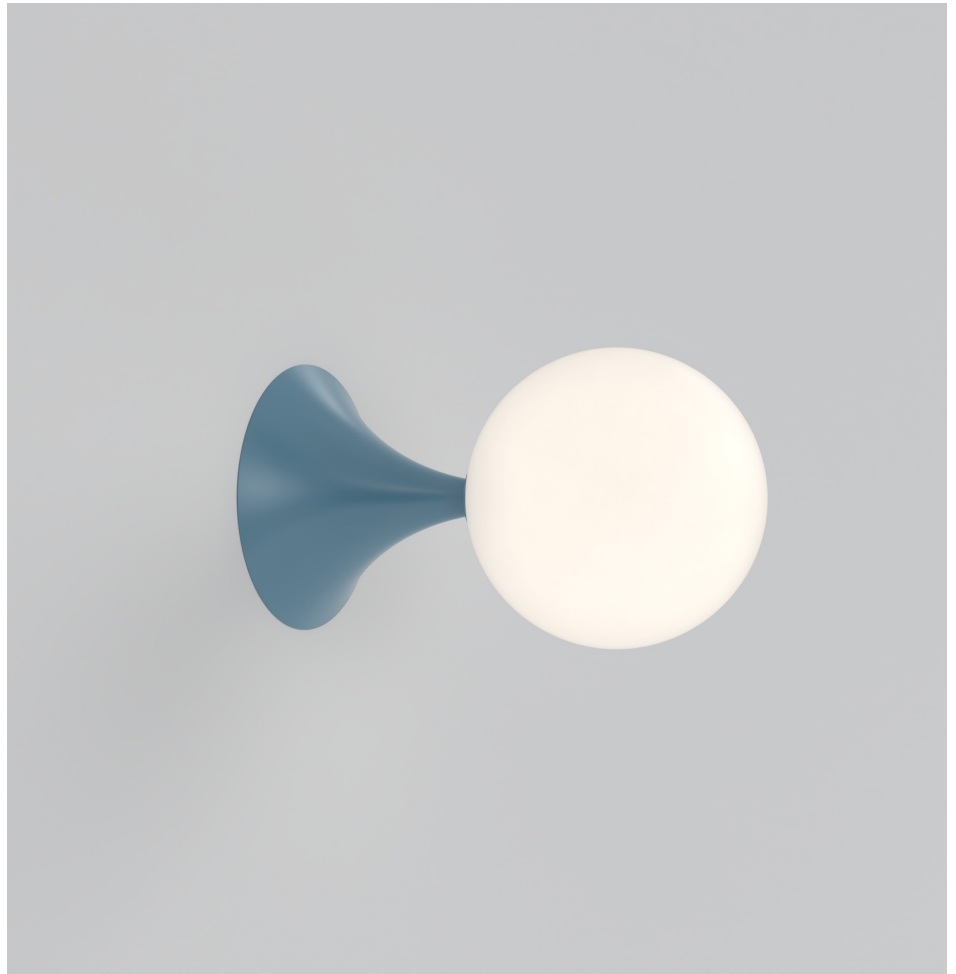

ATELIER ARETI

COLOUR CONCEPT A Monochrome

- 01 Black
- 02 White
- 03 Red
- 04 Pink
- 05 Sand
- 06 Light yellow
- 07 Intense yellow
- 08 Orange yellow
- 09 Blue
- 10 Light blue
- 11 Light green
- 12 Intense green

Colour Concept A - 559OL-W01-M0A