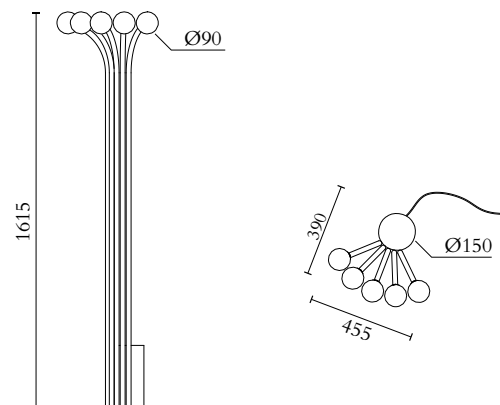

## TECHNICAL DETAILS

5 x G9 LED 5W max  
110-230V  
IP20  
Light bulbs not included

## CABLE LENGTH

2,00 m

## MADE IN

Germany

Sizes in mm. Flat attachments available on request. Variations in colour and size are available for some collections, please contact Areti for more details.

Our collections are hand made and made to order, small irregularities in shape or surface will occur, they are inherent to the hand made process and should not be seen as flaws. For detailed information on any products: [contact@atelierareti.com](mailto:contact@atelierareti.com)