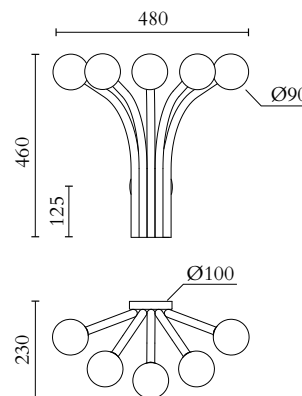

TECHNICAL DETAILS

3 x G9 LED 5W max
110-230V
IP20
Light bulbs not included

MADE IN

Germany

Sizes in mm. Flat attachments available on request. Variations in colour and size are available for some collections, please contact Areti for more details.

ATELIER ARETI

PRODUCT

Fan 565
Wall / 5 globes

MATERIALS AND COLOUR OPTIONS

Brushed brass; nickel; white glass

VERSIONS

Brushed brass structure	565OL-W02-BR01
Nickel structure	565OL-W02-NI01
Black structure	565OL-W02-ME01
White structure	565OL-W02-ME02
Coloured structure	565OL-W02-ME03

TECHNICAL DETAILS

5 x G9 LED 5W max
110-230V
IP20
Light bulbs not included

MADE IN

Germany

Sizes in mm. Flat attachments available on request. Variations in colour and size are available for some collections, please contact Areti for more details.