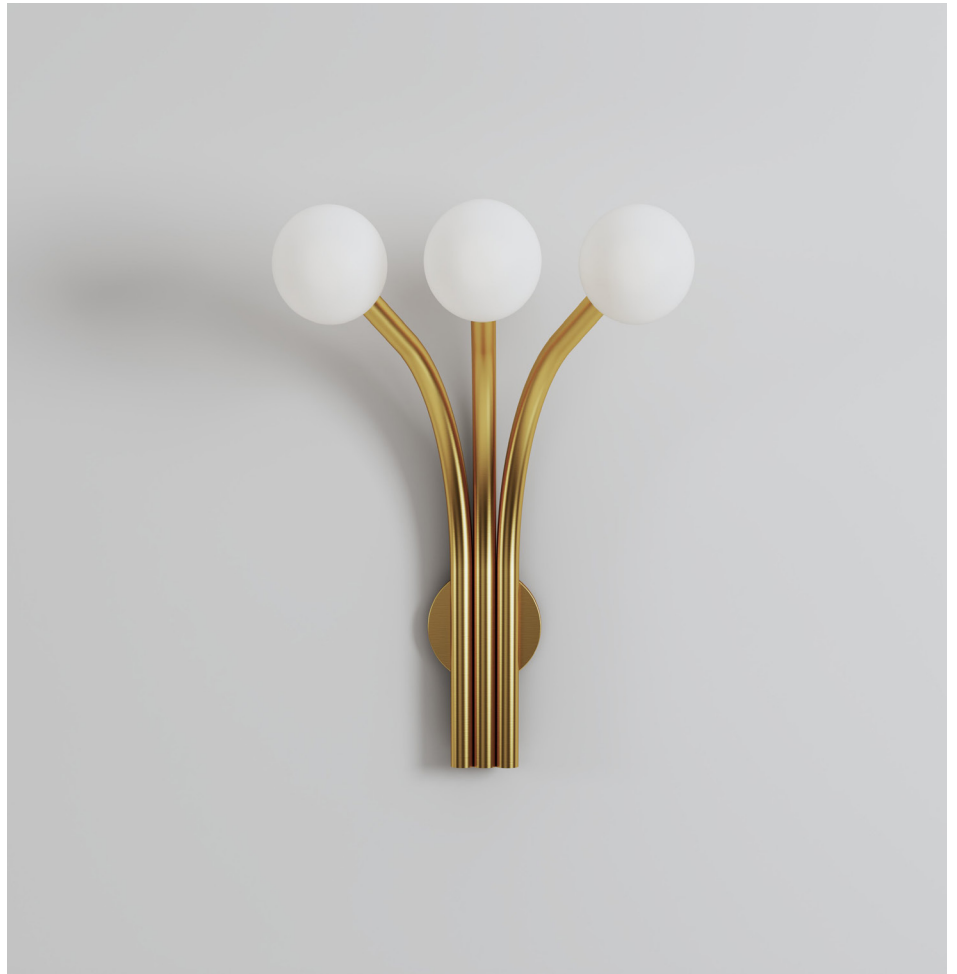

ATELIER ARETI

PRODUCT

Fan 565
Wall / 3 globes

MATERIALS AND COLOUR OPTIONS

Brushed brass; nickel; white glass

VERSIONS

Brushed brass structure	565OL-W01-BR01
Nickel structure	565OL-W01-NI01
Black structure	565OL-W01-ME01
White structure	565OL-W01-ME02
Coloured structure	565OL-W01-ME03

TECHNICAL DETAILS

3 x G9 LED 5W max
110-230V
IP20
Light bulbs not included

MADE IN

Germany

Sizes in mm. Flat attachments available on request. Variations in colour and size are available for some collections, please contact Areti for more details.

ATELIER ARETI

PRODUCT

Fan 565
Wall / 5 globes

MATERIALS AND COLOUR OPTIONS

Brushed brass; nickel; white glass

VERSIONS

Brushed brass structure	565OL-W02-BR01
Nickel structure	565OL-W02-NI01
Black structure	565OL-W02-ME01
White structure	565OL-W02-ME02
Coloured structure	565OL-W02-ME03

ATELIER ARETI

01
Black

02
White

03
Red

04
Pink

05
Sand

06
Light yellow

07
Intense yellow