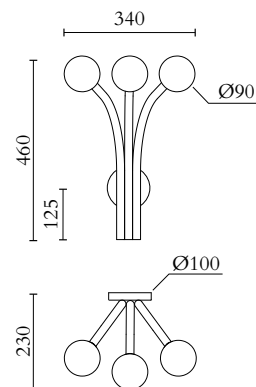

ATELIER ARETI

PRODUCT

Fan 565
Wall / 3 globes

MATERIALS AND COLOUR OPTIONS

Brushed brass; nickel; white glass

VERSIONS

Brushed brass structure	565OL-W01-BR01
Nickel structure	565OL-W01-NI01
Black structure	565OL-W01-ME01
White structure	565OL-W01-ME02
Coloured structure	565OL-W01-ME03

TECHNICAL DETAILS

3 x G9 LED 5W max
110-230V
IP20
Light bulbs not included

MADE IN

Germany

Sizes in mm. Flat attachments available on request. Variations in colour and size are available for some collections, please contact Areti for more details.

TECHNICAL DETAILS

5 x G9 LED 5W max
110-230V
IP20
Light bulbs not included

MADE IN

Germany

Sizes in mm. Flat attachments available on request. Variations in colour and size are available for some collections, please contact Areti for more details.