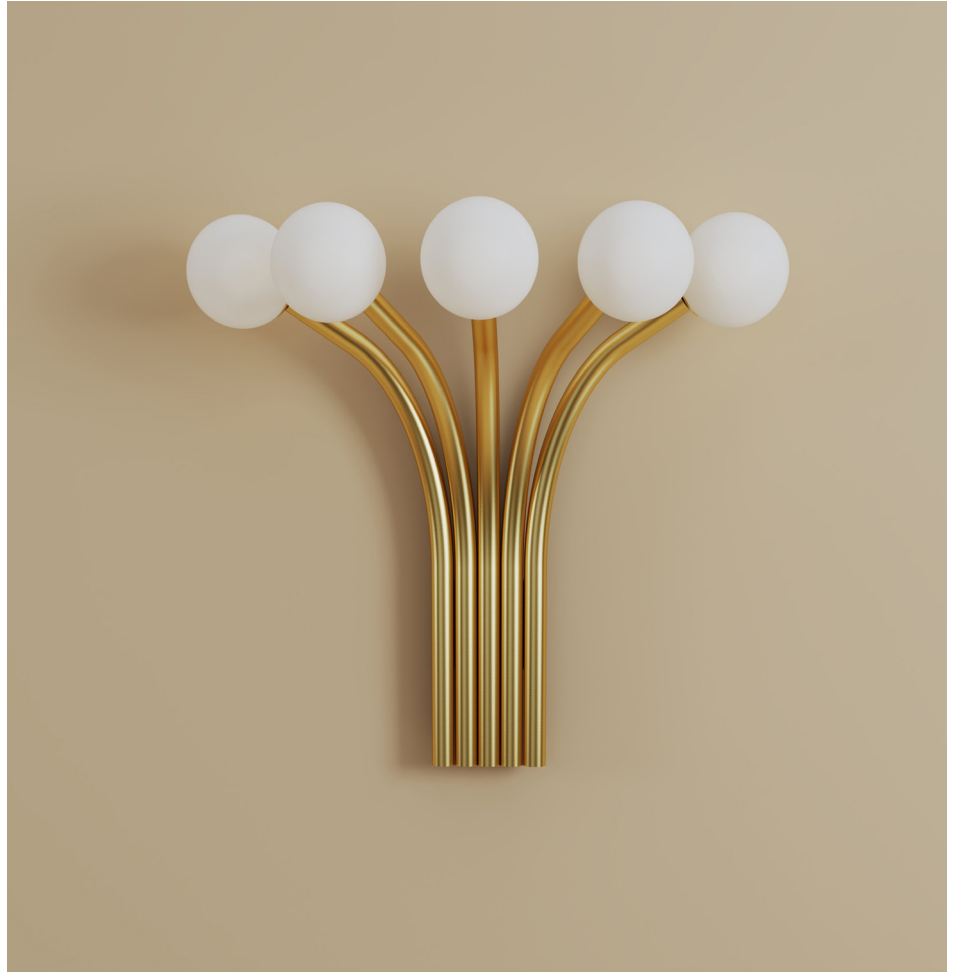

ATELIER ARETI

PRODUCT

Fan 565
Wall / 5 globes

MATERIALS AND COLOUR OPTIONS

Brushed brass; nickel; white glass

VERSIONS

Brushed brass structure	565OL-W02-BR01
Nickel structure	565OL-W02-NI01
Black structure	565OL-W02-ME01
White structure	565OL-W02-ME02
Coloured structure	565OL-W02-ME03

TECHNICAL DETAILS

5 x G9 LED 5W max
110-230V
IP20
Light bulbs not included

MADE IN

Germany

Sizes in mm. Flat attachments available on request. Variations in colour and size are available for some collections, please contact Areti for more details.

Our collections are hand made and made to order, small irregularities in shape or surface will occur, they are inherent to the hand made process and should not be seen as flaws. For detailed information on any products: contact@atelierareti.com