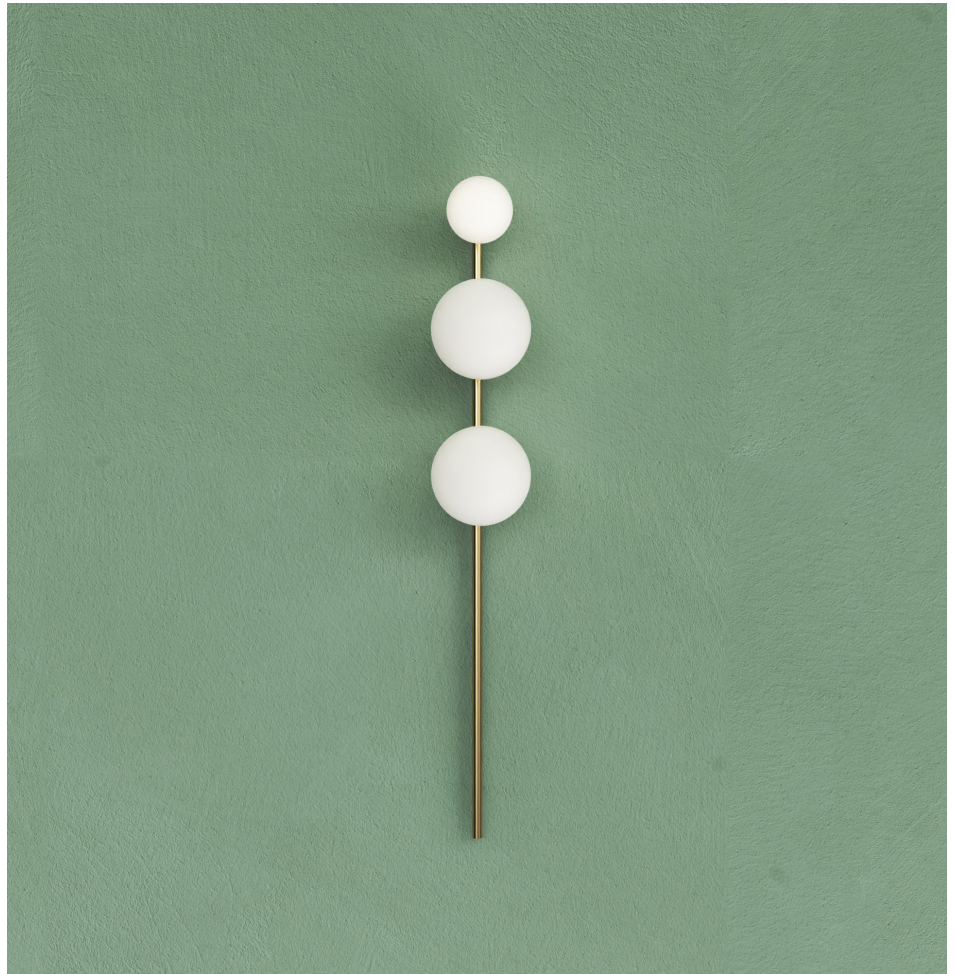

ATELIER ARETI

PRODUCT

Hyazinte 573
Wall light

MATERIALS AND COLOUR OPTIONS

Brushed brass or nickel, White glass

VERSIONS

Brushed brass 573OL-W01-BR01

Brushed nickel 573OL-W01-BR01

TECHNICAL DETAILS

3 x G9 LED max 4W

110-230V

IP20

Light bulbs not included

MADE IN

Germany

Sizes in mm. Flat attachments available on request. Variations in colour and size are available for some collections, please contact Areti for more details.

ATELIER ARETI

PRODUCT

Hyazinte 573
Wall light

MATERIALS AND COLOUR OPTIONS

Brushed brass or nickel, White glass

VERSIONS

Brushed brass 573OL-W02-BR01

Brushed nickel 573OL-W02-BR01