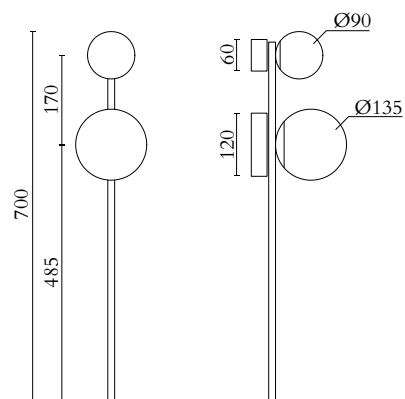

TECHNICAL DETAILS

3 x G9 LED max 4W

110-230V

IP20

Light bulbs not included

MADE IN

Germany

Sizes in mm. Flat attachments available on request. Variations in colour and size are available for some collections, please contact Areti for more details.

TECHNICAL DETAILS

2 x G9 LED max 4W

110-230V

IP20

Light bulbs not included

MADE IN

Germany

Sizes in mm. Flat attachments available on request. Variations in colour and size are available for some collections, please contact Areti for more details.