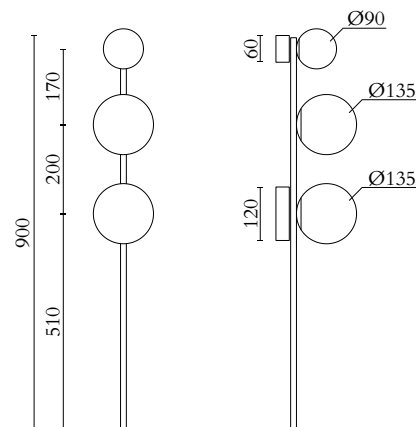

TECHNICAL DETAILS

3 x G9 LED max 4W

110-230V

IP20

Light bulbs not included

MADE IN

Germany

Sizes in mm. Flat attachments available on request. Variations in colour and size are available for some collections, please contact Areti for more details.

TECHNICAL DETAILS

2 x G9 LED max 4W

110-230V

IP20

Light bulbs not included

MADE IN

Germany

Sizes in mm. Flat attachments available on request. Variations in colour and size are available for some collections, please contact Areti for more details.