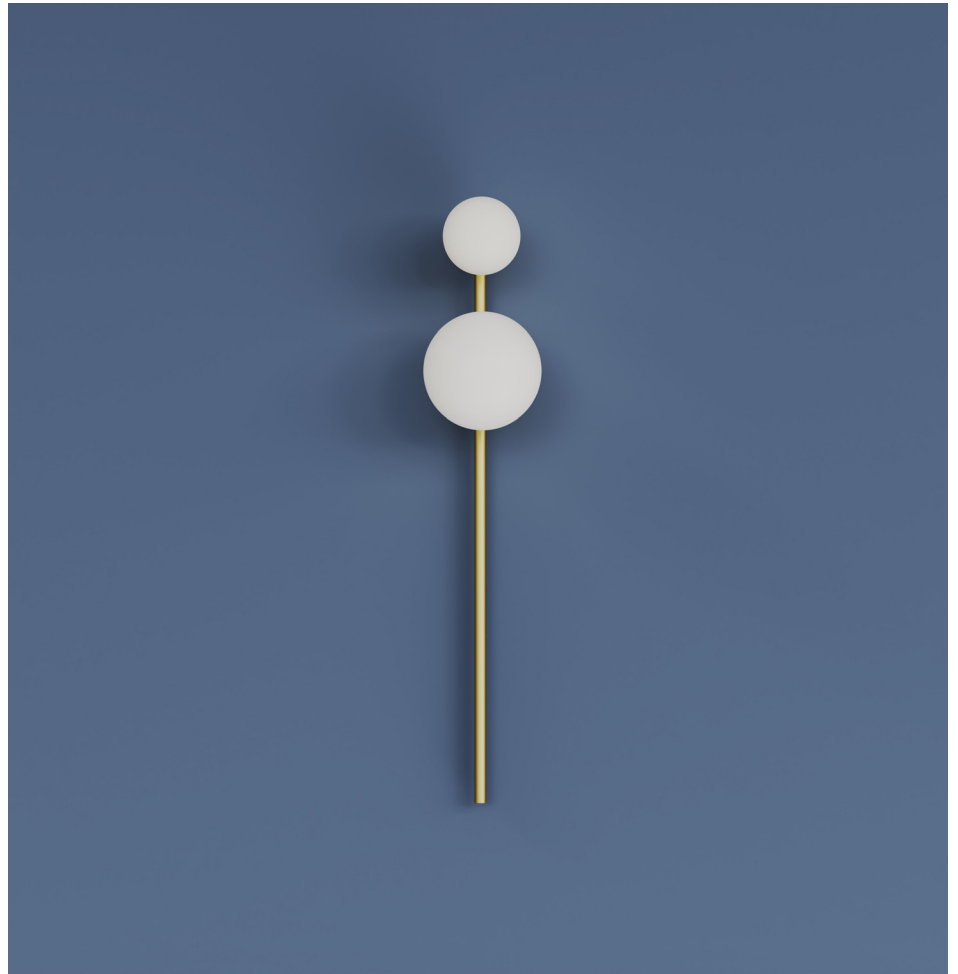

ATELIER ARETI

PRODUCT

Hyazinte 573
Wall light

MATERIALS AND COLOUR OPTIONS

Brushed brass or nickel, White glass

VERSIONS

Brushed brass 573OL-W01-BR01

Brushed nickel 573OL-W01-BR01

ATELIER ARETI

PRODUCT

Hyazinte 573
Wall light

MATERIALS AND COLOUR OPTIONS

Brushed brass or nickel, White glass

VERSIONS

Brushed brass 573OL-W02-BR01

Brushed nickel 573OL-W02-BR01

TECHNICAL DETAILS

2 x G9 LED max 4W

110-230V

IP20

Light bulbs not included

MADE IN

Germany

Sizes in mm. Flat attachments available on request. Variations in colour and size are available for some collections, please contact Areti for more details.