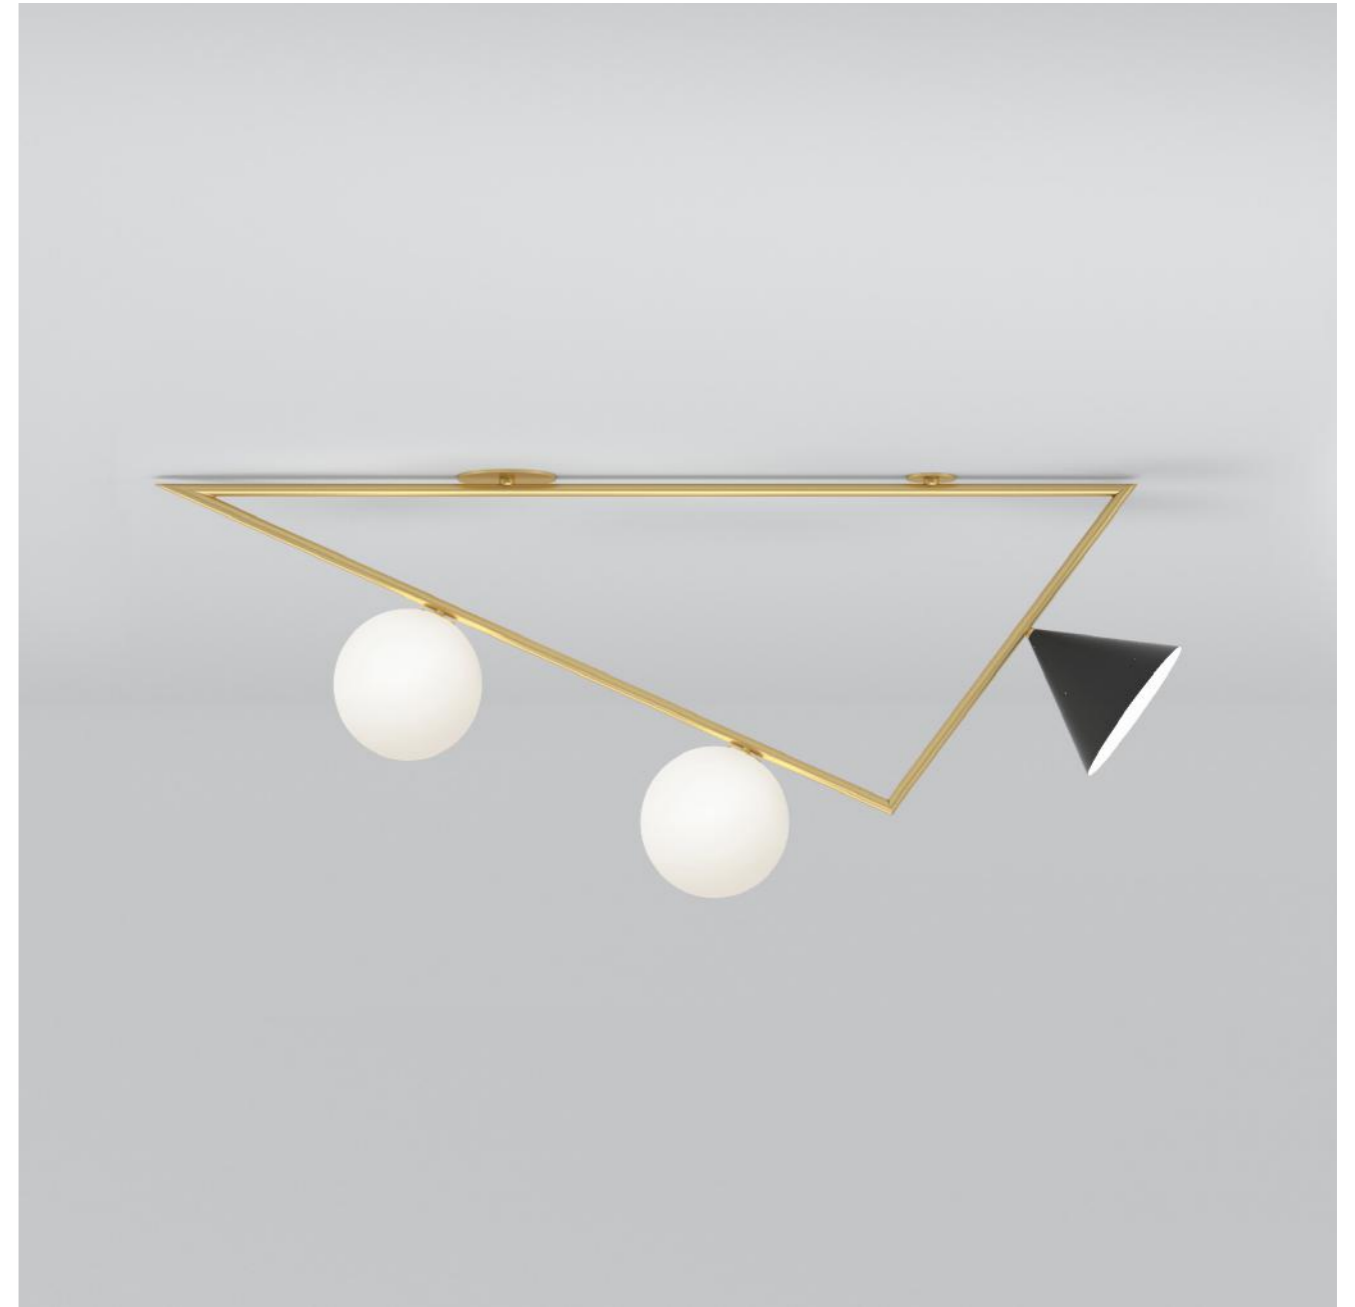

385 TRIANGLE 2

Material and fabrication:
Brushed brass

This series includes:
385OL-C01 - ceiling light
385OL-C02 - ceiling light
385OL-C03 - ceiling light
385OL-C04 - ceiling light
385OL-F02 - floor light