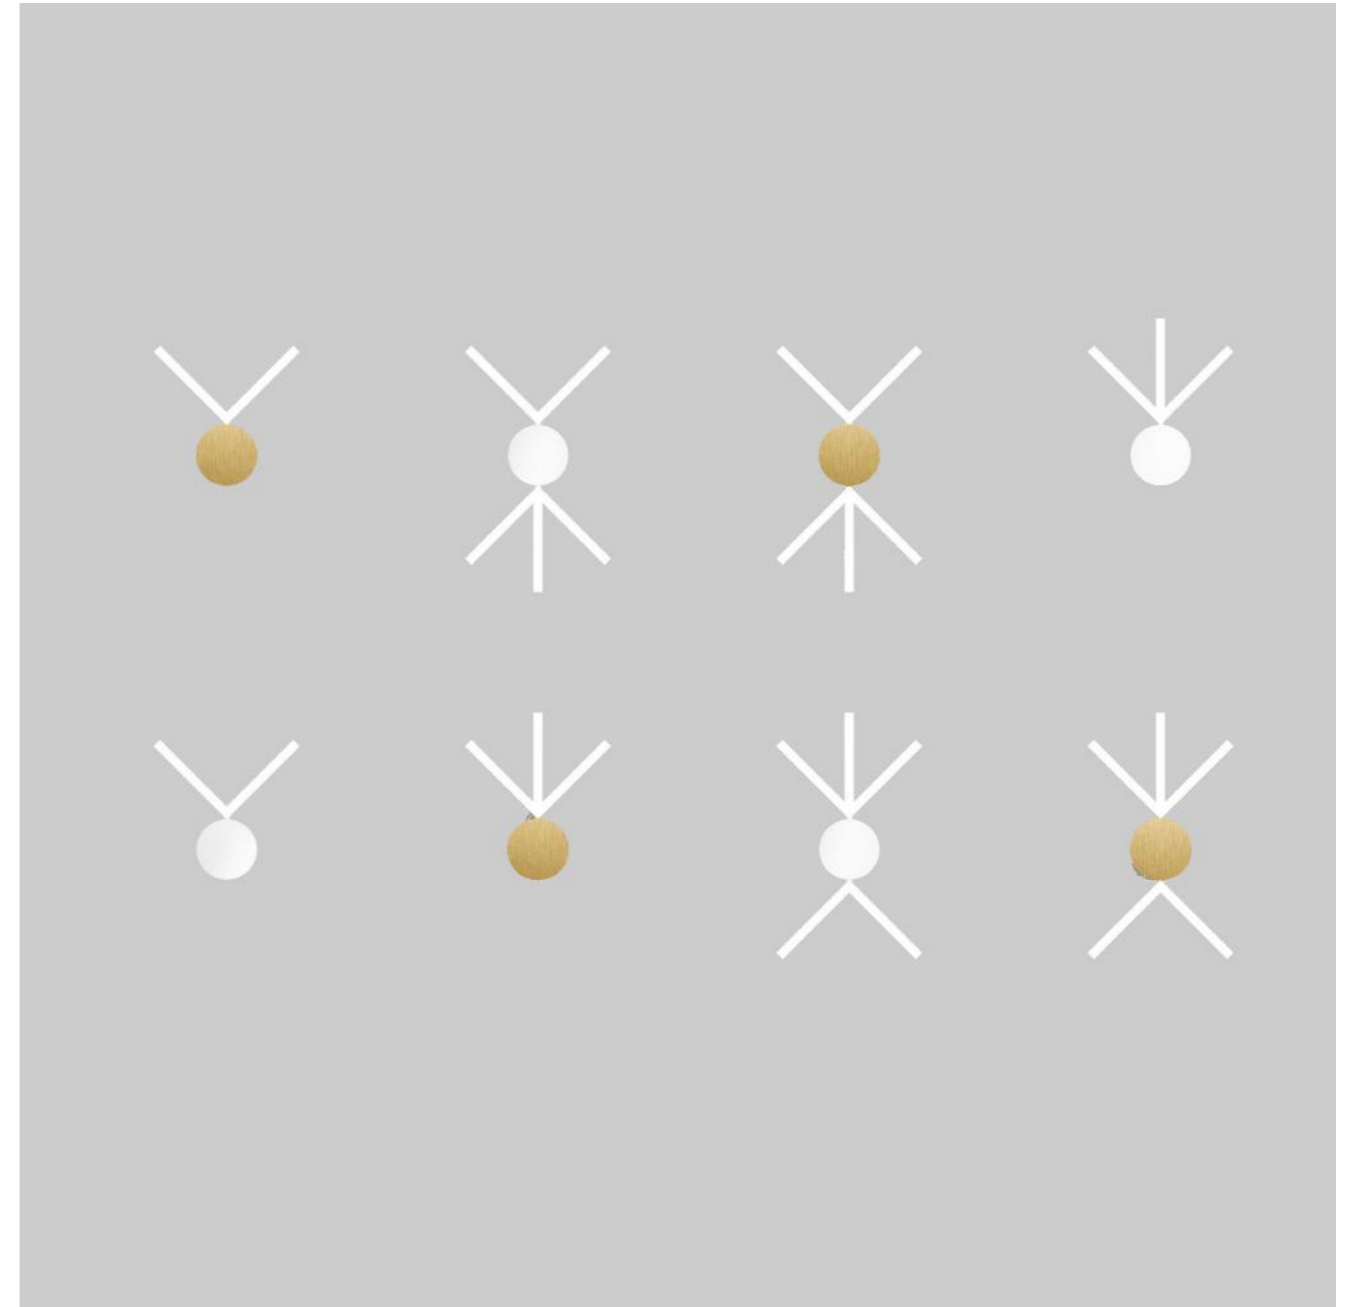

386 V LIGHTS

Material and fabrication:
Brushed brass or nickel

This series includes:
386OL-W01 - wall light
386OL-W02 - wall light
386OL-W03 - wall light
386OL-W04 - wall light