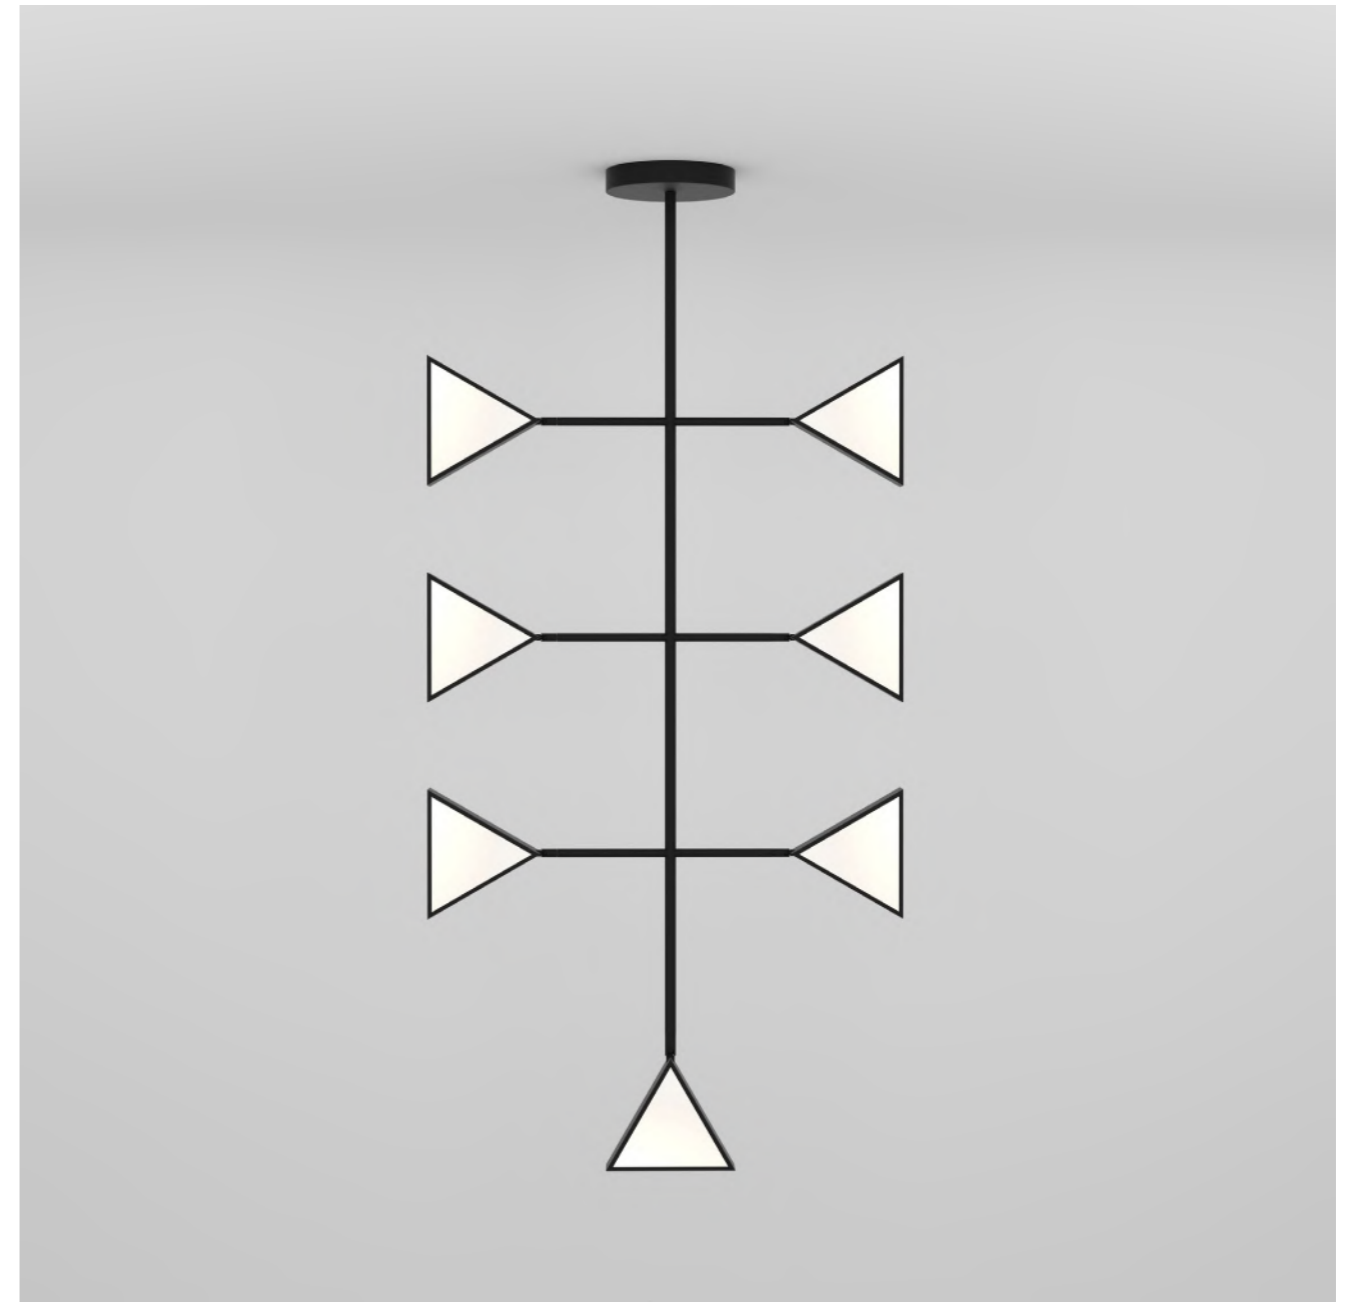

365 EPIC TRIANGLES

Material and fabrication:
Brushed brass or powder coated metal

This series includes:
365OL-P01 - pendant light