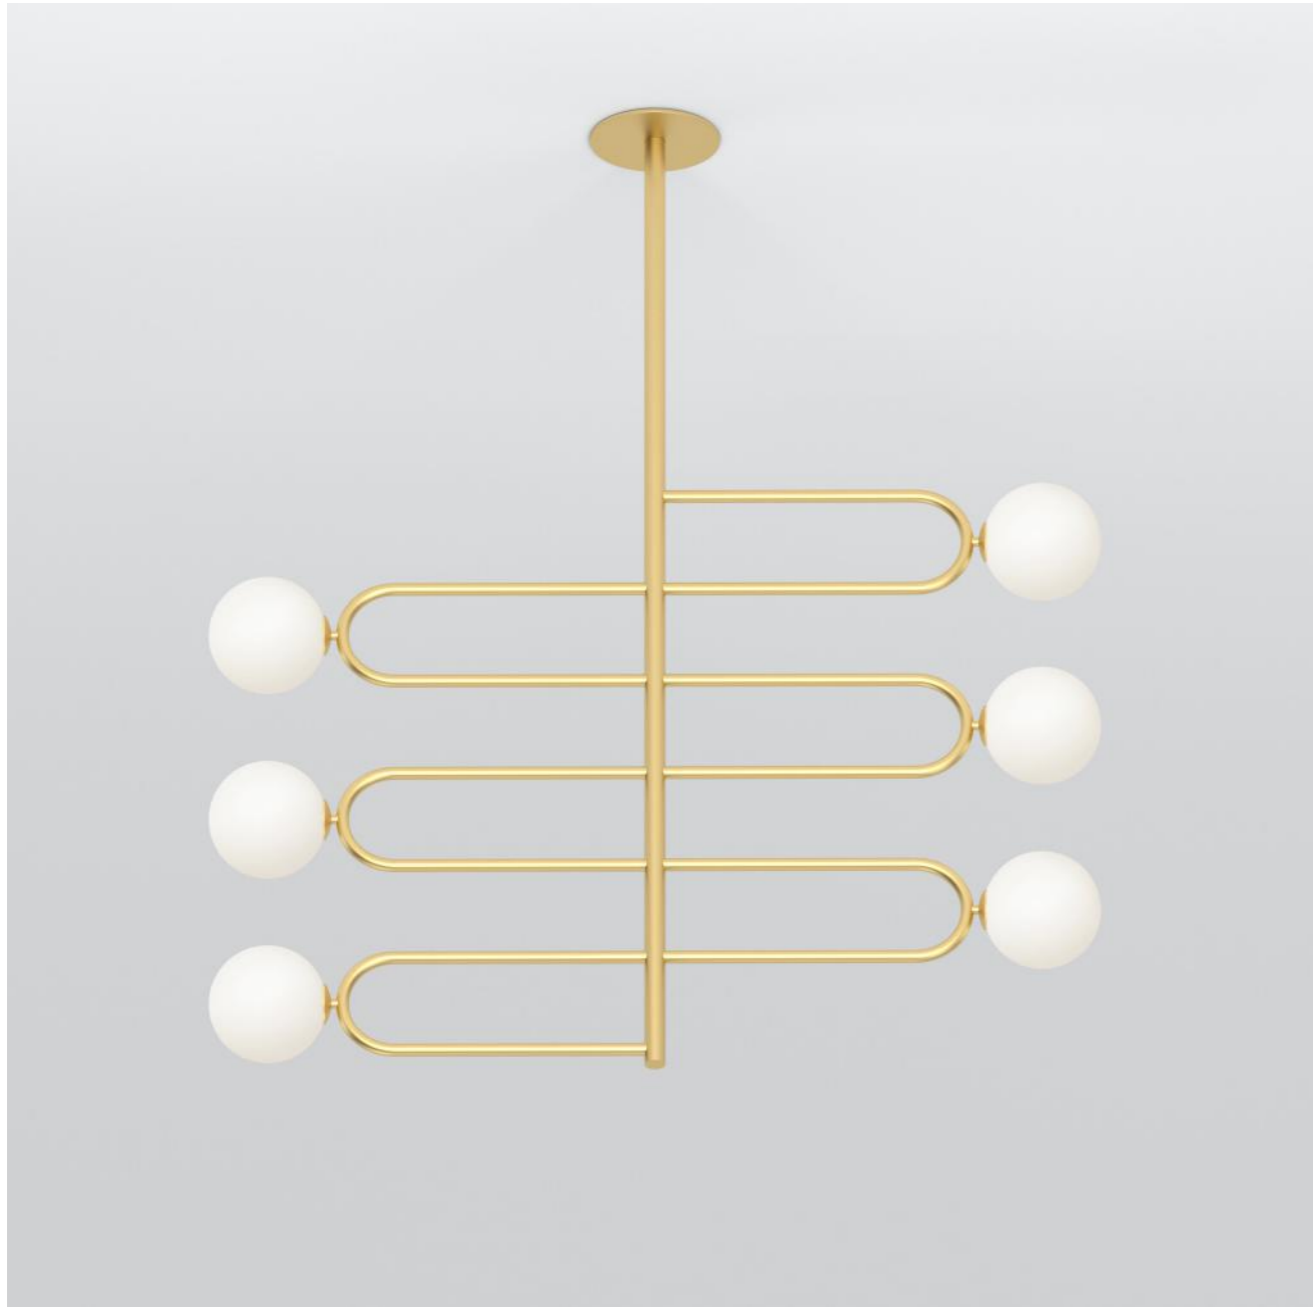

320 LINE, GLOBES AND DISCS

Material and fabrication:
Polished brass and white glass globes

This series includes:
320OL-C01 - ceiling / wall light
320OL-C02 - ceiling / wall light
320OL-C03 - ceiling / wall light
320OL-C04 - ceiling / wall light
320OL-C05 - ceiling / wall light
320OL-C06 - ceiling / wall light
320OL-C07 - ceiling / wall light
320OL-C08 - ceiling / wall light

432 PERSPECTIVE

Material and fabrication:
Brushed brass

This series includes:
432OL-C02 - ceiling light
432OL-P02 - pendant light
432OL-P04 - pendant light

327 CIRCLES AND GLOBE

Material and fabrication:
Brushed brass or powder coated metal

329 TRIANGLE AND GLOBE

Material and fabrication:
Brushed brass or powder coated metal

This series includes:
329OL-C01 - ceiling light
329OL-C04 - ceiling light

356 TRIANGLE VARIATIONS

Material and fabrication:
Brushed brass or powder coated metal

473 ZIGZAG 2

Material and fabrication:
Brushed brass

This series includes:
473OL-P01 - pendant light
473OL-P02 - pendant light

469 OFFSET

Material and fabrication:
Brushed brass

This series includes:
469OL-P01 - pendant light
469OL-P02 - pendant light
469OL-P03 - pendant light
469OL-P04 - pendant light
469OL-P05 - pendant light
469OL-P06 - pendant light
469OL-P07 - pendant light