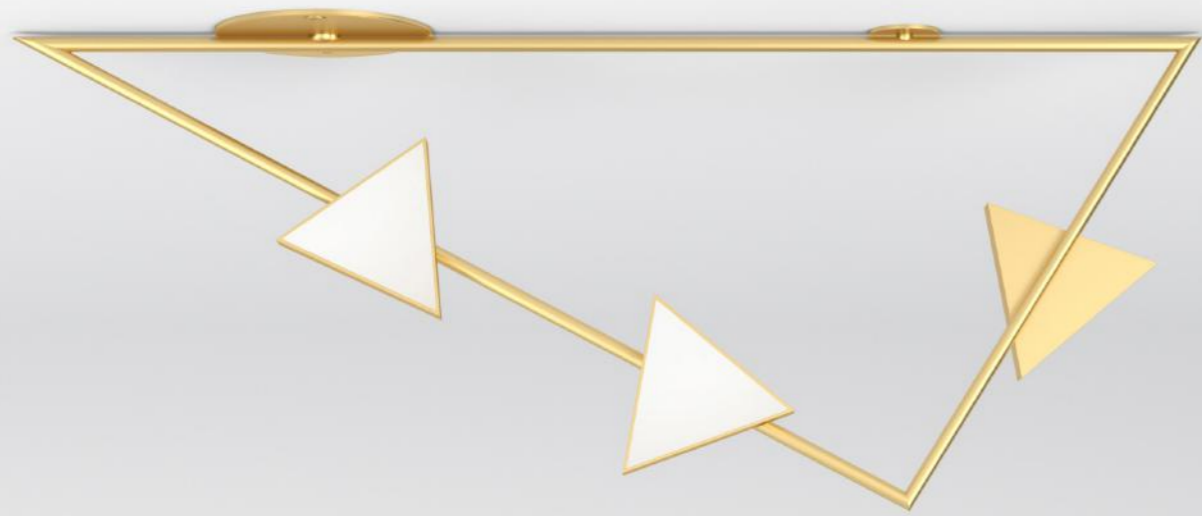

366 TRIANGLE WITH FLAT TRIANGLES

Material and fabrication:
Brushed brass or powder coated metal

This series includes:
366OL-C01 - ceiling light