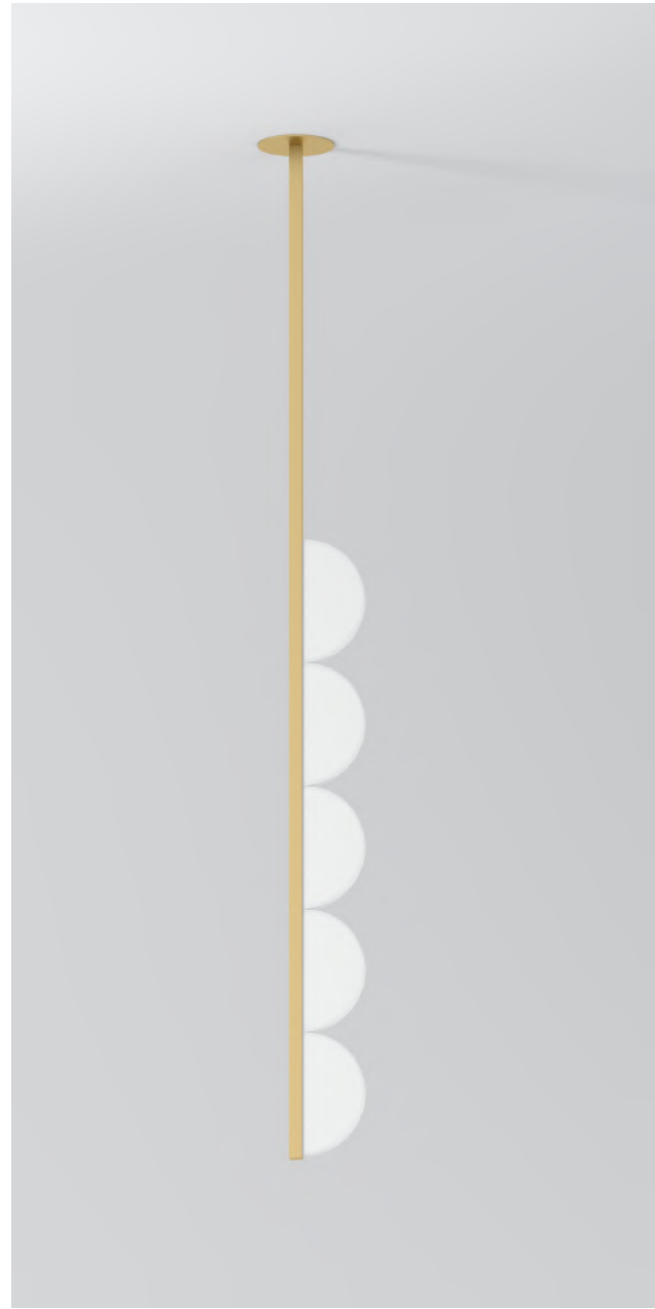

491 INSIDE OUT

Material and fabrication:
Brushed brass, nickel or powder coatel metal and white acrylic

This series includes:
491OL-P01 - pendant light
491OL-P02 - pendant light
491OL-P03 - pendant light
491OL-W01 - wall light
492OL-W02 - wall light