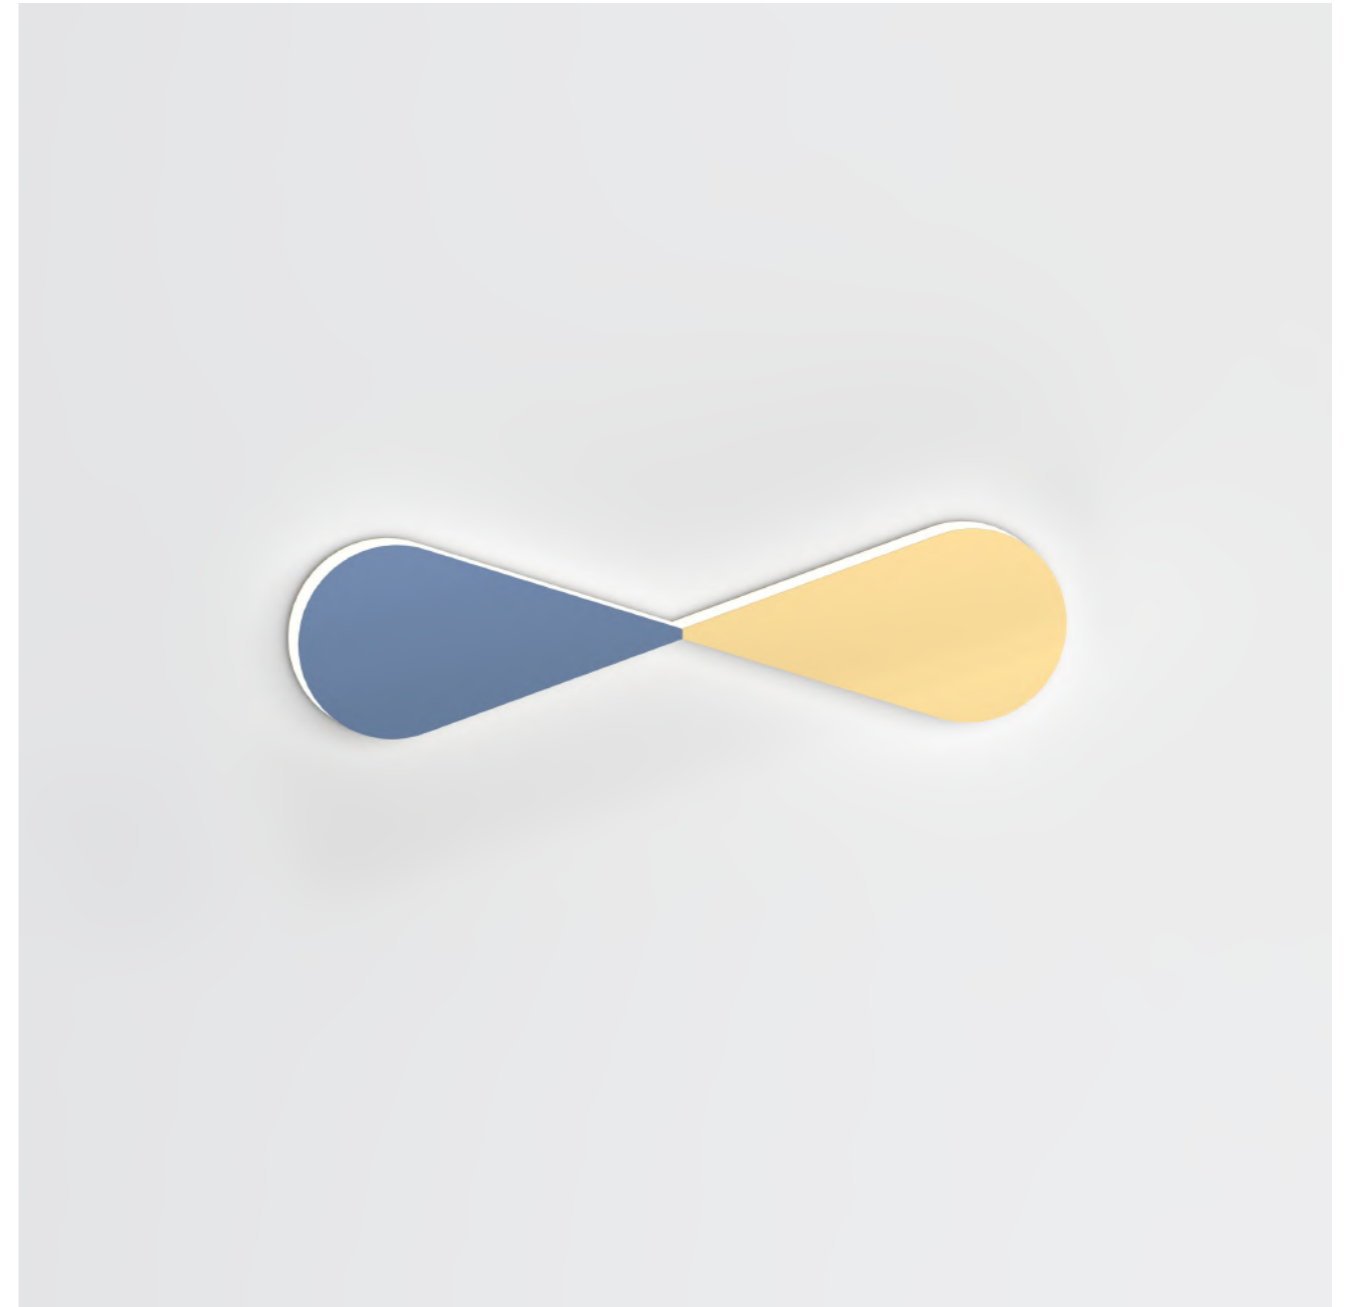

480 PAPILLON

Material and fabrication:
Brushed brass or nickel

This series includes:
480OL-W01 - wall light

518 DISC AND SPHERE BENT / INTERSECTING

Material and fabrication:
Polished brass

This series includes:
518OL-W01 - wall light
518OL-W02 - wall light
518OL-W03 - wall light