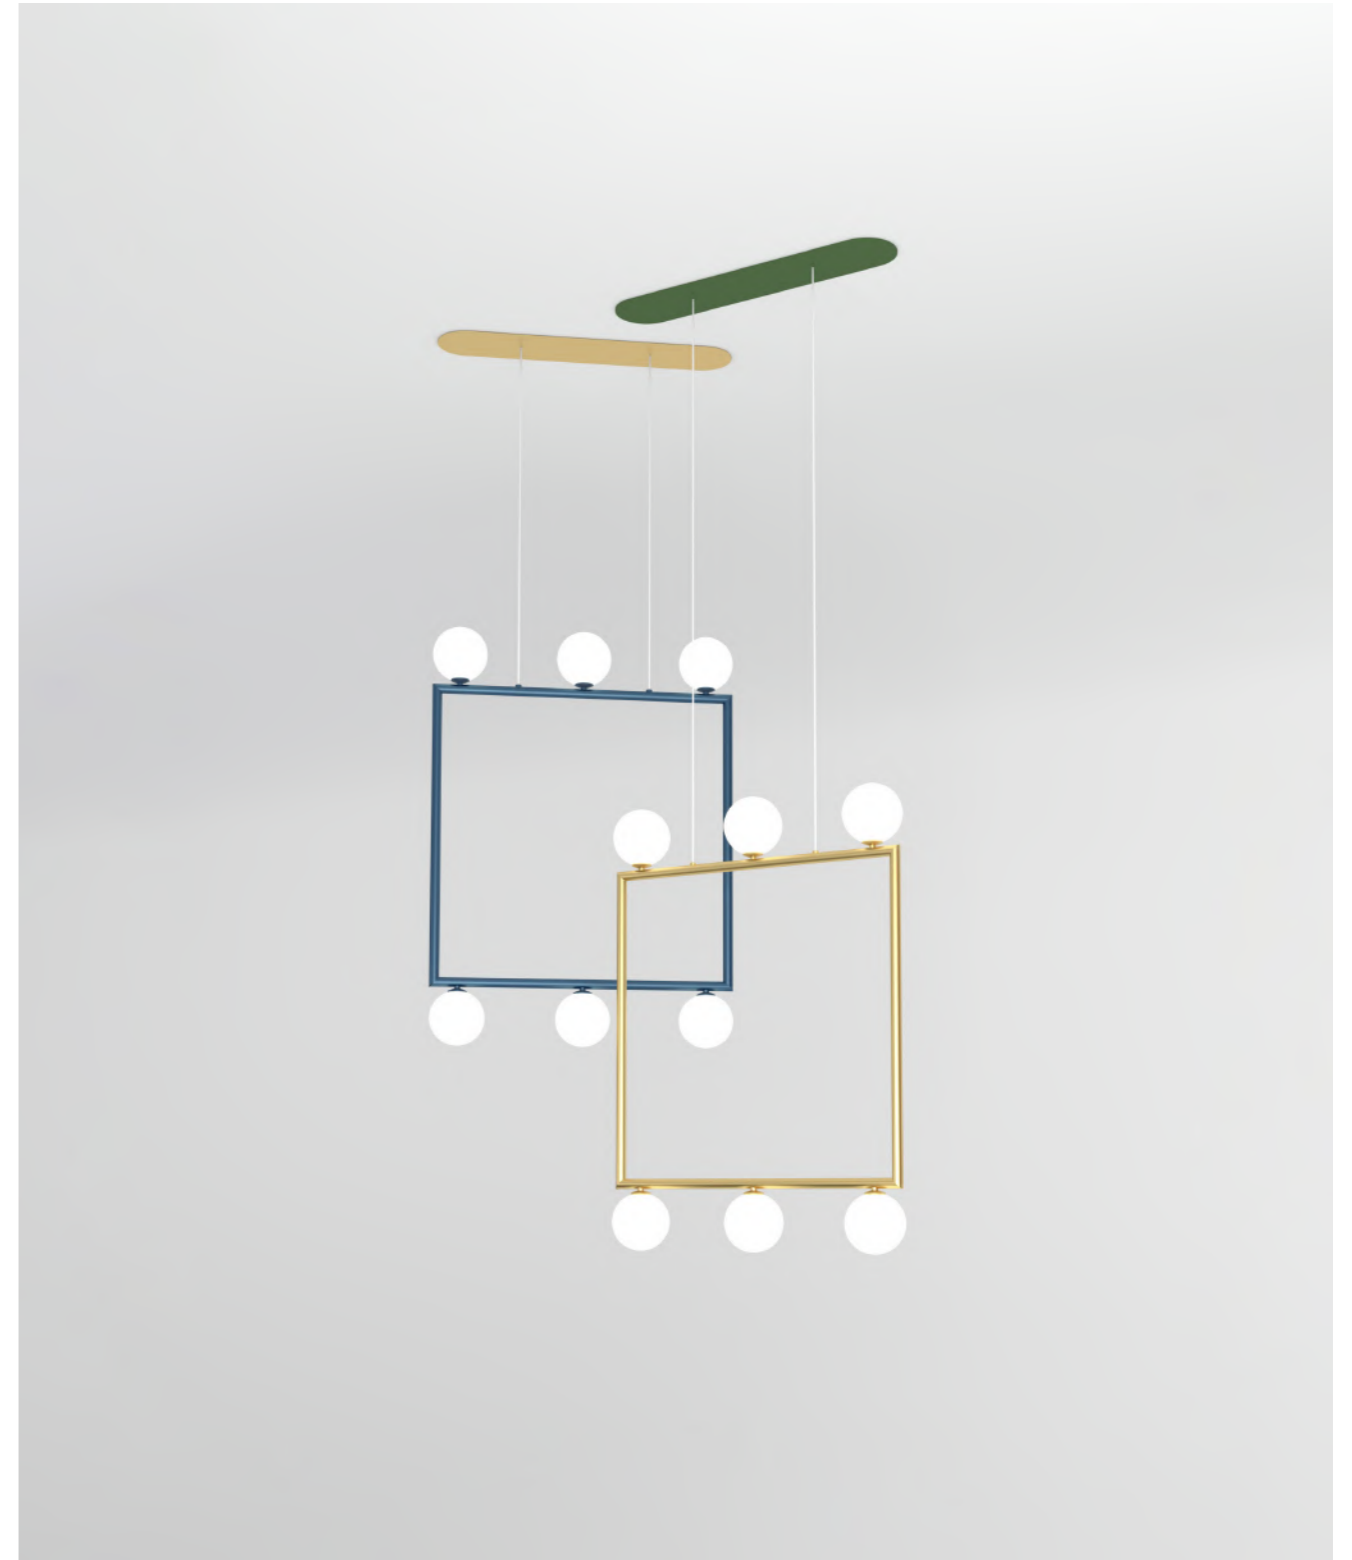

496 SQUARE

Material and fabrication:
Brushed brass, powder coated metal or nickel

This series includes:
496OL-P01 - pendant light
496OL-P02 - pendant light