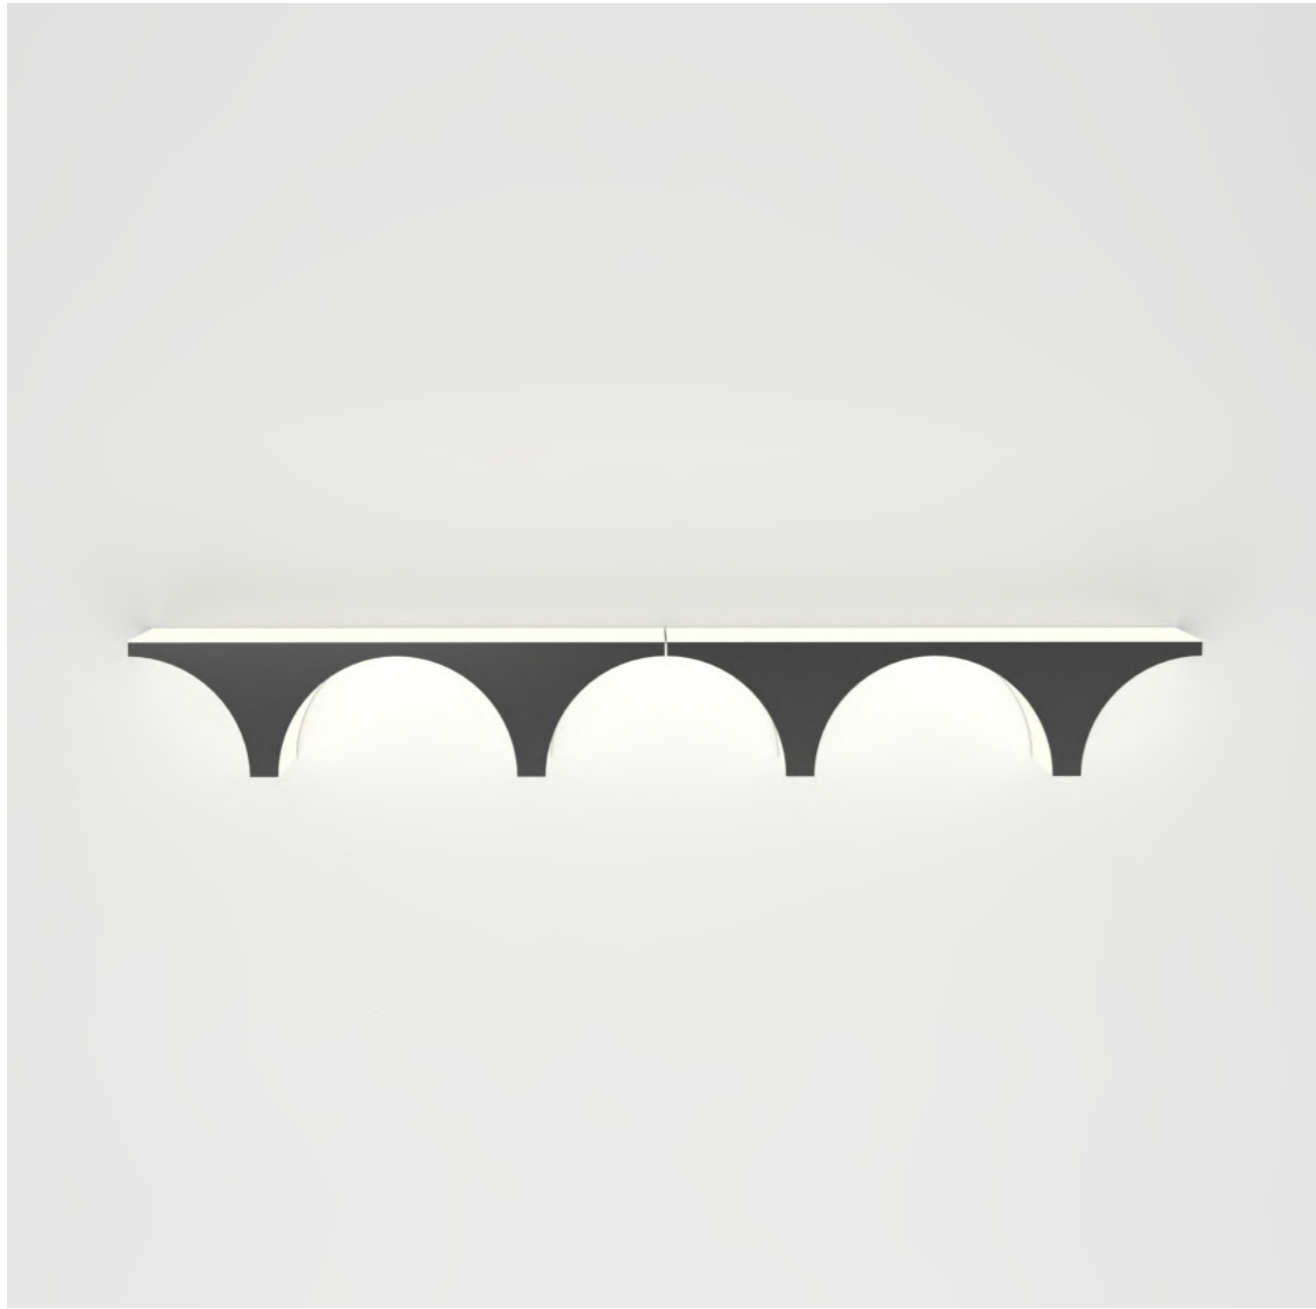

Material and fabrication:
Brushed brass and powder coated metal

This series includes:
479OL-P01 - pendant light

377 UP AND DOWN

Material and fabrication:
Brushed brass

This series includes:
377OL-C01 - ceiling light
377OL-C02 - ceiling light
377OL-C03 - ceiling light
377OL-C04 - ceiling light
377OL-C05 - ceiling light