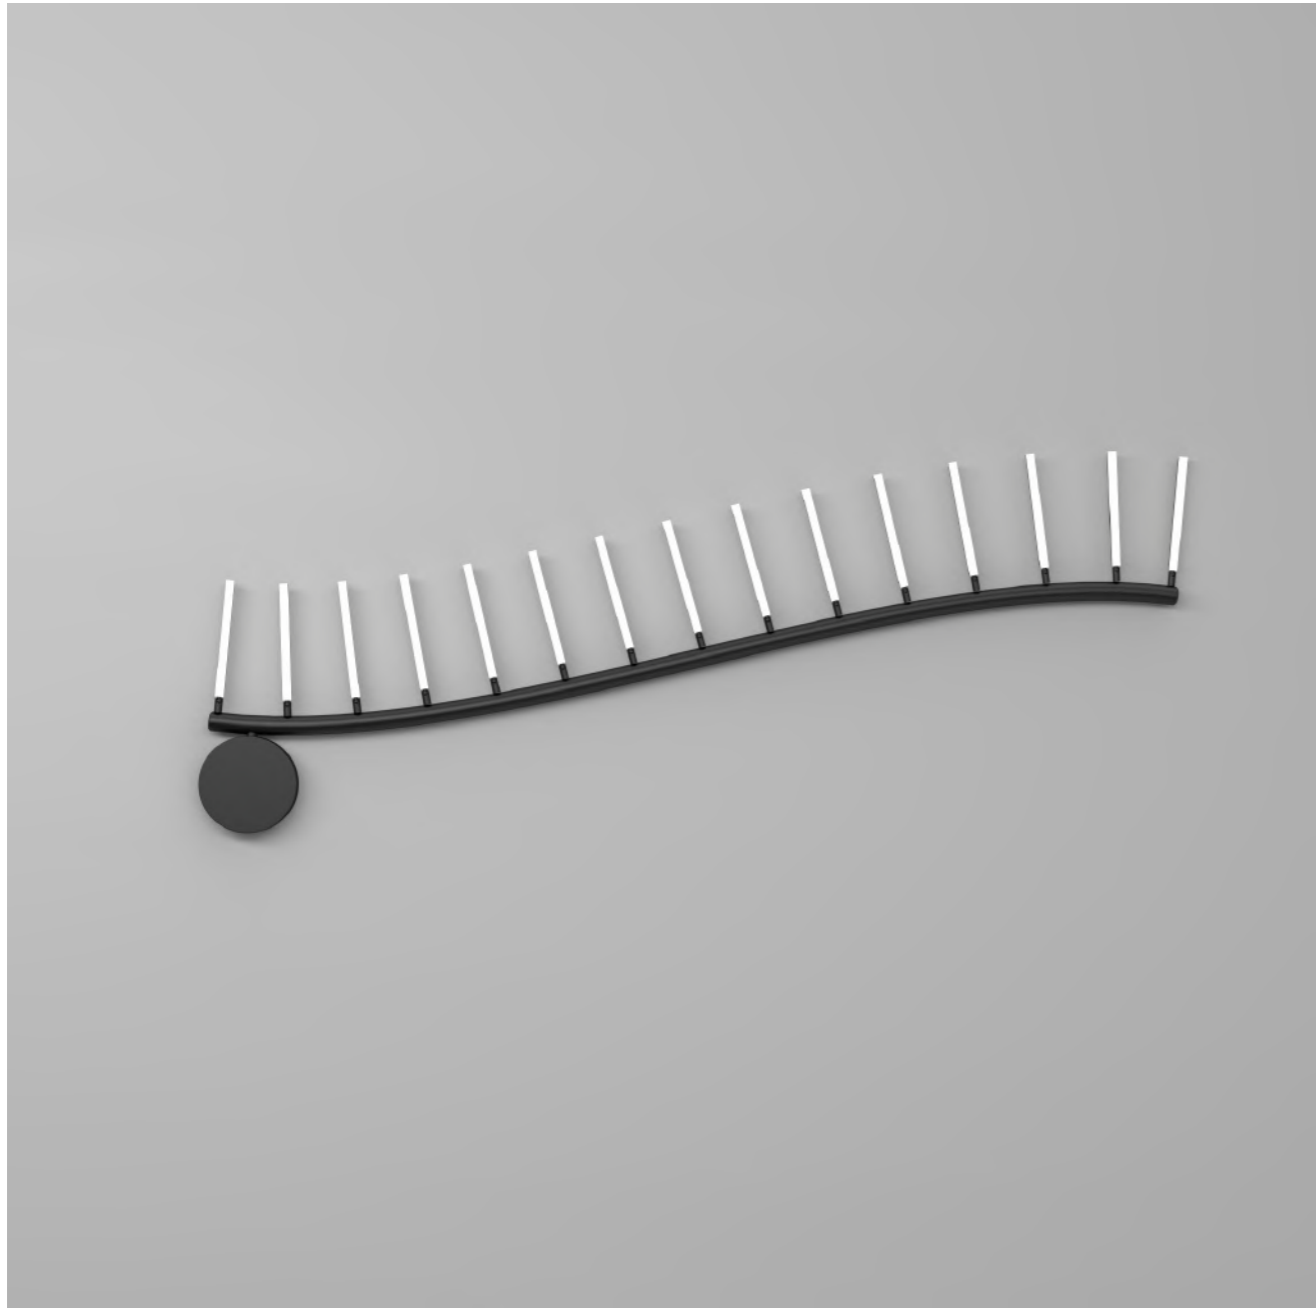

484 WAVES

Material and fabrication:
Powder coated metal or brushed brass

This series includes:
484OL-W01 - wall light
484OL-W02 - wall light
484OL-W03 - wall light
484OL-W04 - wall light
484OL-W05 - wall light