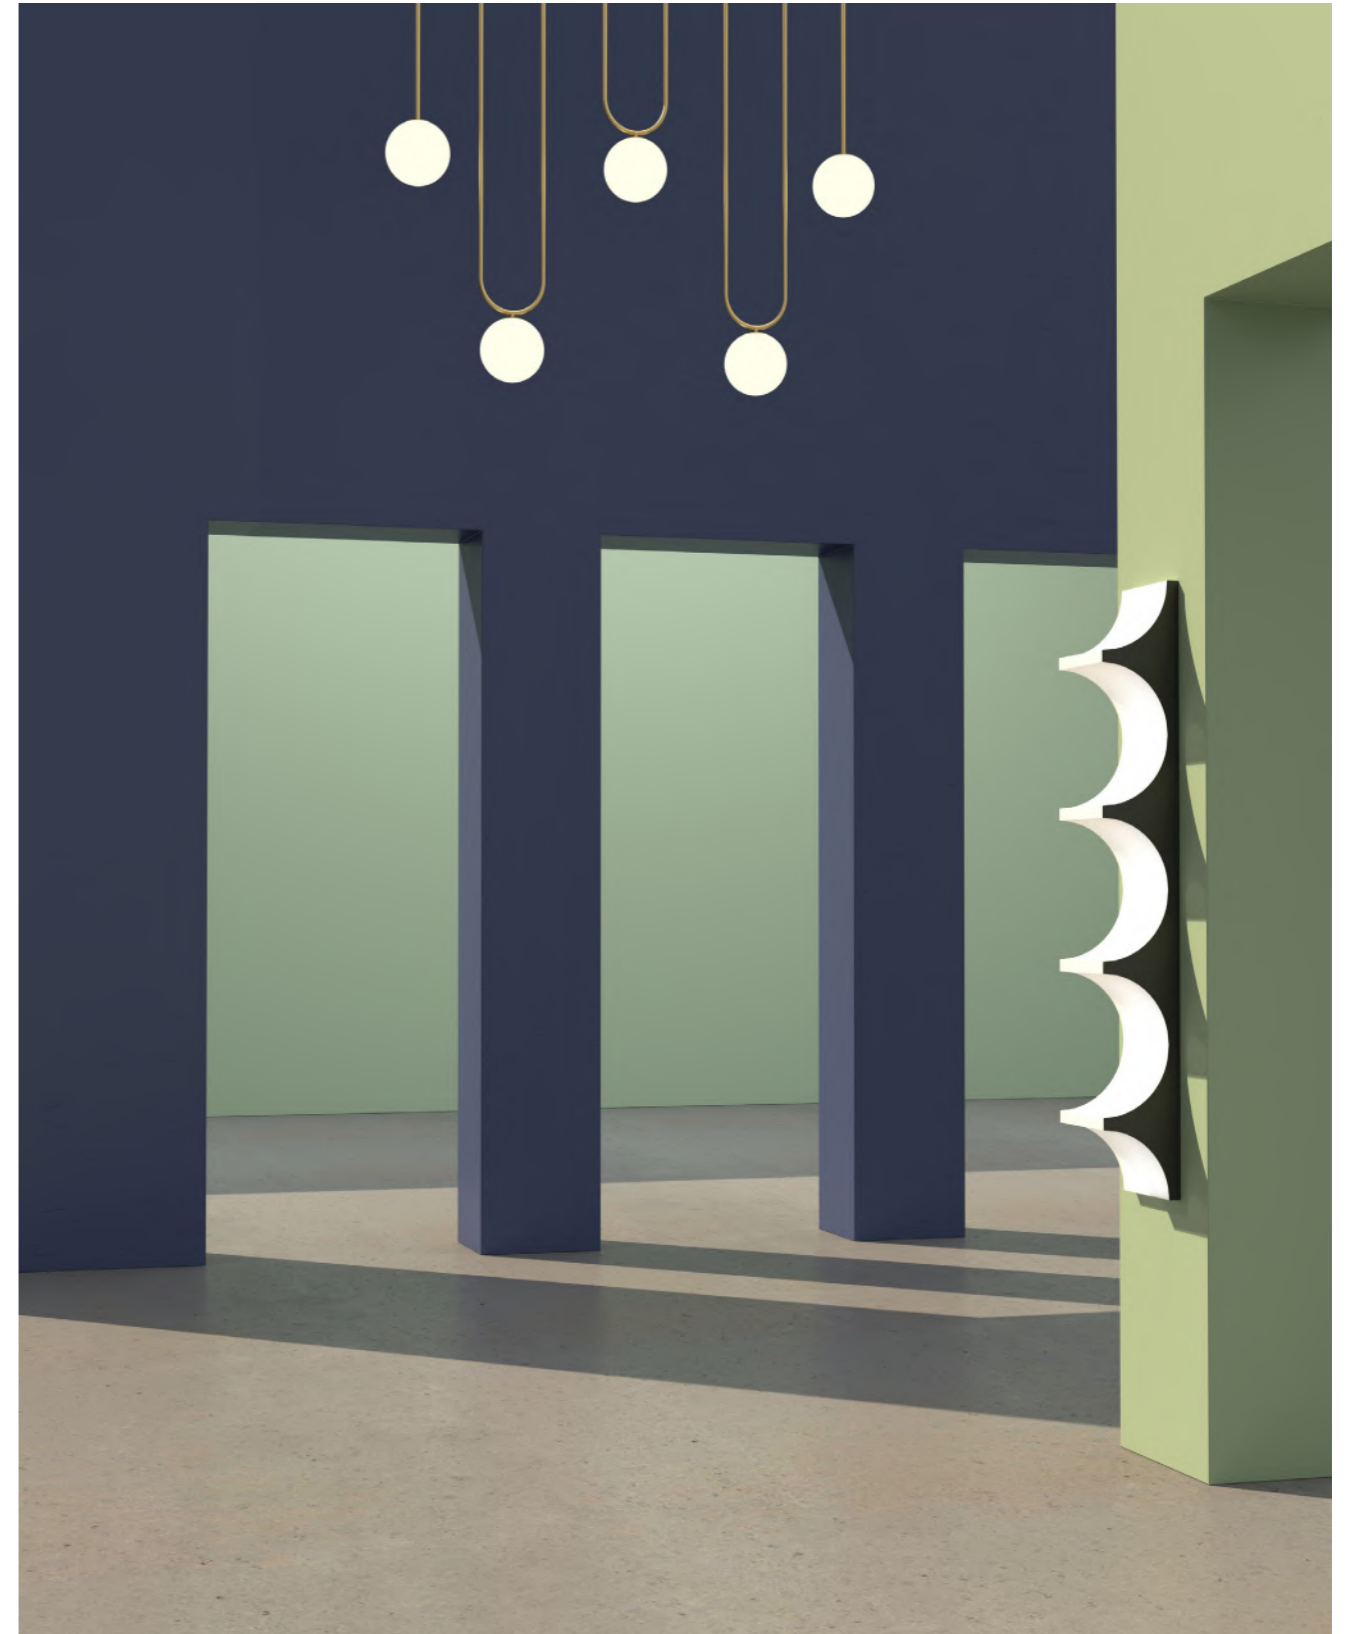

472 BRIDGE

Material and fabrication:
Powder coated metal

This series includes:
472OL-C01 - ceiling light
472OL-C02 - ceiling light