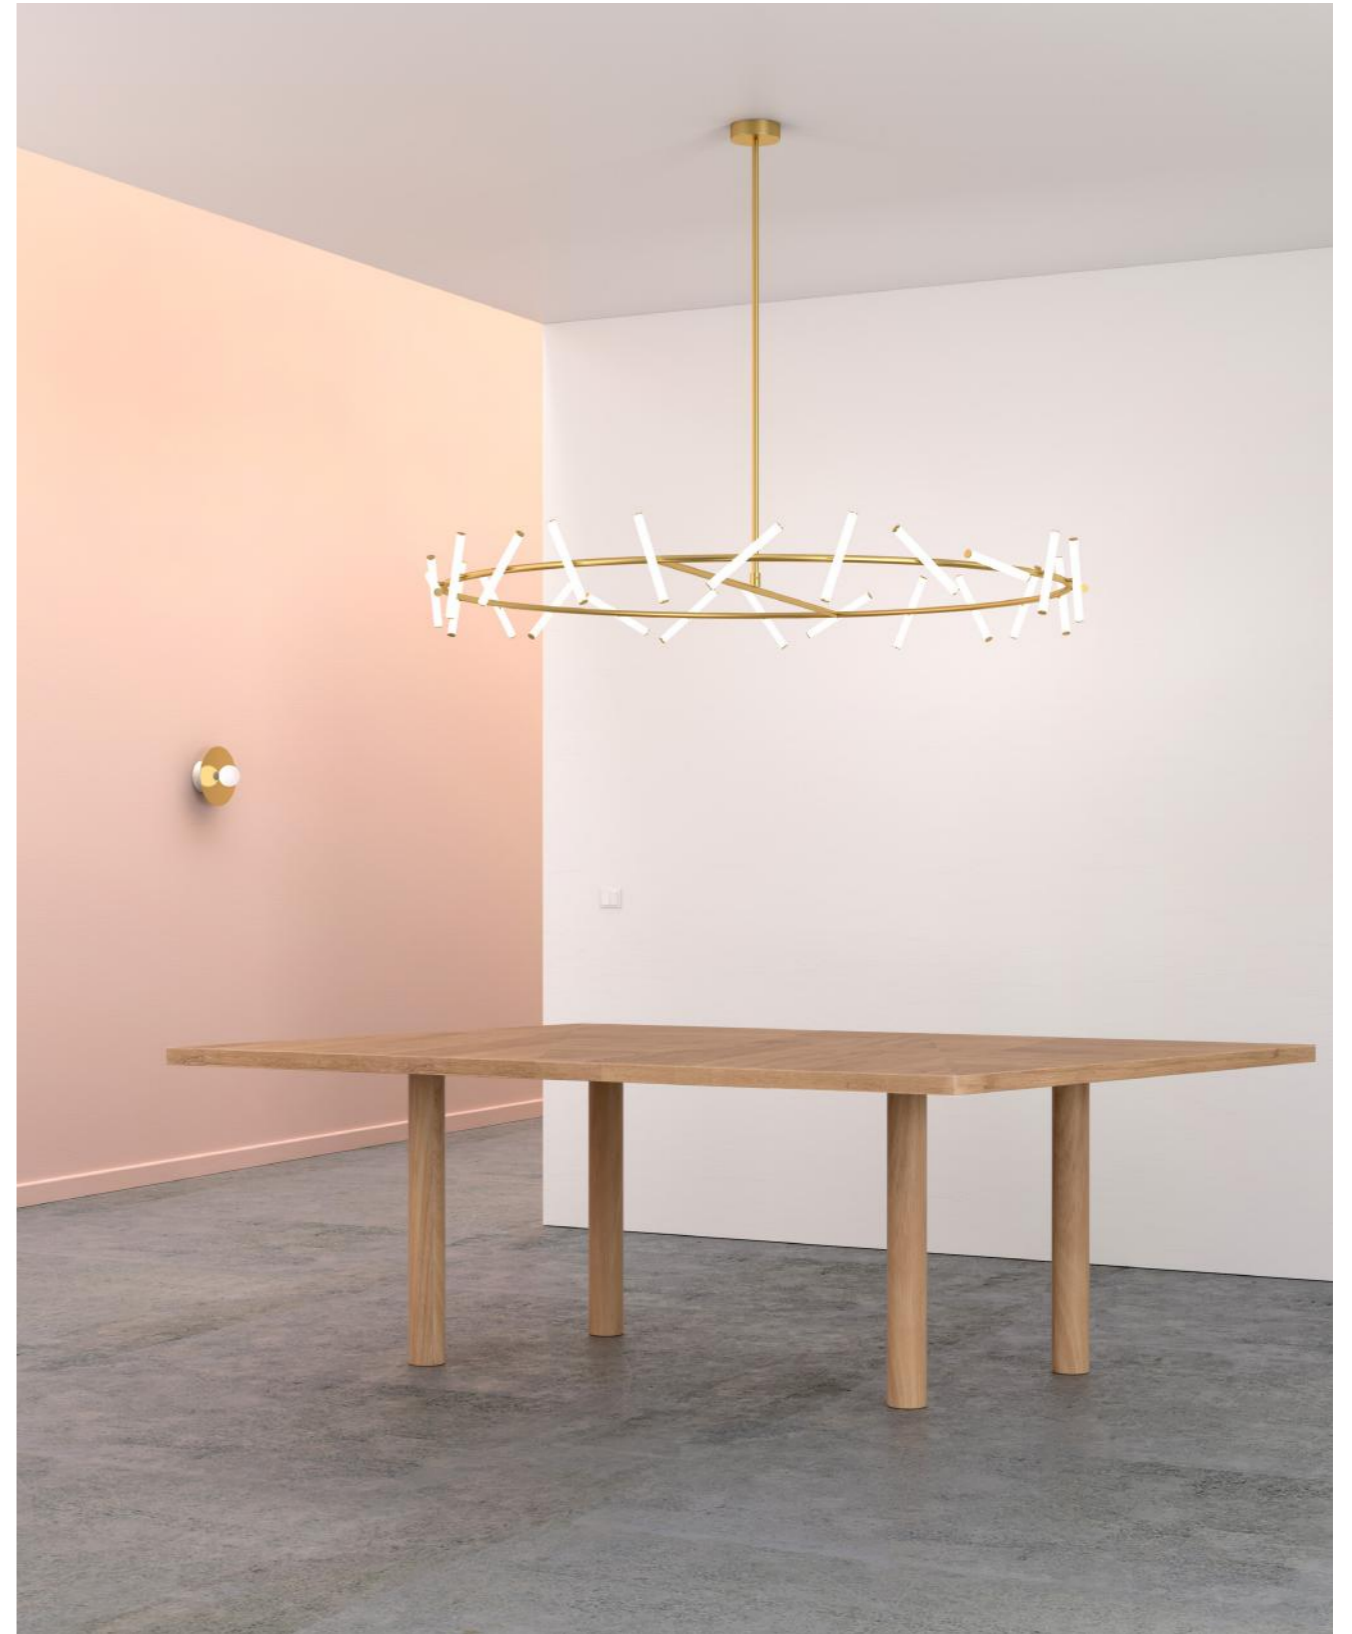

551 FLOATING

Material and fabrication:
Brushed brass, powder coated metal or nickel

This series includes:
551OL-W01 - wall light

507 OCTUPUS

Material and fabrication:
Powder coated metal

This series includes:
507OL-D01 - desk light
507OL-F01 - floor light