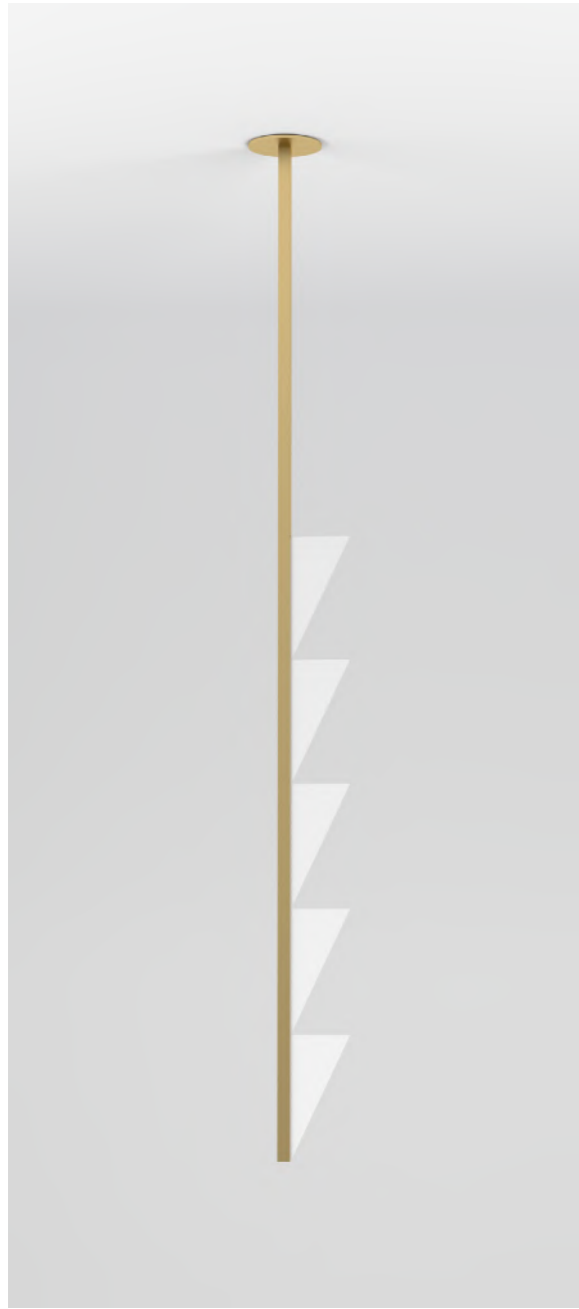

491 INSIDE OUT

Material and fabrication:
Brushed brass, nickel or powder coatel metal and white acrylic

This series includes:
491OL-P01 - pendant light
491OL-P02 - pendant light
491OL-P03 - pendant light
491OL-W01 - wall light
492OL-W02 - wall light