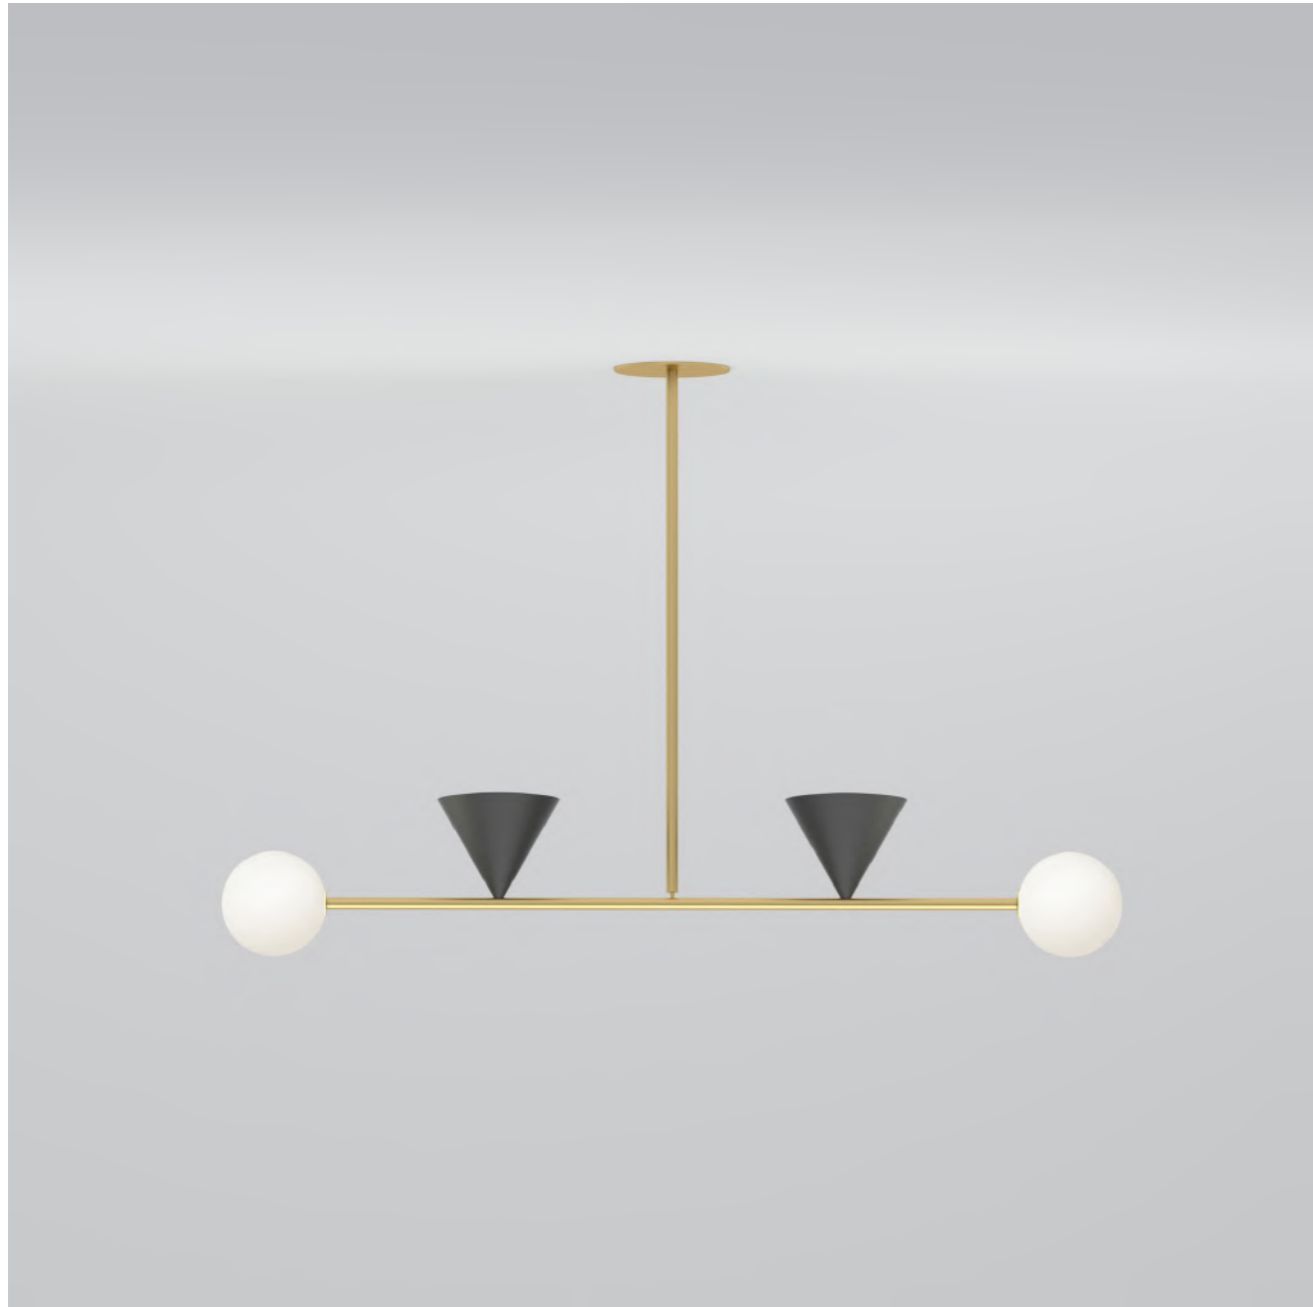

320 LINE, GLOBES AND DISCS

Material and fabrication:
Polished brass and white glass globes

This series includes:
320OL-C01 - ceiling / wall light
320OL-C02 - ceiling / wall light
320OL-C03 - ceiling / wall light
320OL-C04 - ceiling / wall light
320OL-C05 - ceiling / wall light
320OL-C06 - ceiling / wall light
320OL-C07 - ceiling / wall light
320OL-C08 - ceiling / wall light