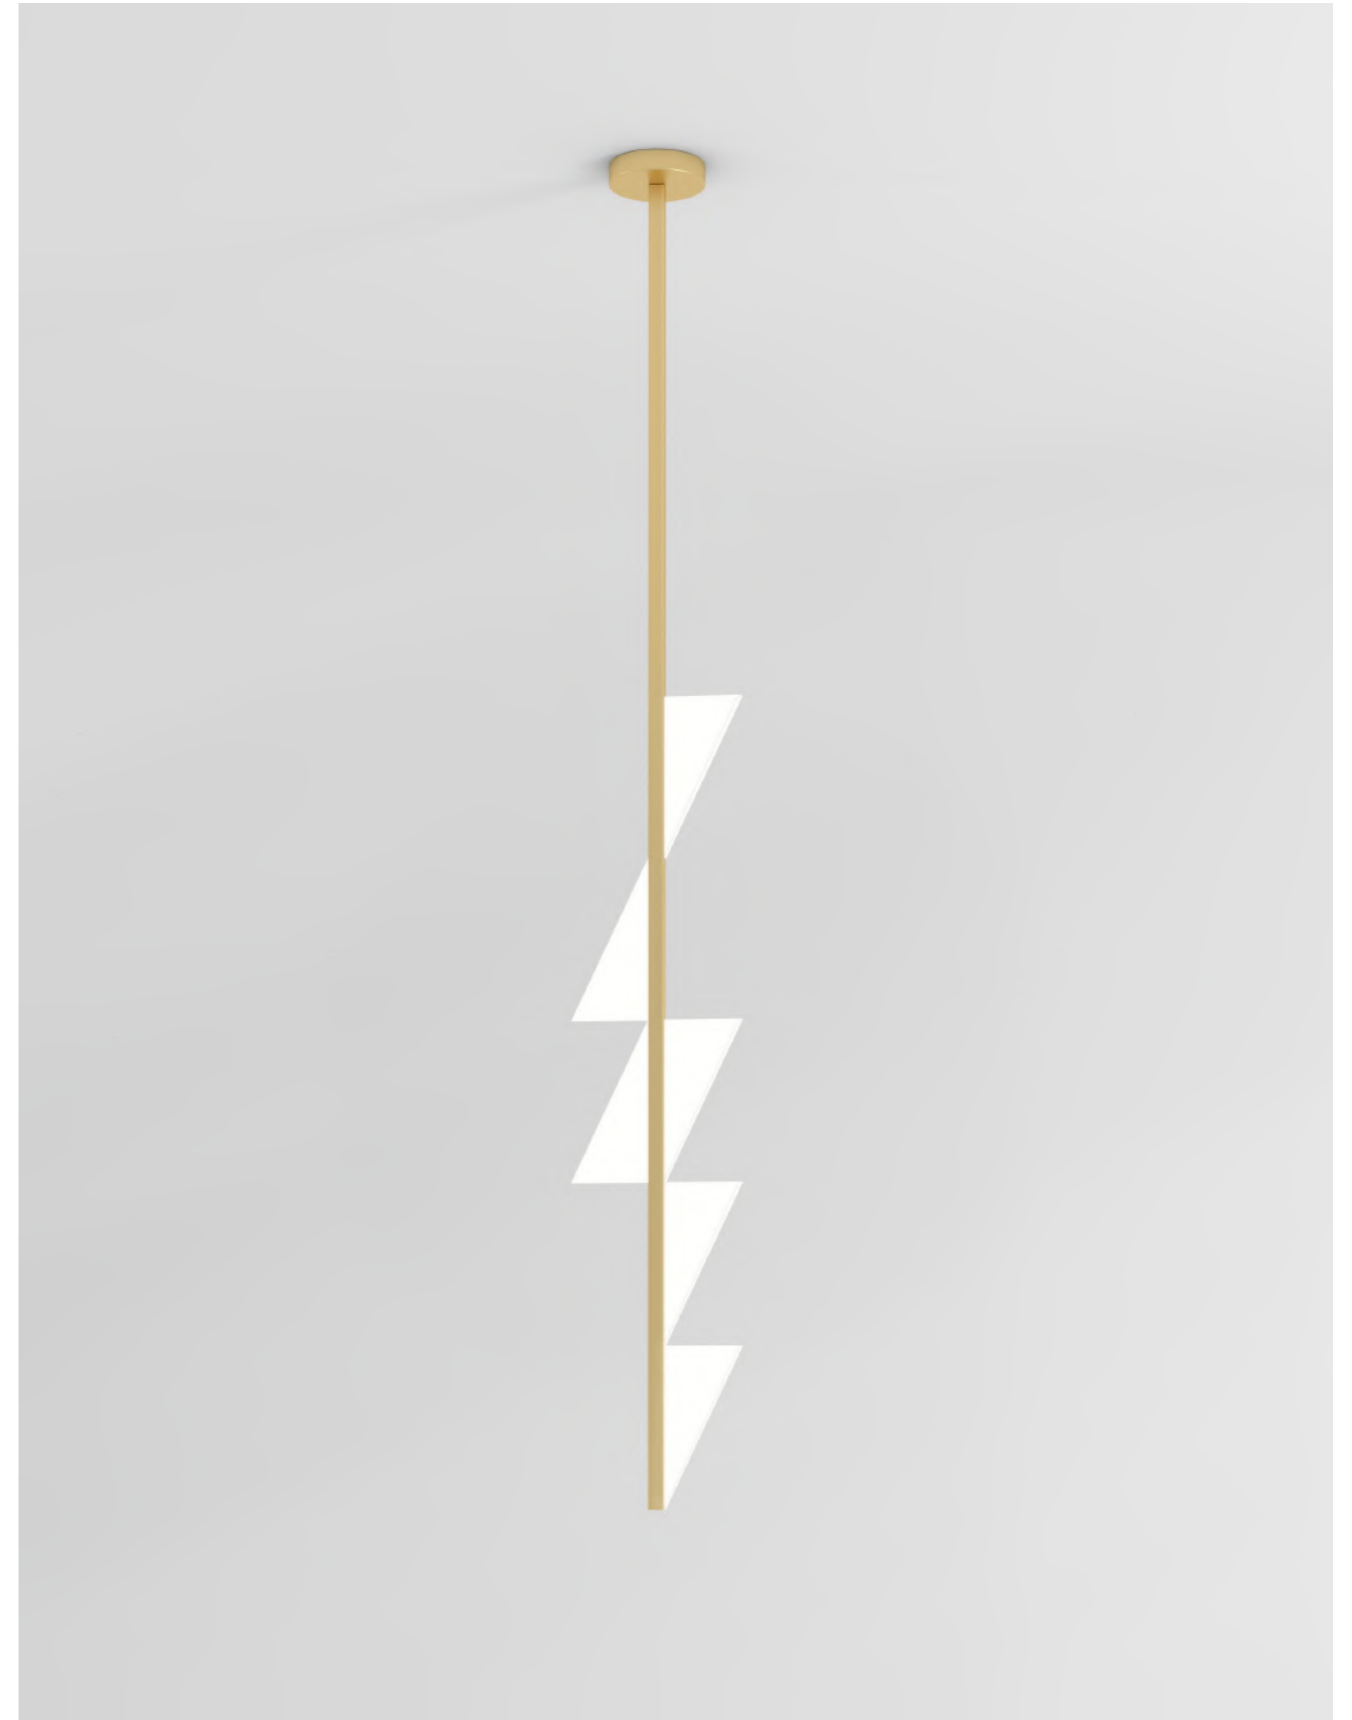

491 INSIDE OUT

Material and fabrication:
Brushed brass, nickel or powder coatel metal and white acrylic

This series includes:
491OL-P01 - pendant light
491OL-P02 - pendant light
491OL-P03 - pendant light
491OL-W01 - wall light
492OL-W02 - wall light