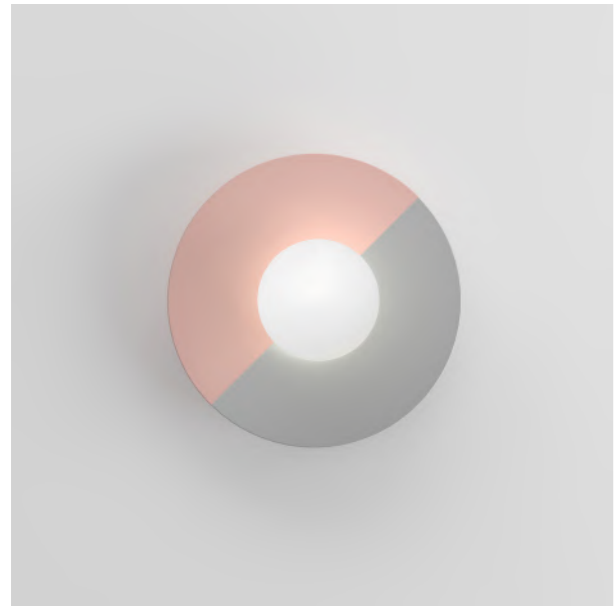

460 DISC AND SPHERE SEMI-COLOR

Material and fabrication:
Brushed brass or nickel

This series includes:
460OL-W01 - wall light
460OL-W02 - wall light
460OL-W03 - wall light
460OL-W04 - wall light

439 OYSTER

Material and fabrication:
Light or dark wood

This series includes:
439OL-F01 - floor light