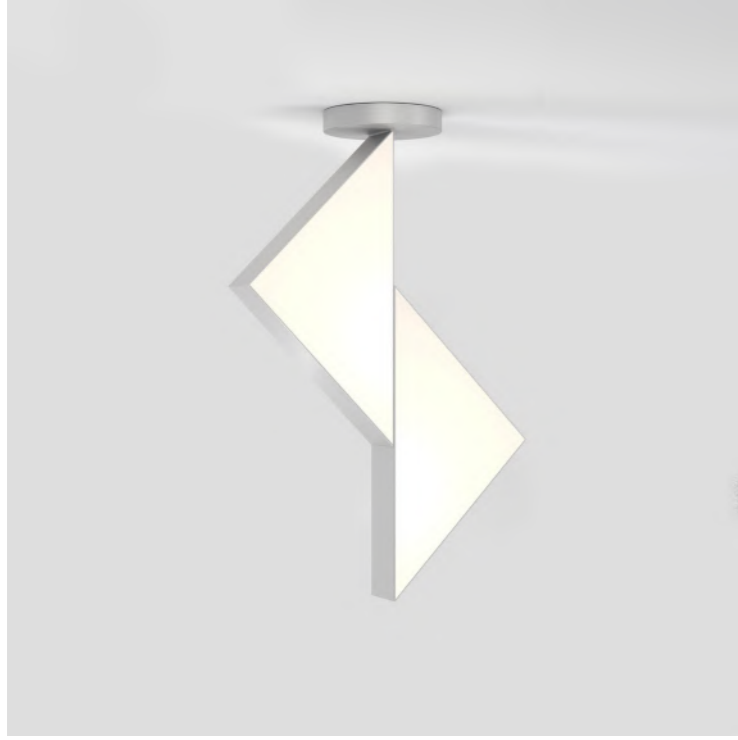

320 LINE, GLOBES AND DISCS

Material and fabrication:
Polished brass and white glass globes

This series includes:
320OL-C01 - ceiling / wall light
320OL-C02 - ceiling / wall light
320OL-C03 - ceiling / wall light
320OL-C04 - ceiling / wall light
320OL-C05 - ceiling / wall light
320OL-C06 - ceiling / wall light
320OL-C07 - ceiling / wall light
320OL-C08 - ceiling / wall light

329 TRIANGLE AND GLOBE

Material and fabrication:
Brushed brass or powder coated metal

This series includes:
329OL-C01 - ceiling light
329OL-C04 - ceiling light

356 TRIANGLE VARIATIONS

Material and fabrication:
Brushed brass or powder coated metal

Material and fabrication:
Brushed brass or nickel

This series includes:
359OL-W01 - wall light
359OL-W02 - wall light

365 EPIC TRIANGLES

Material and fabrication:
Brushed brass or powder coated metal

This series includes:
365OL-P01 - pendant light

326 FLAT CIRCLE TRIANGLE

Material and fabrication:
Brushed brass, powder coated metal or nickel

This series includes:
326OL-C02 - ceiling light
326OL-C03 - ceiling light

355 FLAT SHAPES

Material and fabrication:
Brushed brass, powder coated metal or nickel