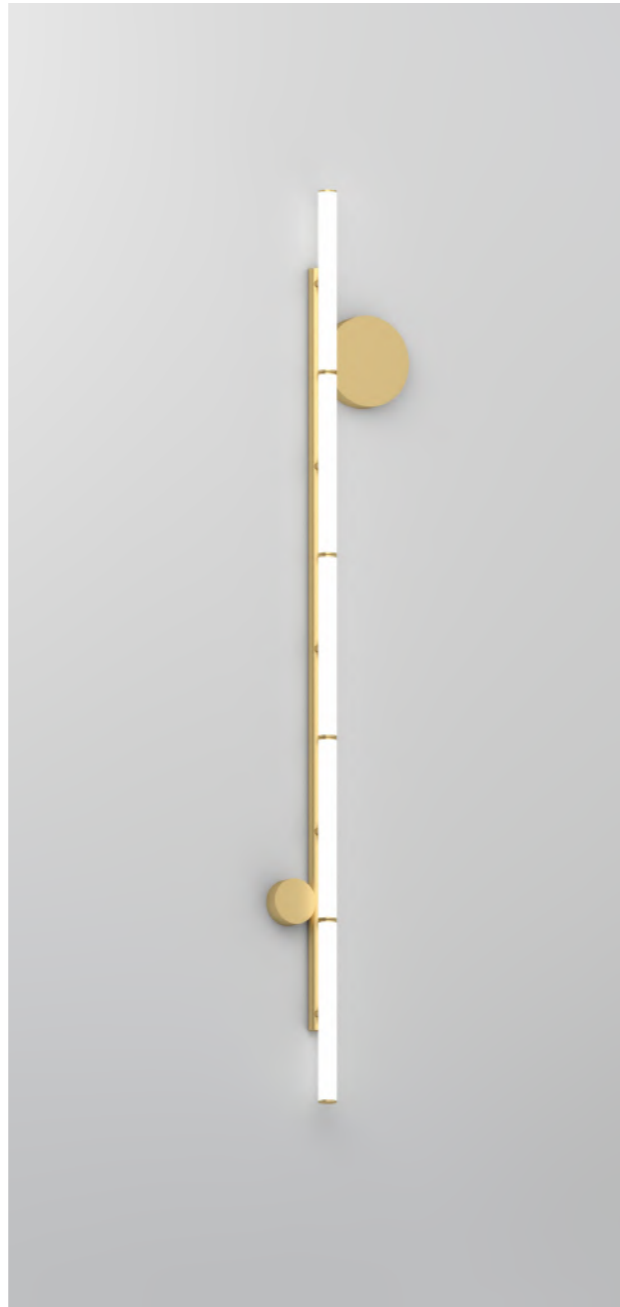

551 FLOATING

Material and fabrication:
Brushed brass, powder coated metal or nickel

This series includes:
551OL-W01 - wall light

507 OCTUPUS

Material and fabrication:
Powder coated metal

This series includes:
507OL-D01 - desk light
507OL-F01 - floor light