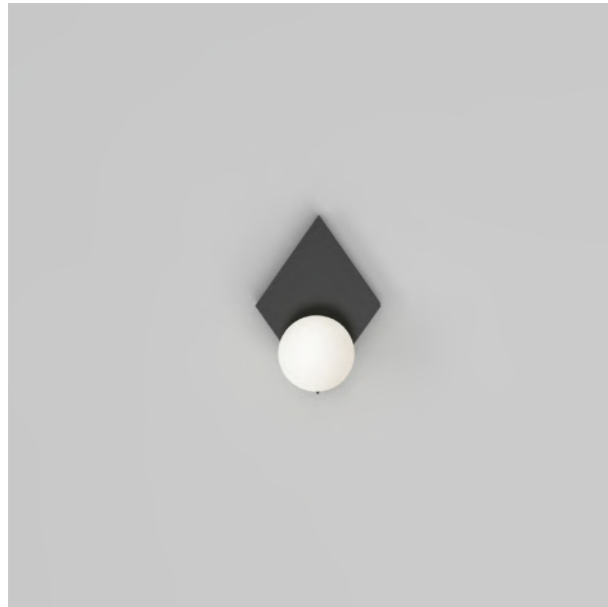

497 PERSPECTIVE VARIATION

Material and fabrication:
Brushed brass or powder coated metal

This series includes:
497OL-W01 - wall light
497OL-W02 - wall light
497OL-W03 - wall light
497OL-W04 - wall light
497OL-W05 - wall light