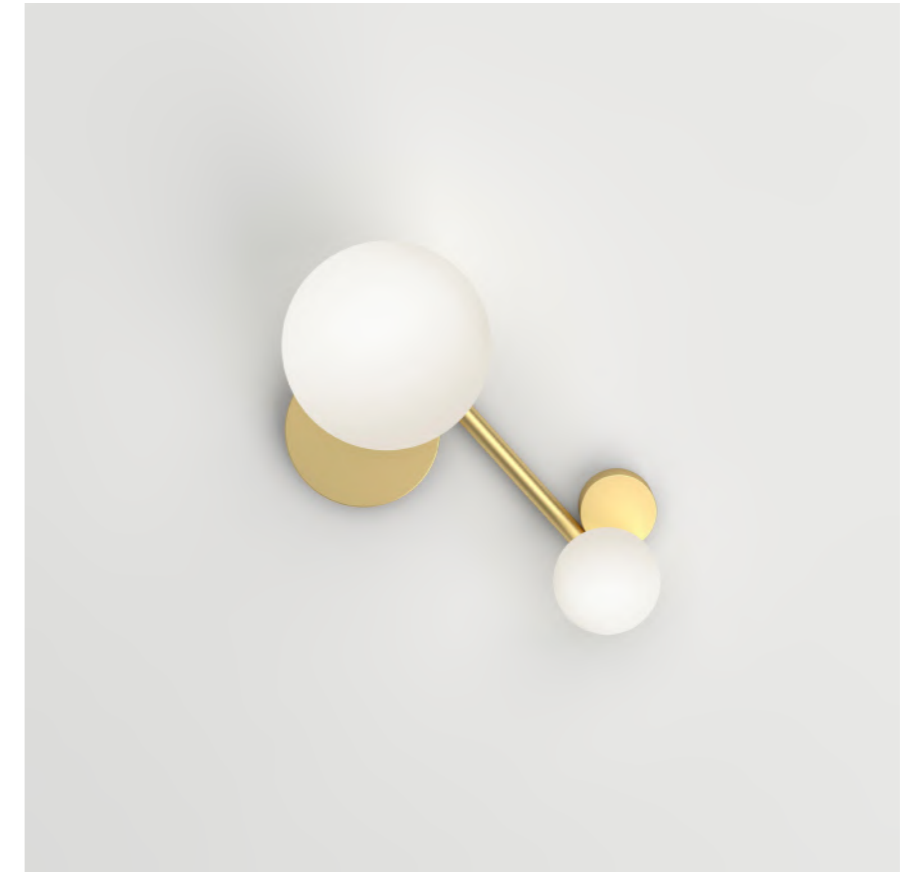

ARETI

Catalog
2016 - 2020

CONTENT

320 LINE, GLOBES AND DISCS	4	457 SCALE	44	483 OFFSET 2	91
368 BALANCING VARIATIONS	9	456 SEE SAW	45	484 WAVES	92
328 CONES ON A RING	10	427 ARROW	47	486 TUBES	95
331 TUBE WITH GLOBES	11	437 ROTATION	48	487 REPETITION	96
353 EPIC VARIATIONS	15	460 DISC AND SPHERE SEMI-COLOR	50	480 PAPILLON	97
329 TRIANGLE AND GLOBE	16	439 OYSTER	51	518 DISC AND SPHERE BENT / INTERSECTING	98
356 TRIANGLE VARIATIONS	17	438 BIRCH	52	490 DISC AND SPHERE SLIVER / PERFORATION	102
358 LINES AND TRIANGLES	18	444 HAT LIGHT	57	501 DISC AND SPHERE ADDITION / SUBTRACTION	105
324 TRIANGLE BOX	20	447 TUBE CIRCLE TRIANGLE	63	514 DISC AND SPHERE GLASS	107
359 SHAPES	22	459 HARLEQUIN	65	500 VOLUMES	110
365 EPIC TRIANGLES	23	466 RAIN OF LEAVES	66	496 SQUARE	111
326 FLAT CIRCLE TRIANGLE 2	4	470 ZIG ZAG	67	497 PERSPECTIVE VARIATION	112
355 FLAT SHAPES	25	471 LARGE CONE WITH GLOBES	68	488 STANDING GLOBES	113
386 V LIGHTS	27	475 EPIC FOUR	69	498 RAIN OF GLOBES	114
366 TRIANGLE WITH FLAT TRIANGLES	28	325 SLIVER	70	499 BLOCK	115
369 SHAPES WITH SMALL GLOBES	29	473 ZIGZAG 2	74	551 FLOATING	116
422 MOTIVE	30	469 OFFSET	75	507 OCTUPUS	117
384 GIRLANDE 2	34	476 DREIECKSROTATION	76	493 STICKS	118
385 TRIANGLE 2	35	477 DISCS STACK	81	520 LEVER	122
403 PLATES AND SPHERES	38	474 LINETYPE	82	491 INSIDE OUT	124
423 OUTLINE	39	479 GLOBE WITH THREE CONES	86		
421 THICK TUBE AND GLOBES	40	377 UP AND DOWN	87		
409 WHEELS	41	472 BRIDGE	88		
426 SIDE TRIANGLE	43	482 SUNSET	90		

320 LINE, GLOBES AND DISCS

Material and fabrication:
Polished brass and white glass globes

This series includes:
320OL-C01 - ceiling / wall light
320OL-C02 - ceiling / wall light
320OL-C03 - ceiling / wall light
320OL-C04 - ceiling / wall light
320OL-C05 - ceiling / wall light
320OL-C06 - ceiling / wall light
320OL-C07 - ceiling / wall light
320OL-C08 - ceiling / wall light