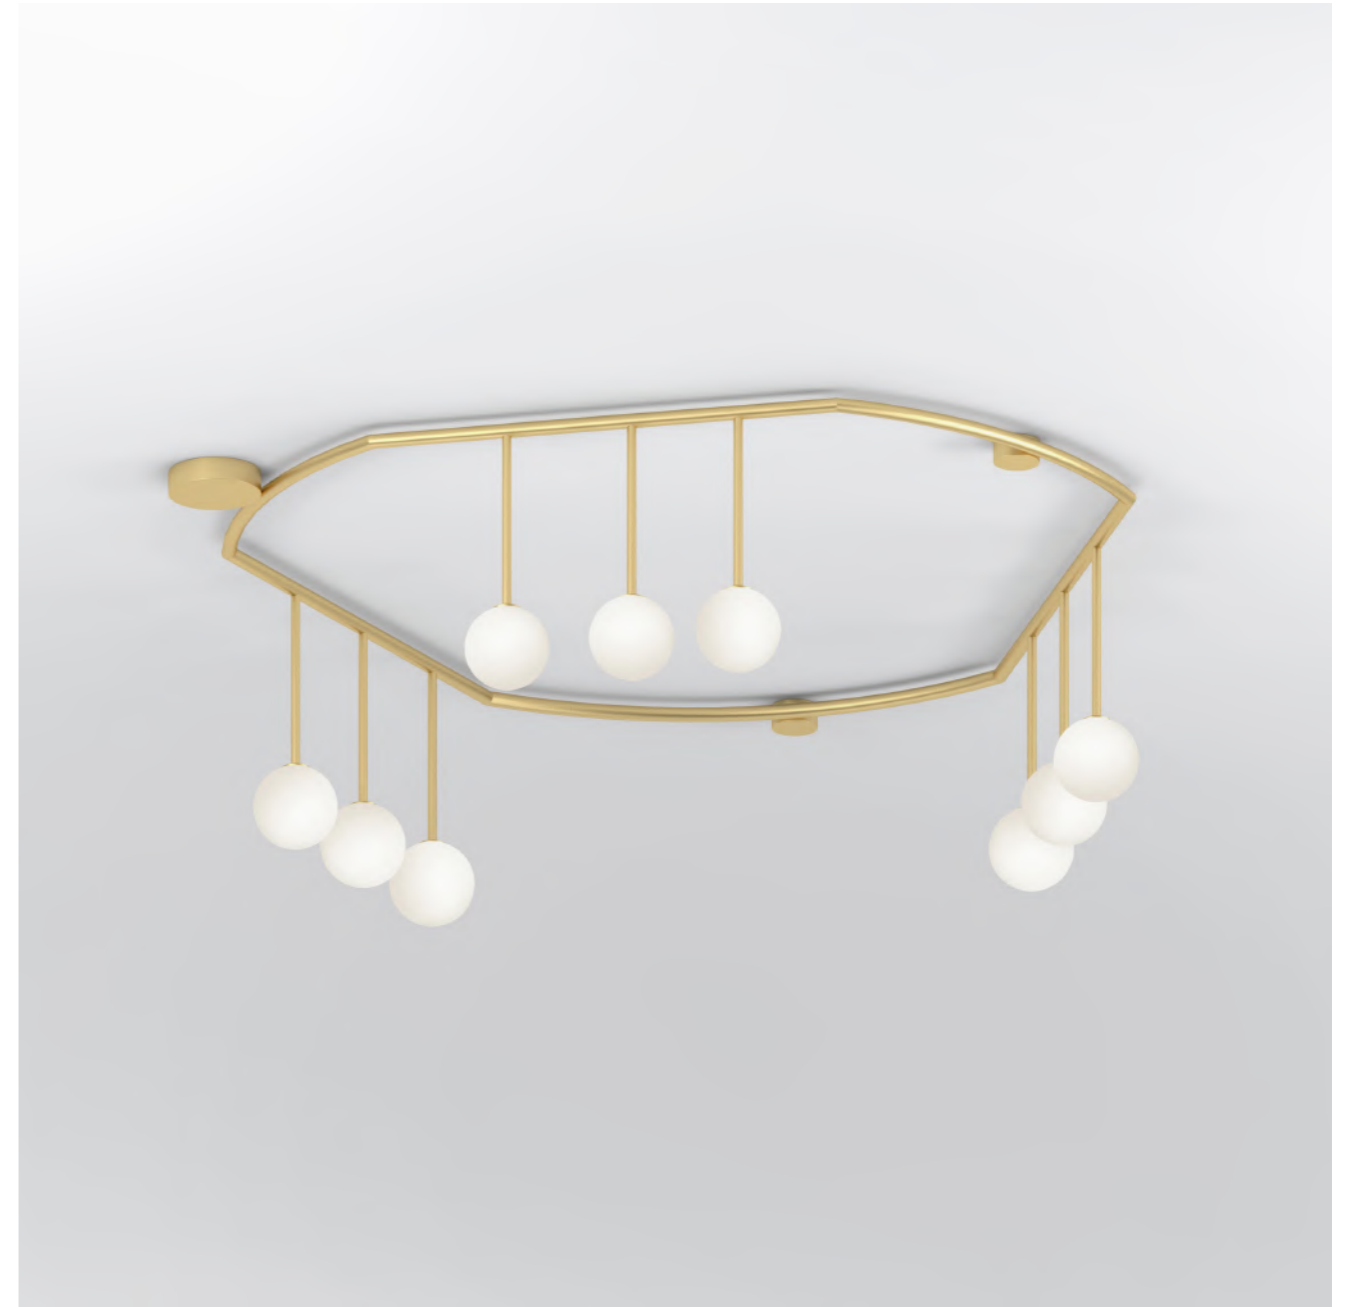

488 STANDING GLOBES

Material and fabrication:
Brushed brass or nickel

This series includes:
488OL-C01 - ceiling light
488OL-P01 - pendant light