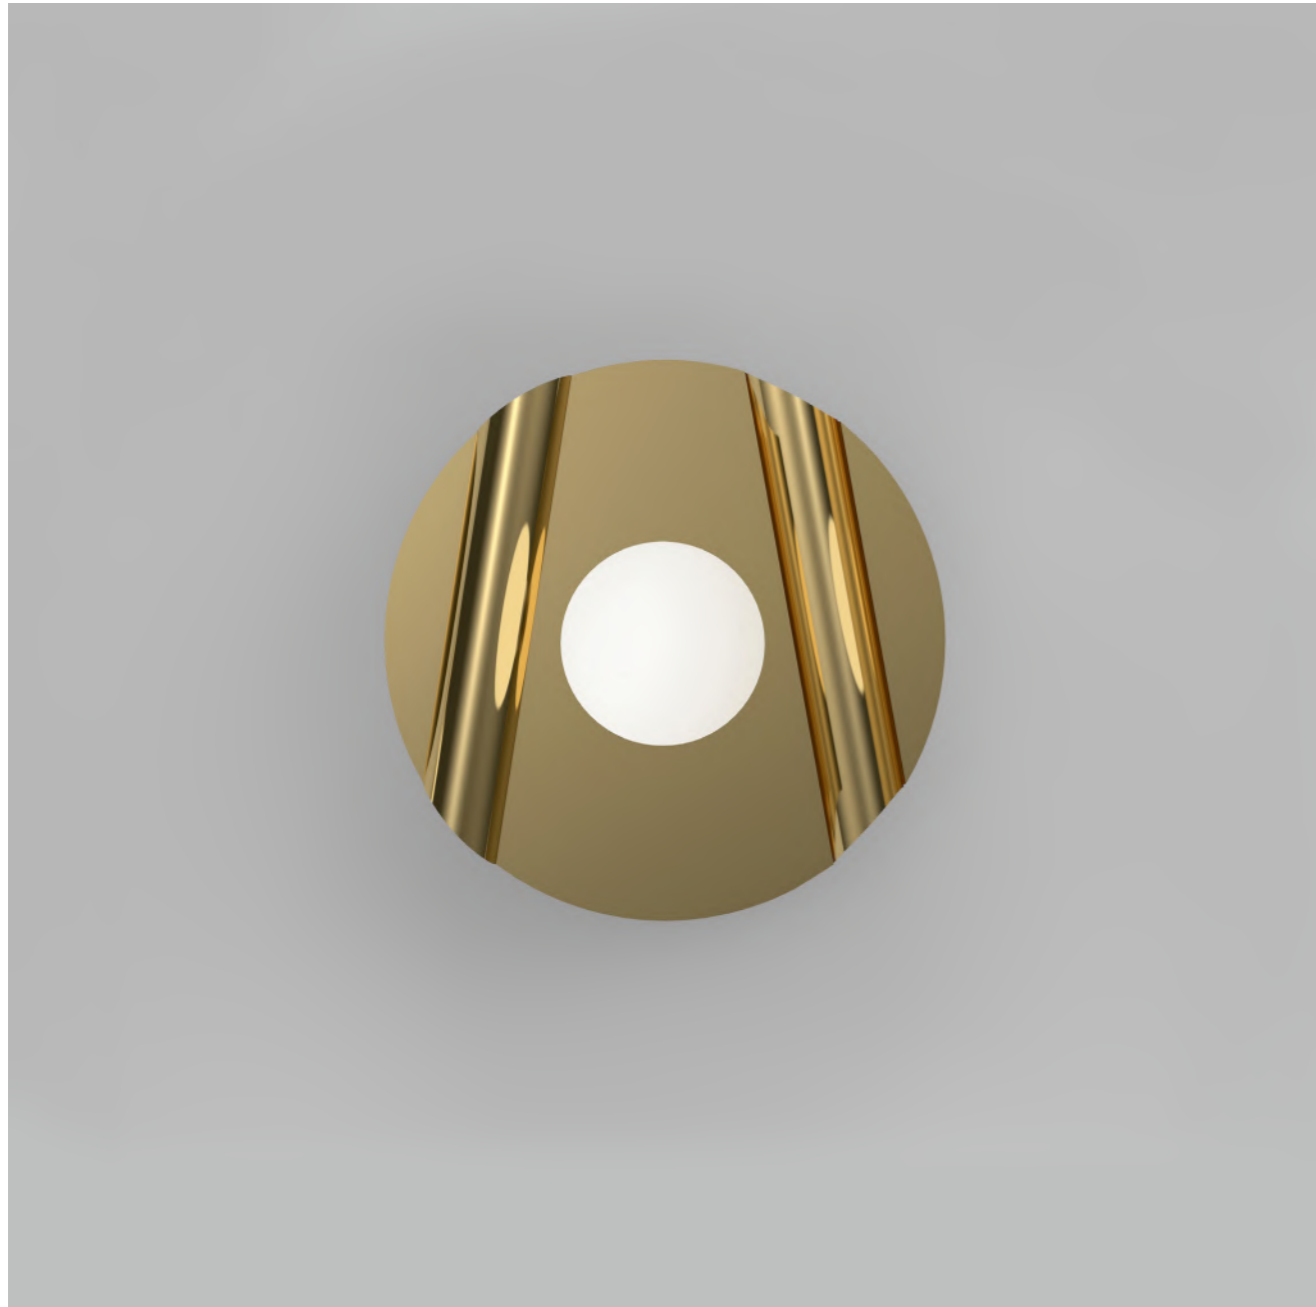

518 DISC AND SPHERE BENT / INTERSECTING

Material and fabrication:
Polished brass

This series includes:
518OL-W01 - wall light
518OL-W02 - wall light
518OL-W03 - wall light