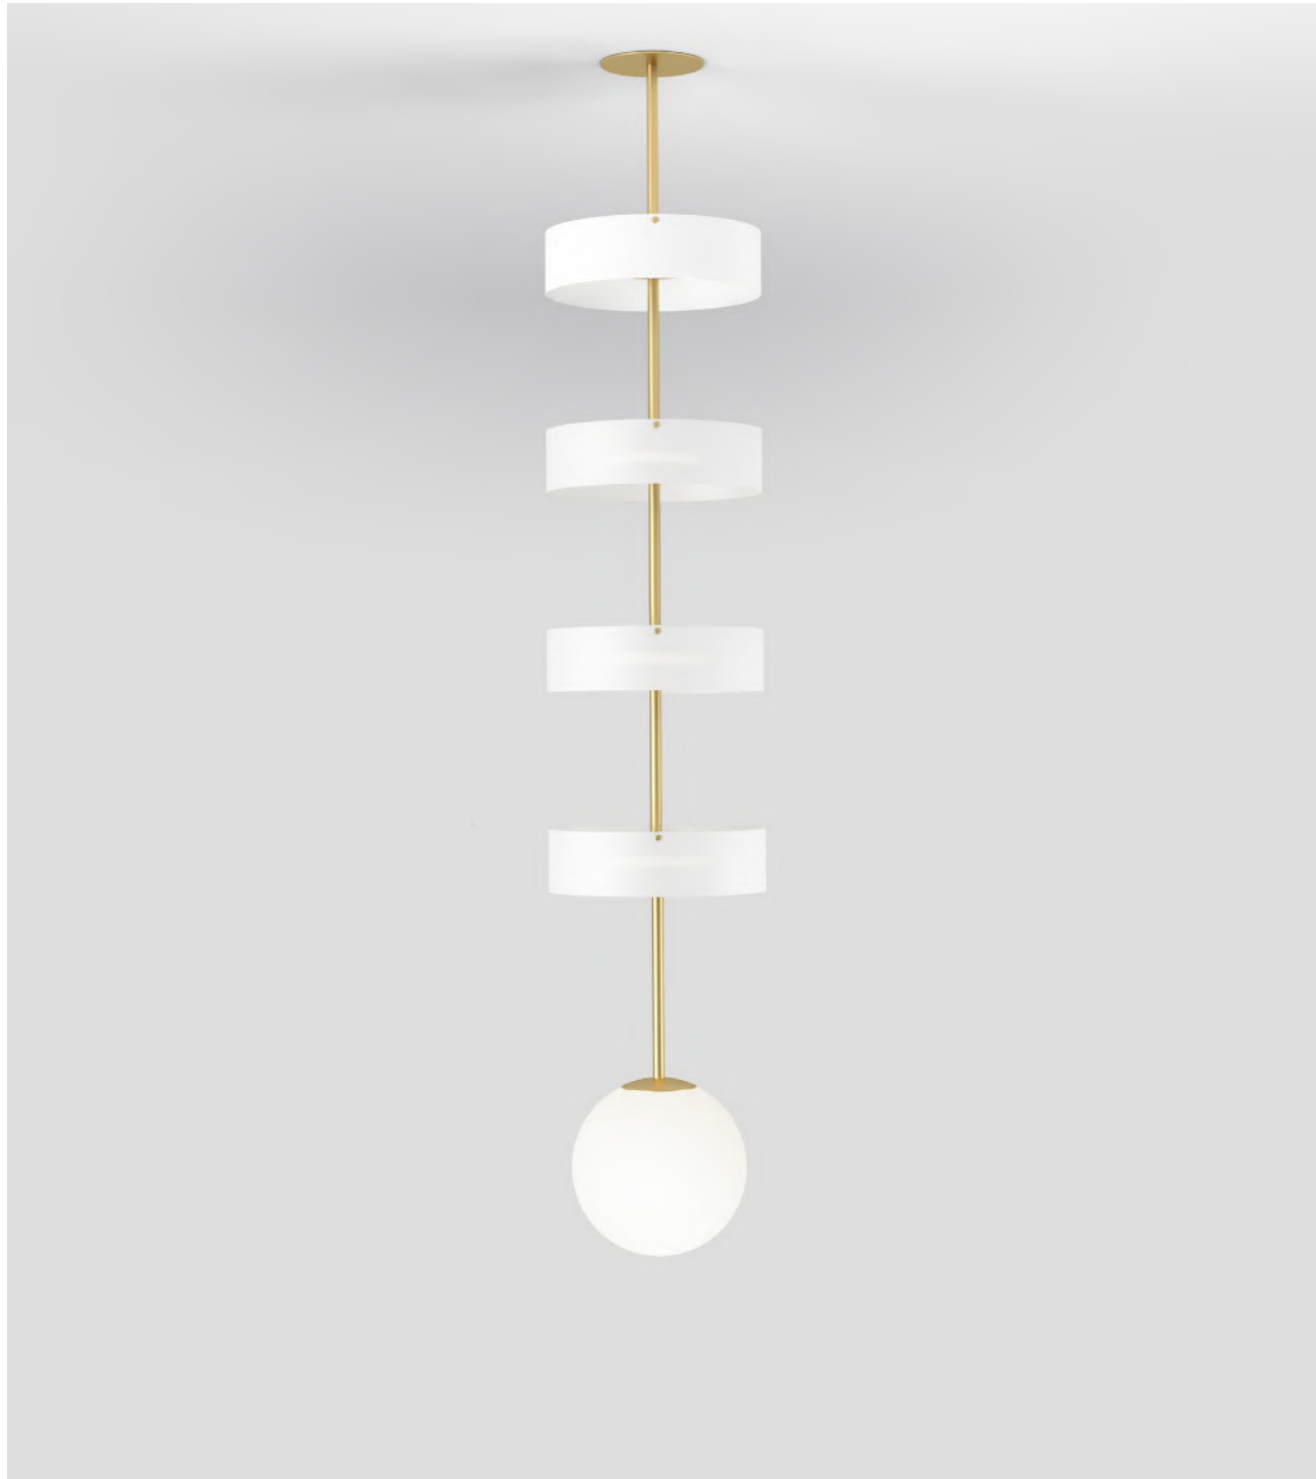

320 LINE, GLOBES AND DISCS

Material and fabrication:
Polished brass and white glass globes

This series includes:
320OL-C01 - ceiling / wall light
320OL-C02 - ceiling / wall light
320OL-C03 - ceiling / wall light
320OL-C04 - ceiling / wall light
320OL-C05 - ceiling / wall light
320OL-C06 - ceiling / wall light
320OL-C07 - ceiling / wall light
320OL-C08 - ceiling / wall light

Material and fabrication:
Brushed brass and powder coated metal

This series includes:
328OL-P01 - pendant light

331 TUBE WITH GLOBES

Material and fabrication:
Powder coated metal

This series includes:
331OL-C01 - pendant light
331OL-P01 - pendant light
331OL-P03 - pendant light

432 PERSPECTIVE

Material and fabrication:
Brushed brass

This series includes:
432OL-C02 - ceiling light
432OL-P02 - pendant light
432OL-P04 - pendant light

327 CIRCLES AND GLOBE

Material and fabrication:
Brushed brass or powder coated metal

329 TRIANGLE AND GLOBE

Material and fabrication:
Brushed brass or powder coated metal

This series includes:
329OL-C01 - ceiling light
329OL-C04 - ceiling light

356 TRIANGLE VARIATIONS

Material and fabrication:
Brushed brass or powder coated metal