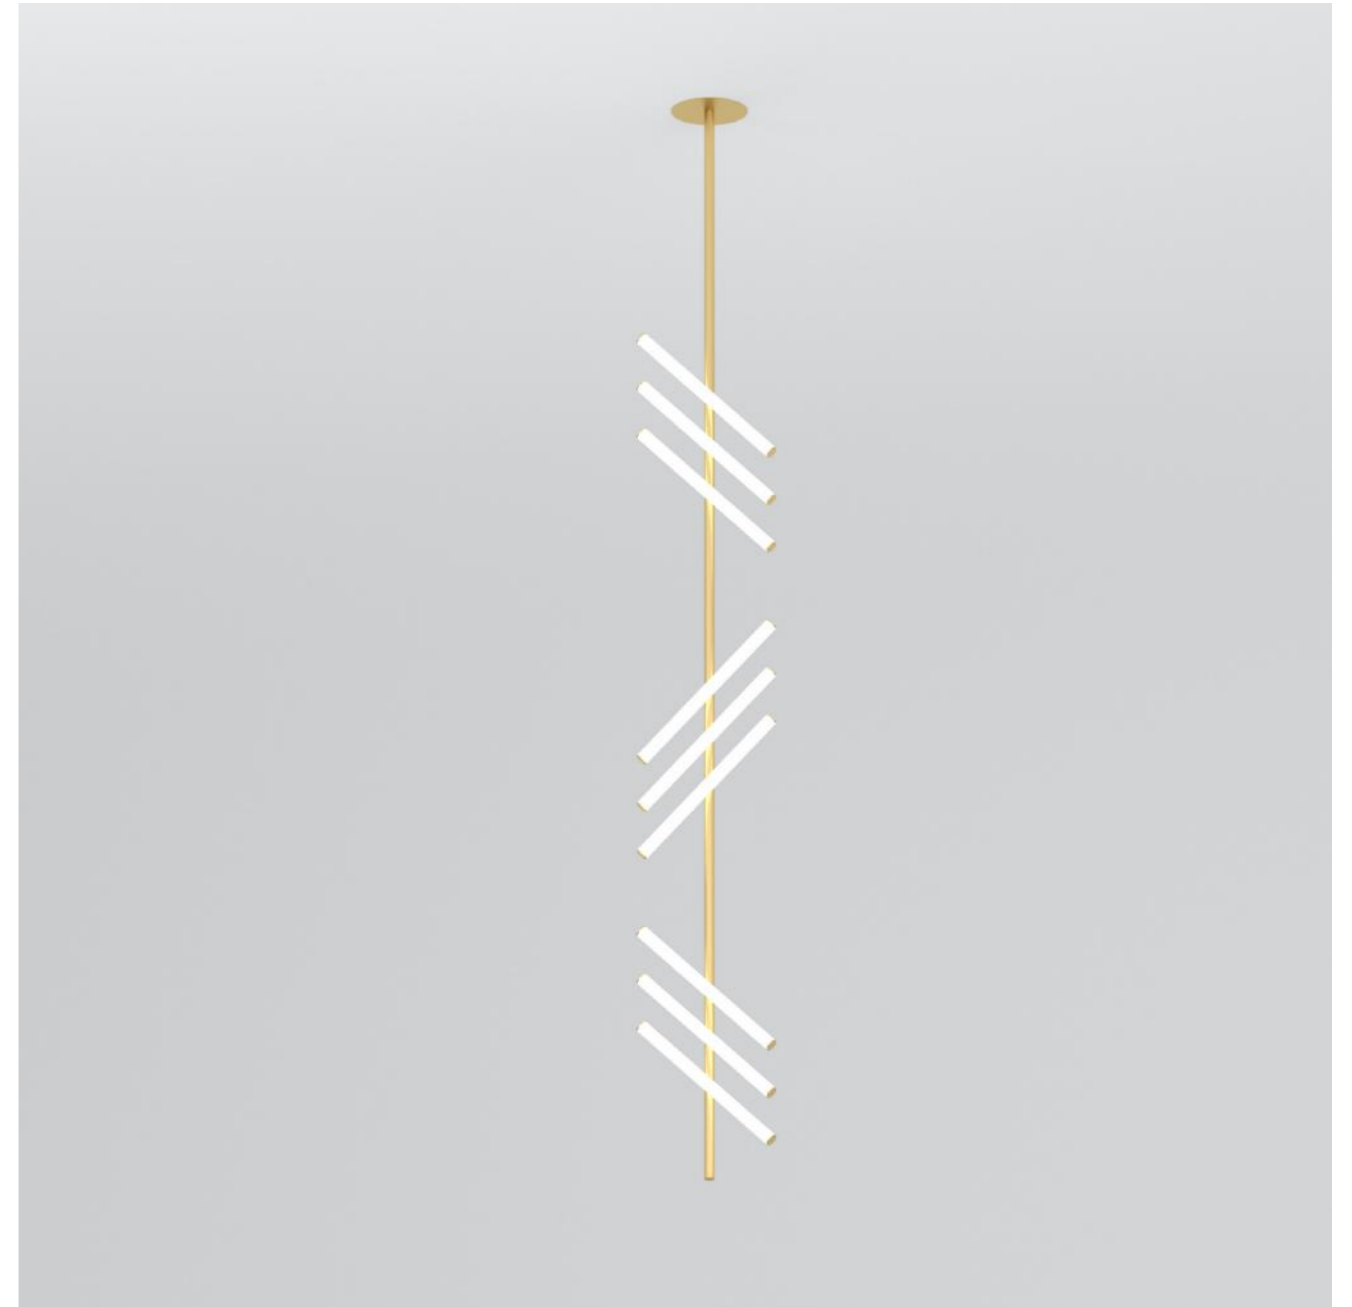

483 OFFSET 2

Material and fabrication:
Brushed brass

This series includes:
483OL-C01 - ceiling light
483OL-P01 - ceiling light
483OL-P02 - pendant light