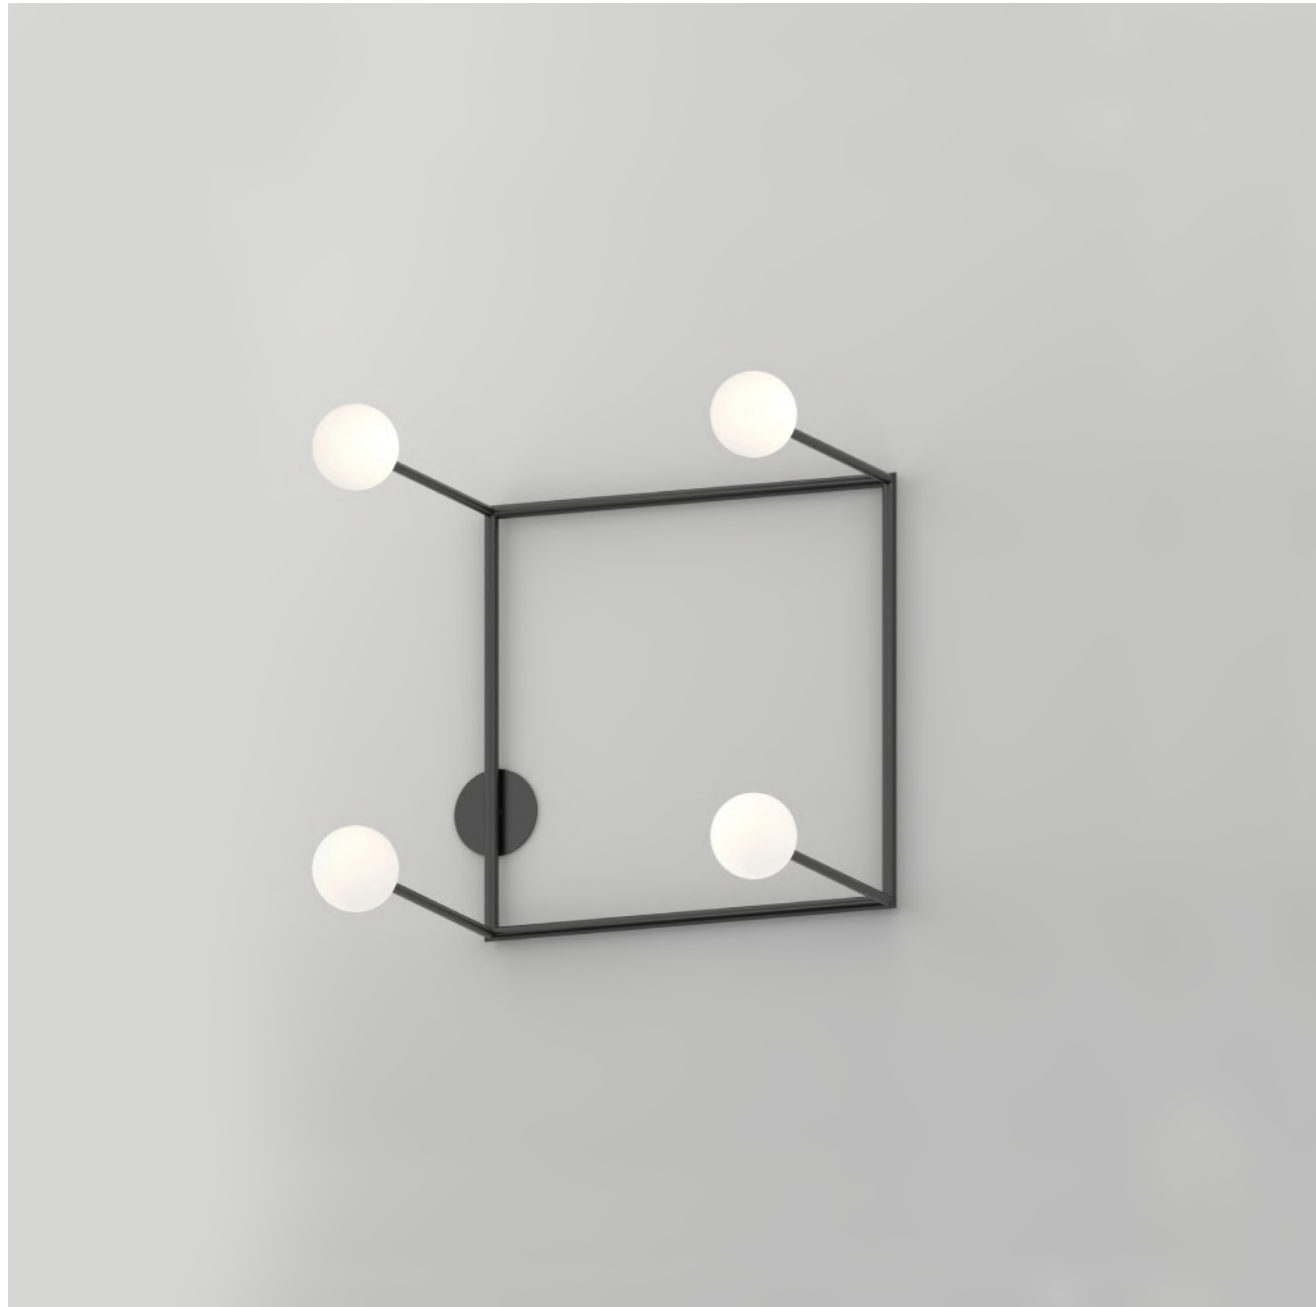

551 FLOATING

Material and fabrication:
Brushed brass, powder coated metal or nickel

This series includes:
551OL-W01 - wall light