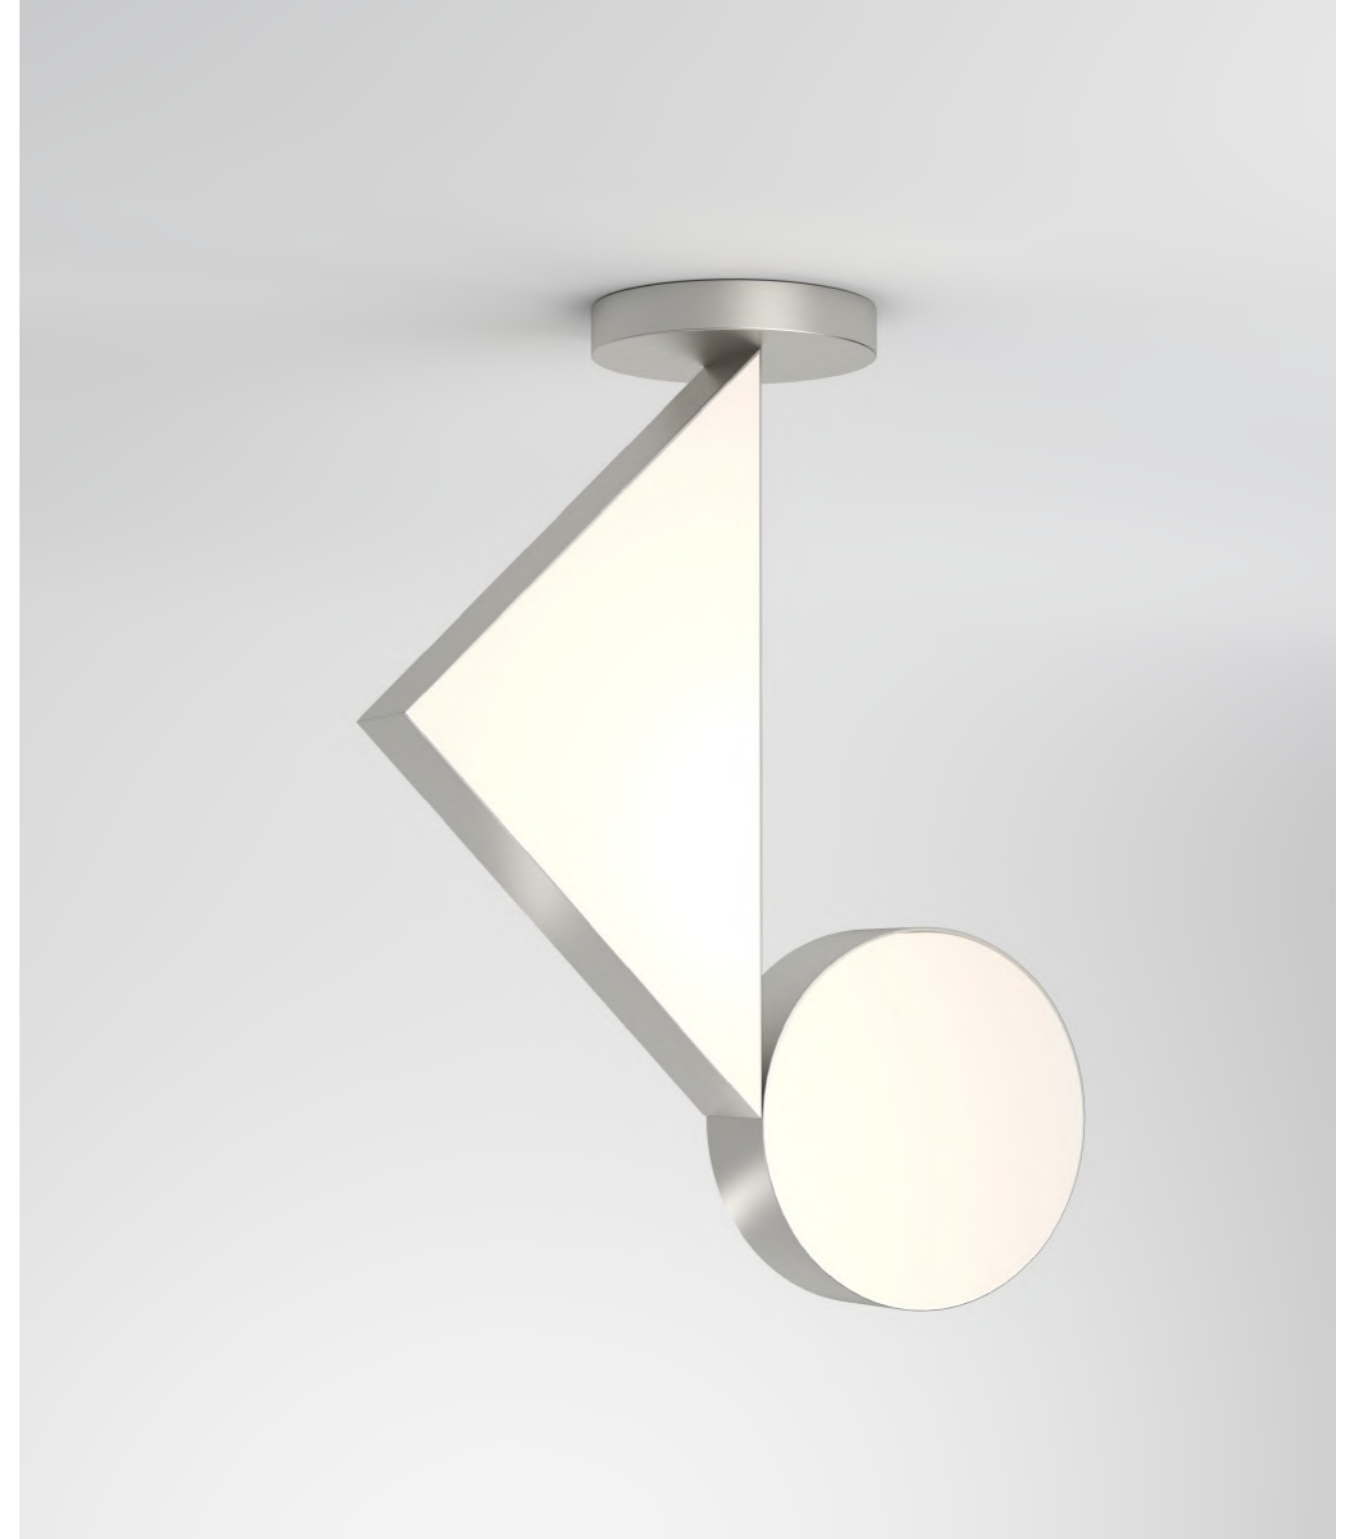

320 LINE, GLOBES AND DISCS

Material and fabrication:
Polished brass and white glass globes

This series includes:
320OL-C01 - ceiling / wall light
320OL-C02 - ceiling / wall light
320OL-C03 - ceiling / wall light
320OL-C04 - ceiling / wall light
320OL-C05 - ceiling / wall light
320OL-C06 - ceiling / wall light
320OL-C07 - ceiling / wall light
320OL-C08 - ceiling / wall light

329 TRIANGLE AND GLOBE

Material and fabrication:
Brushed brass or powder coated metal

This series includes:
329OL-C01 - ceiling light
329OL-C04 - ceiling light

356 TRIANGLE VARIATIONS

Material and fabrication:
Brushed brass or powder coated metal

Material and fabrication:
Brushed brass or nickel

This series includes:
359OL-W01 - wall light
359OL-W02 - wall light

365 EPIC TRIANGLES

Material and fabrication:
Brushed brass or powder coated metal

This series includes:
365OL-P01 - pendant light

326 FLAT CIRCLE TRIANGLE

Material and fabrication:
Brushed brass, powder coated metal or nickel

This series includes:
326OL-C02 - ceiling light
326OL-C03 - ceiling light

355 FLAT SHAPES

Material and fabrication:
Brushed brass, powder coated metal or nickel