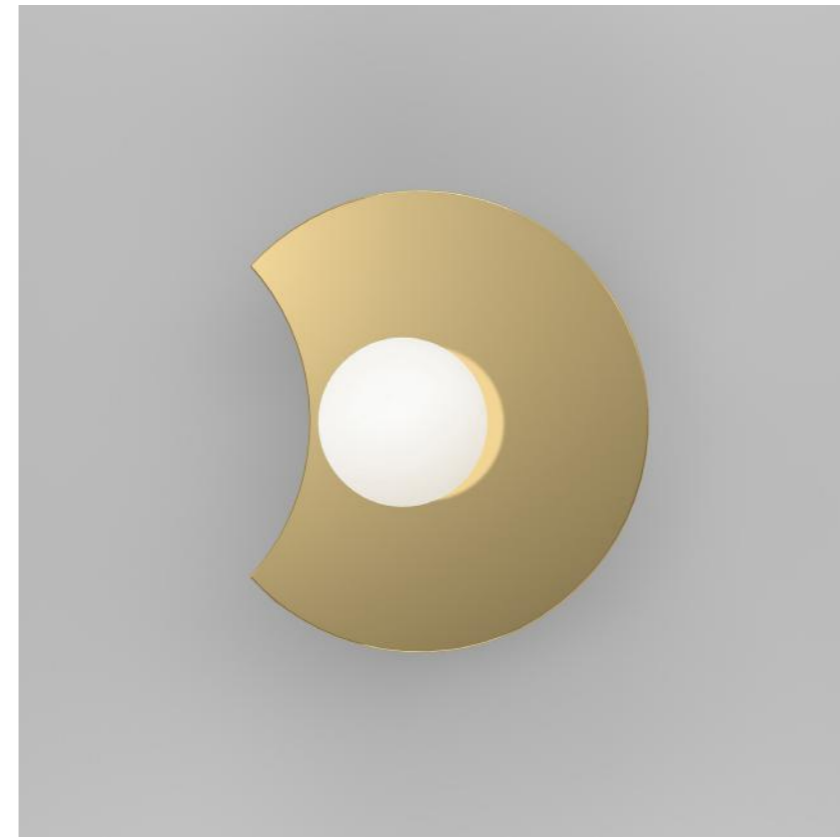

480 PAPILLON

Material and fabrication:
Brushed brass or nickel

This series includes:
480OL-W01 - wall light

518 DISC AND SPHERE BENT / INTERSECTING

Material and fabrication:
Polished brass

This series includes:
518OL-W01 - wall light
518OL-W02 - wall light
518OL-W03 - wall light