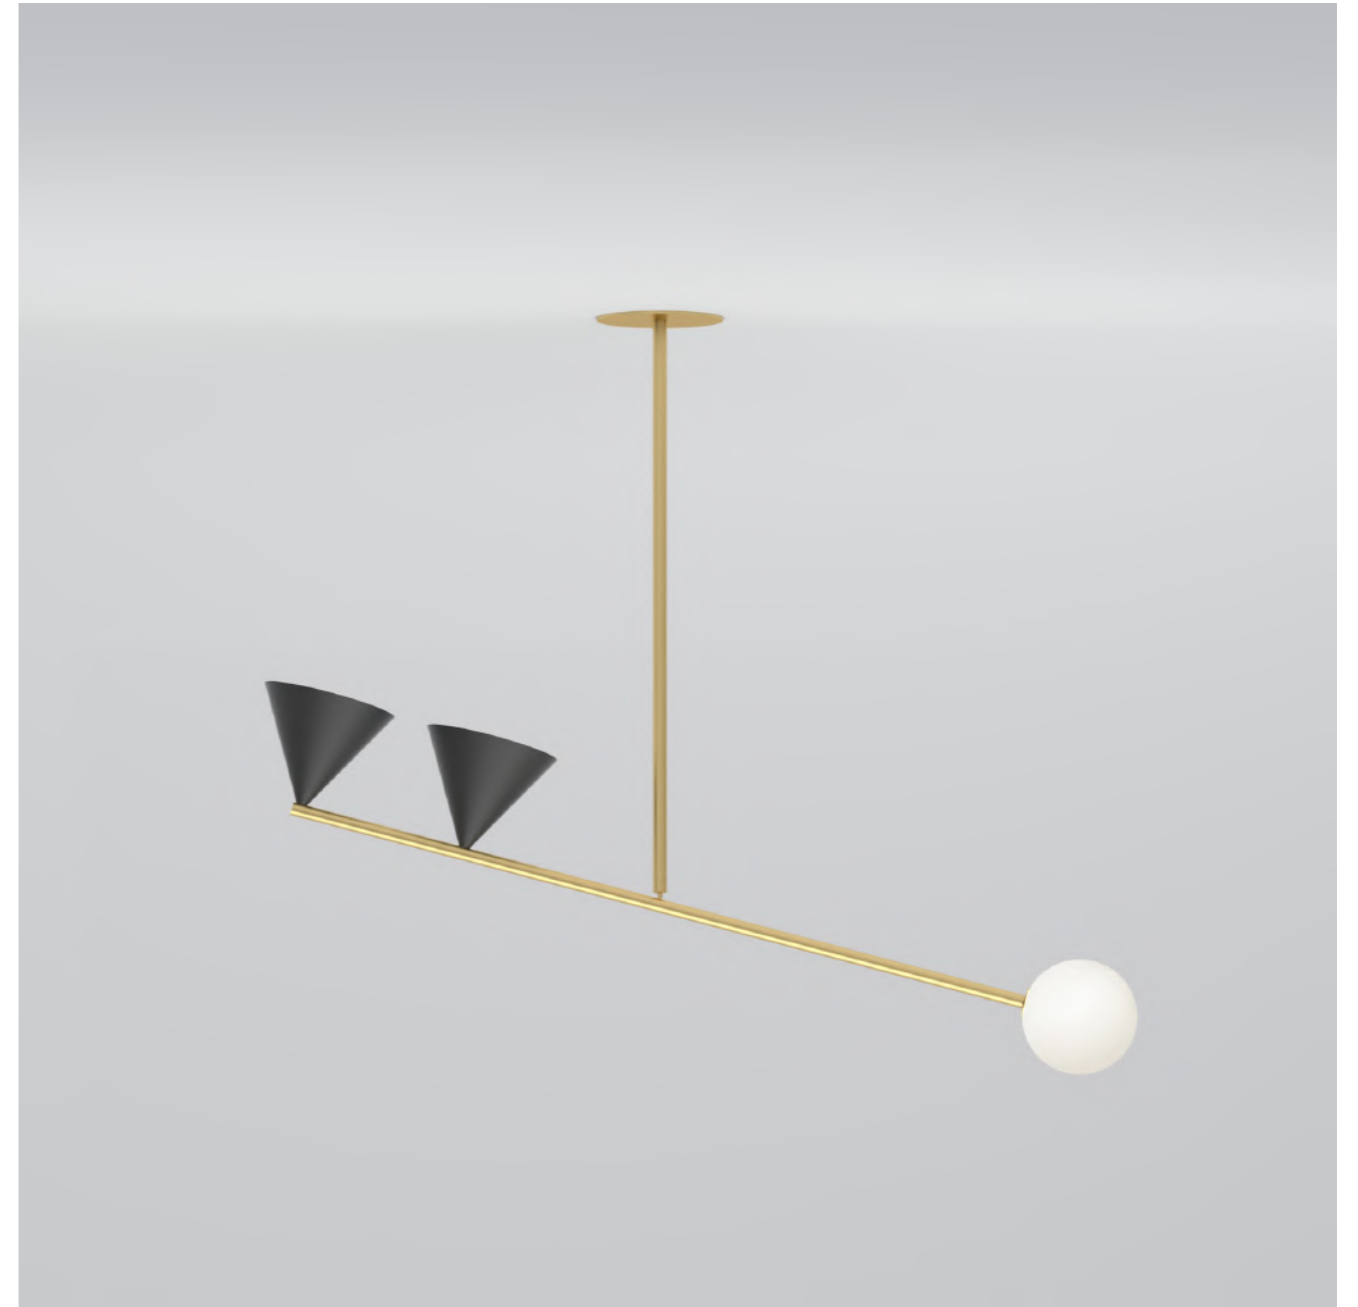

320 LINE, GLOBES AND DISCS

Material and fabrication:
Polished brass and white glass globes

This series includes:
320OL-C01 - ceiling / wall light
320OL-C02 - ceiling / wall light
320OL-C03 - ceiling / wall light
320OL-C04 - ceiling / wall light
320OL-C05 - ceiling / wall light
320OL-C06 - ceiling / wall light
320OL-C07 - ceiling / wall light
320OL-C08 - ceiling / wall light