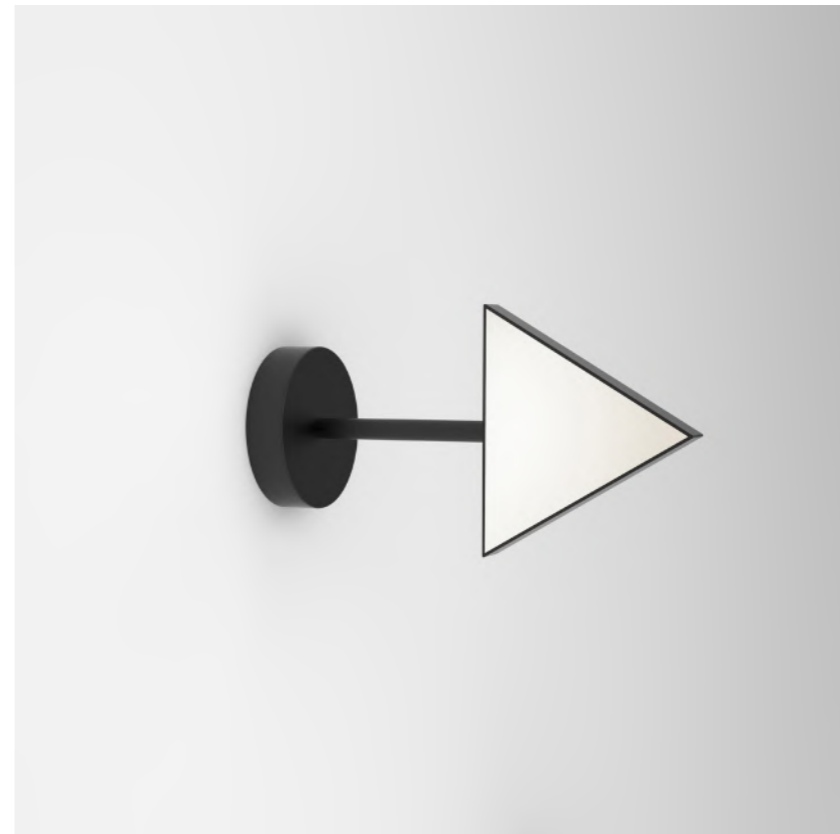

320 LINE, GLOBES AND DISCS

Material and fabrication:
Polished brass and white glass globes

This series includes:
320OL-C01 - ceiling / wall light
320OL-C02 - ceiling / wall light
320OL-C03 - ceiling / wall light
320OL-C04 - ceiling / wall light
320OL-C05 - ceiling / wall light
320OL-C06 - ceiling / wall light
320OL-C07 - ceiling / wall light
320OL-C08 - ceiling / wall light

329 TRIANGLE AND GLOBE

Material and fabrication:
Brushed brass or powder coated metal

This series includes:
329OL-C01 - ceiling light
329OL-C04 - ceiling light

356 TRIANGLE VARIATIONS

Material and fabrication:
Brushed brass or powder coated metal

This series includes:
356OL-C02 - ceiling light
356OL-C03 - ceiling light
356OL-C04 - ceiling light

358 LINES AND TRIANGLES

Material and fabrication:
Brushed brass or powder coated metal

This series includes:
358OL-F01 - floor light
358OL-P01 - pendant light