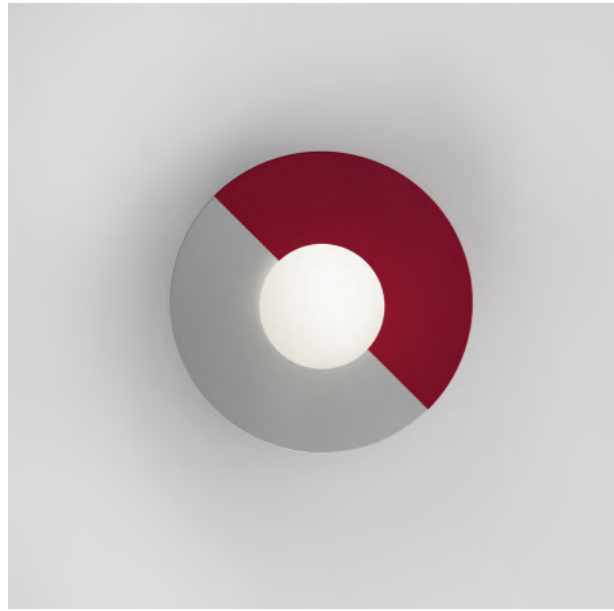

460 DISC AND SPHERE SEMI-COLOR

Material and fabrication:
Brushed brass or nickel

This series includes:
460OL-W01 - wall light
460OL-W02 - wall light
460OL-W03 - wall light
460OL-W04 - wall light

439 OYSTER

Material and fabrication:
Light or dark wood

This series includes:
439OL-F01 - floor light