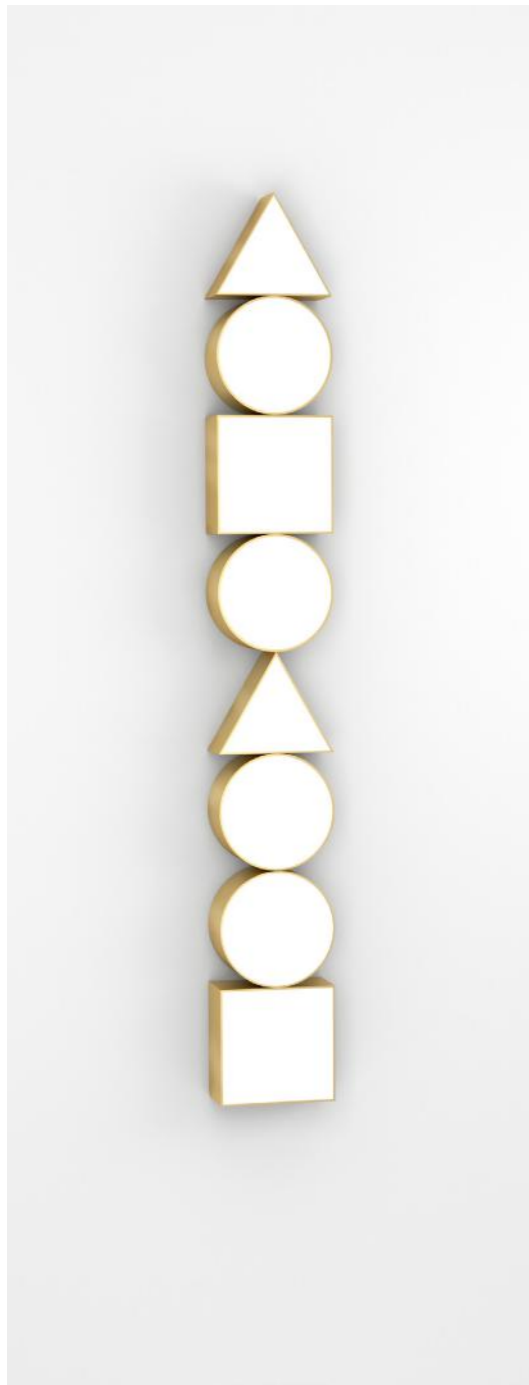

359 SHAPES

Material and fabrication:
Brushed brass or nickel

This series includes:
359OL-W01 - wall light
359OL-W02 - wall light