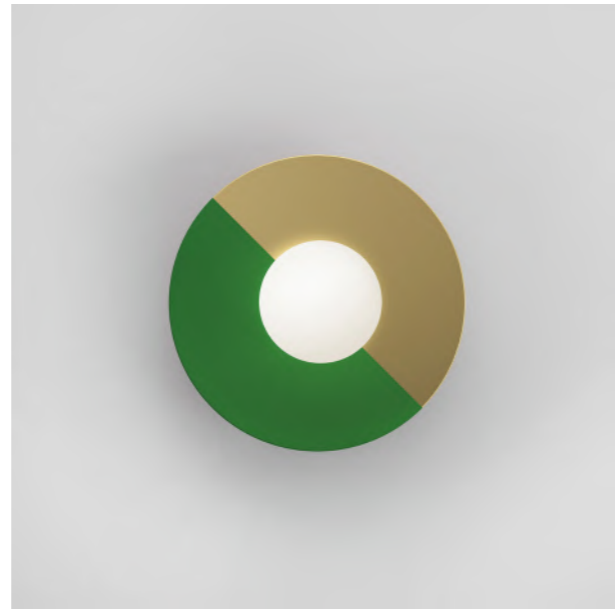

460 DISC AND SPHERE SEMI-COLOR

Material and fabrication:
Brushed brass or nickel

This series includes:
460OL-W01 - wall light
460OL-W02 - wall light
460OL-W03 - wall light
460OL-W04 - wall light

439 OYSTER

Material and fabrication:
Light or dark wood

This series includes:
439OL-F01 - floor light