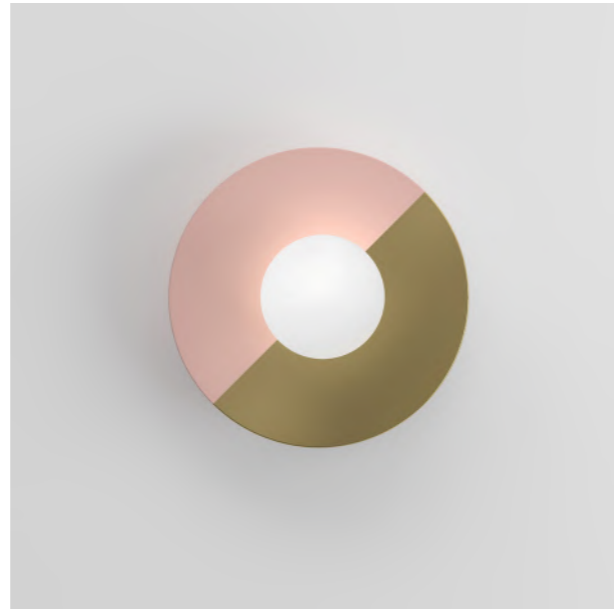

460 DISC AND SPHERE SEMI-COLOR

Material and fabrication:
Brushed brass or nickel

This series includes:
460OL-W01 - wall light
460OL-W02 - wall light
460OL-W03 - wall light
460OL-W04 - wall light

439 OYSTER

Material and fabrication:
Light or dark wood

This series includes:
439OL-F01 - floor light