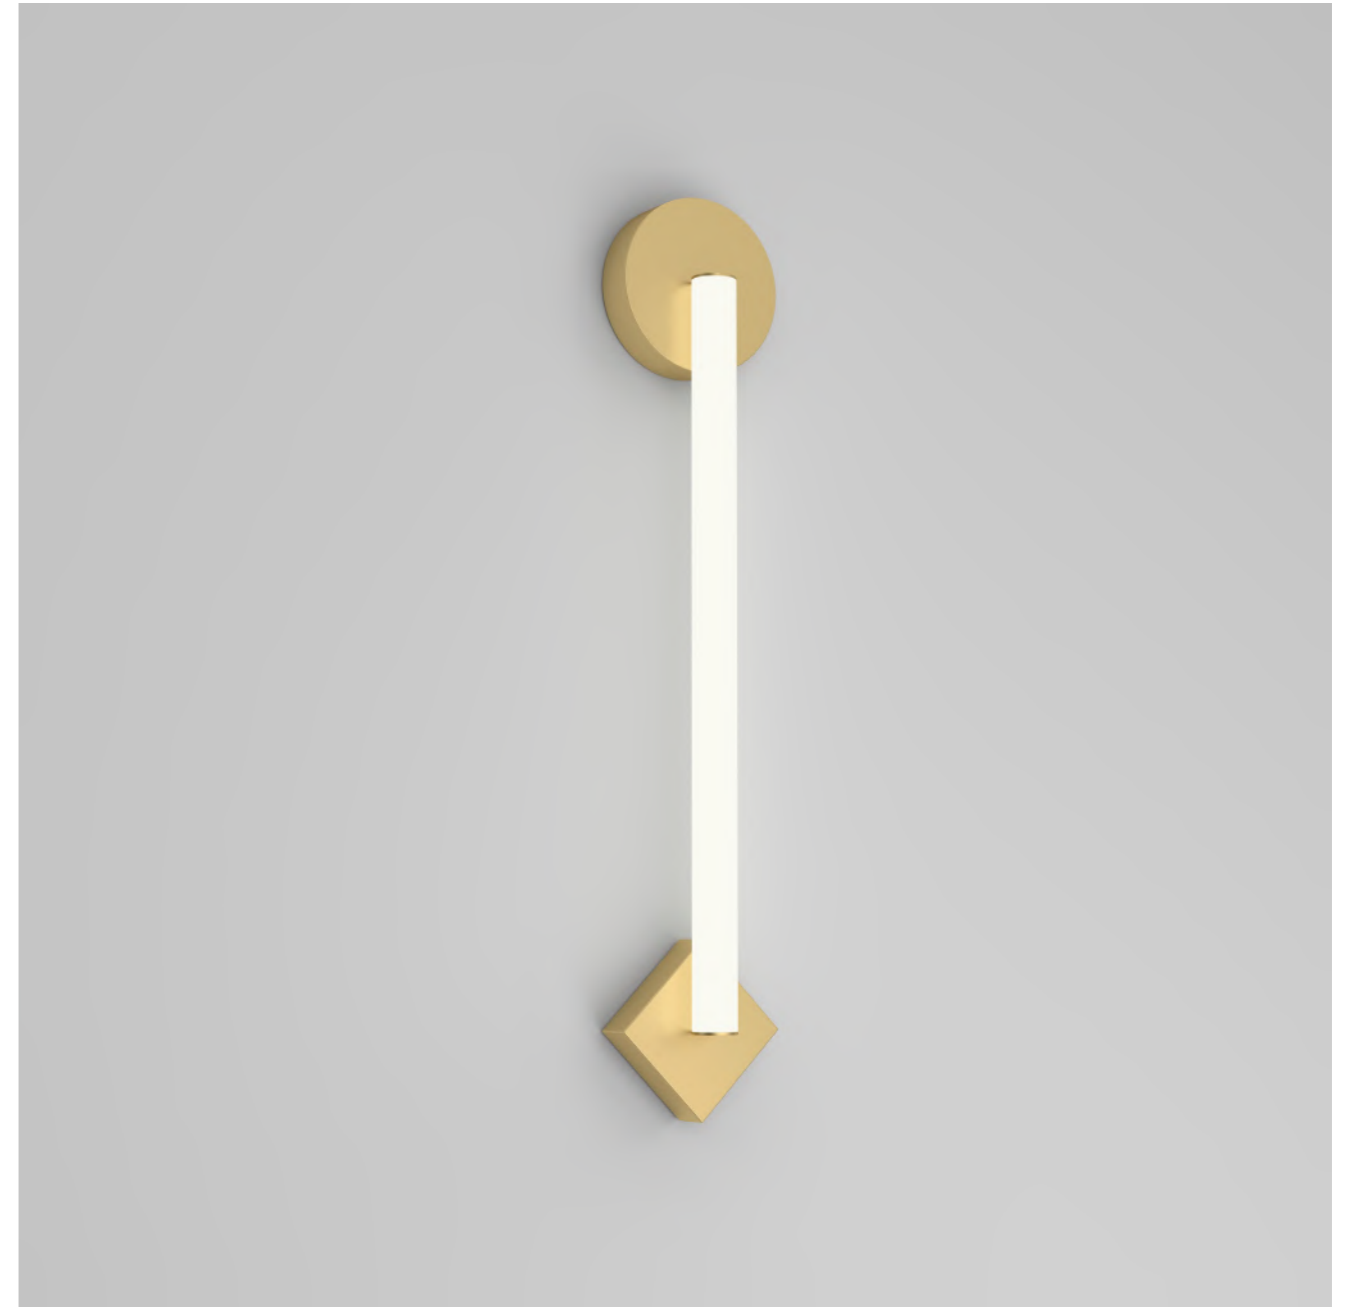

447 TUBE CIRCLE TRIANGLE

Material and fabrication:
Brushed brass or nickel

This series includes:
447OL-W01 - wall light
447OL-W02 - wall light
447OL-W03 - wall light