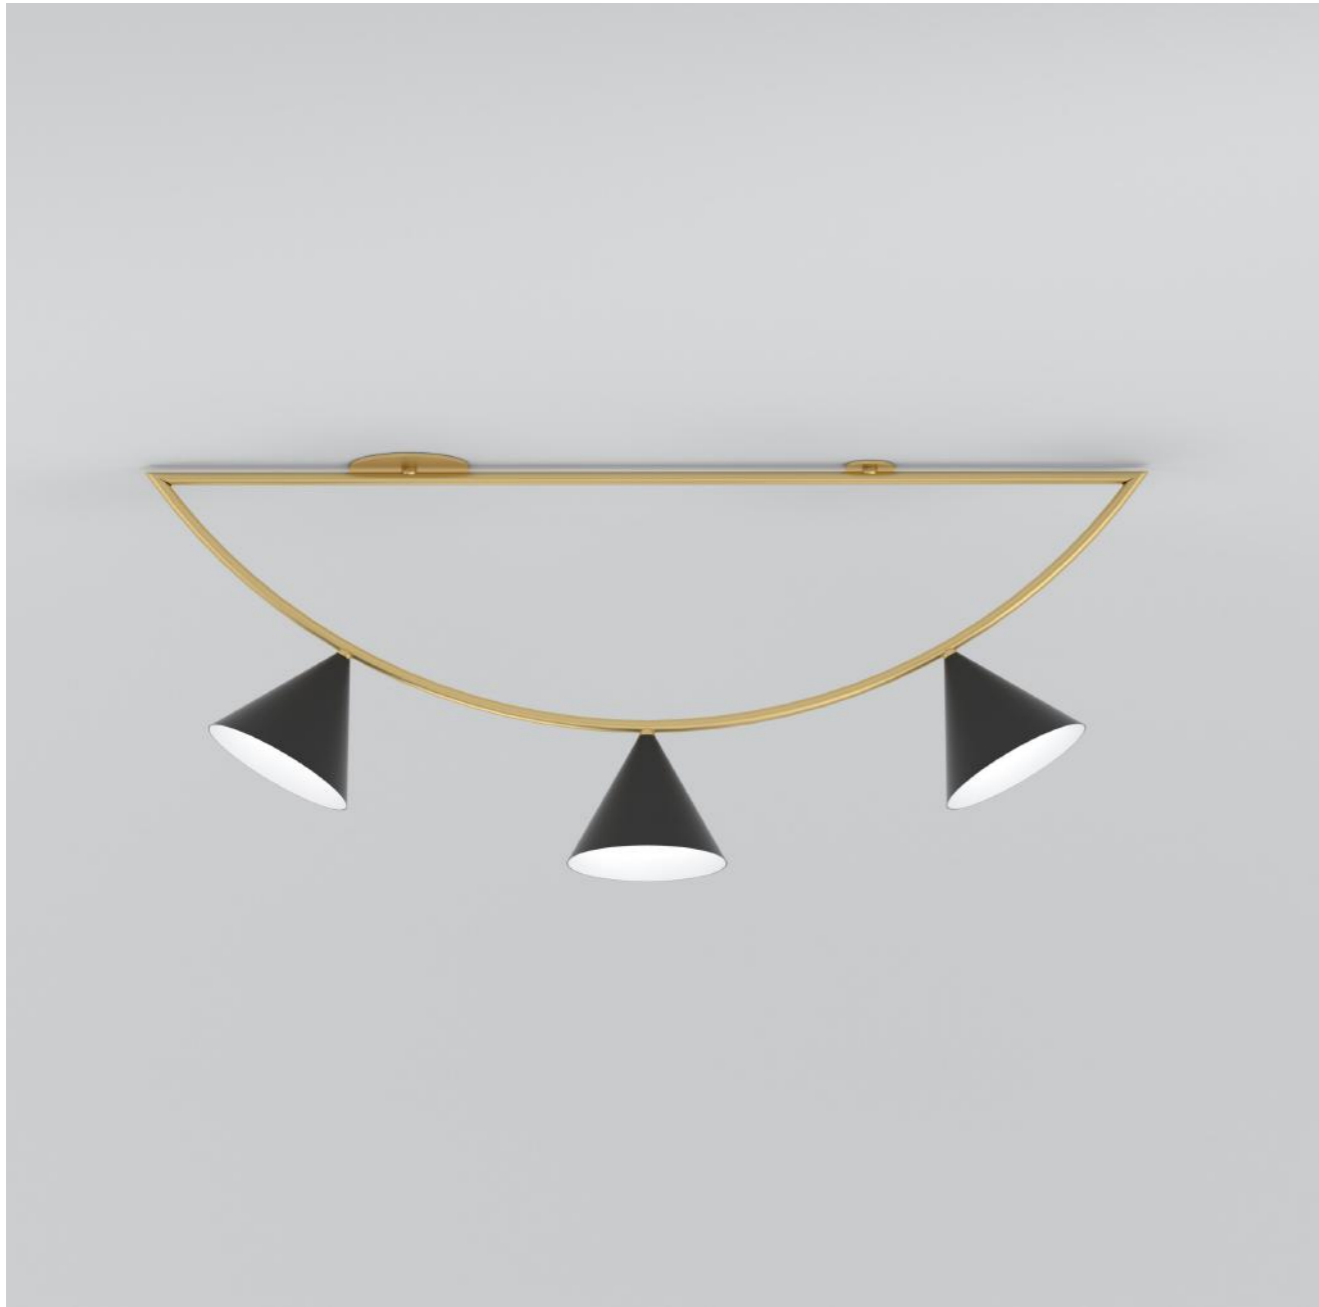

320 LINE, GLOBES AND DISCS

Material and fabrication:
Polished brass and white glass globes

This series includes:
320OL-C01 - ceiling / wall light
320OL-C02 - ceiling / wall light
320OL-C03 - ceiling / wall light
320OL-C04 - ceiling / wall light
320OL-C05 - ceiling / wall light
320OL-C06 - ceiling / wall light
320OL-C07 - ceiling / wall light
320OL-C08 - ceiling / wall light

This series includes:
369OL-W01 - wall light

422 MOTIVE

Material and fabrication:
Brushed brass and powder coated metal

This series includes:
422OL-C01 - ceiling light
422OL-C02 - ceiling light
422OL-C03 - ceiling light